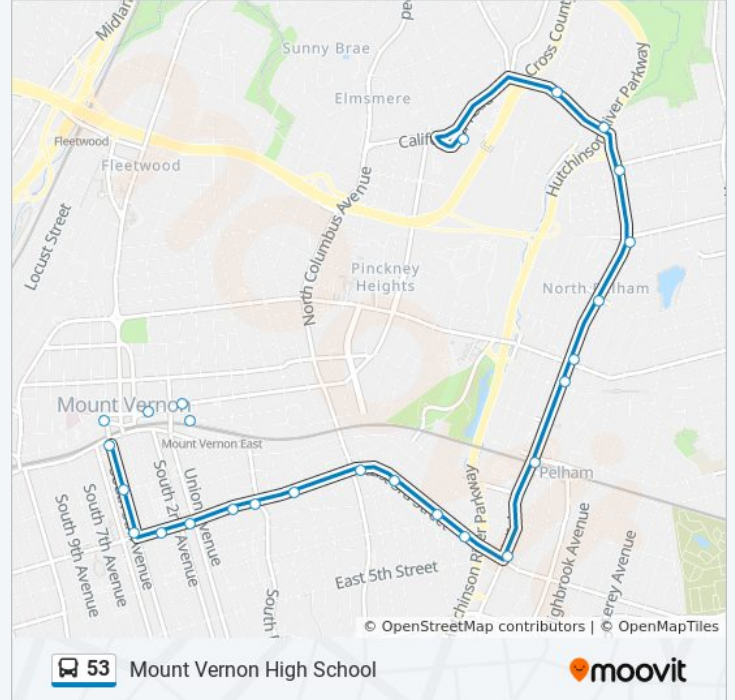

53 bus Info

Direction: Chester Heights

Stops: 25

Trip Duration: 25 min

Line Summary:

5th Ave @ Mayflower Ave

Pelhamdale Ave @ Eastchester Rd

New Rochelle Rd @ Hutchinson Pkwy

Stops: 23

Trip Duration: 26 min

Line Summary:

E 3rd St @ S. 5th Ave
 W 3rd St @ S 5th Ave
 S 5th Ave @ E 2nd St
 S 5th Ave @ W 1st St
 Elm Ave @ Portugal Pl

Direction: Mount Vernon High School

26 stops

[VIEW LINE SCHEDULE](#)

53 bus Info

Direction: Mount Vernon High School

Stops: 26

Trip Duration: 28 min

Line Summary:

5th Ave @ 3rd St

5th Ave @ Lincoln Ave

5th Ave @ 6th St

5th Ave @ Mayflower Ave

Pelhamdale Ave @ Eastchester Rd

New Rochelle Rd @ Hutchinson Pkwy

New Rochelle Rd @ Oregon Ave

Mount Vernon Hs

53 bus time schedules and route maps are available in an offline PDF at moovitapp.com. Use the [Moovit App](#) to see live bus times, train schedule or subway schedule, and step-by-step directions for all public transit in New York - New Jersey.