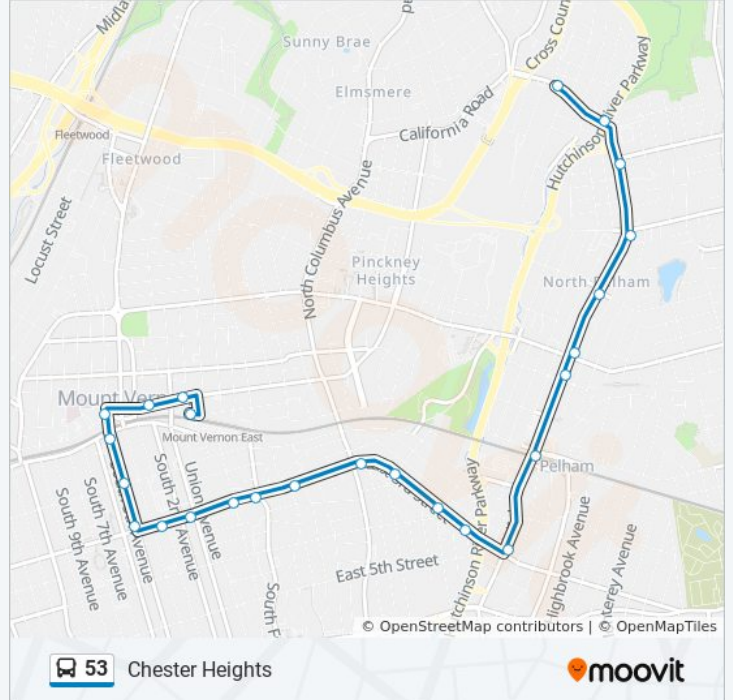

53 bus Info

Direction: Chester Heights

Stops: 25

Trip Duration: 25 min

Line Summary:

5th Ave @ Mayflower Ave

Pelhamdale Ave @ Eastchester Rd

New Rochelle Rd @ Hutchinson Pkwy

New Rochelle Rd @ Oregon Ave

Direction: Mount Vernon

23 stops

[VIEW LINE SCHEDULE](#)

Mount Vernon Hs

New Rochelle Rd @ California Rd

New Rochelle Rd @ Hillcrest Rd

Pelhamdale Ave @ Hutchinson Pkwy

Stops: 23

Trip Duration: 26 min

Line Summary:

E 3rd St @ S. 5th Ave
 W 3rd St @ S 5th Ave
 S 5th Ave @ E 2nd St
 S 5th Ave @ W 1st St
 Elm Ave @ Portugal Pl

Direction: Mount Vernon High School

26 stops

[VIEW LINE SCHEDULE](#)

53 bus Info

Direction: Mount Vernon High School

Stops: 26

Trip Duration: 28 min

Line Summary:

5th Ave @ 3rd St

5th Ave @ Lincoln Ave

5th Ave @ 6th St