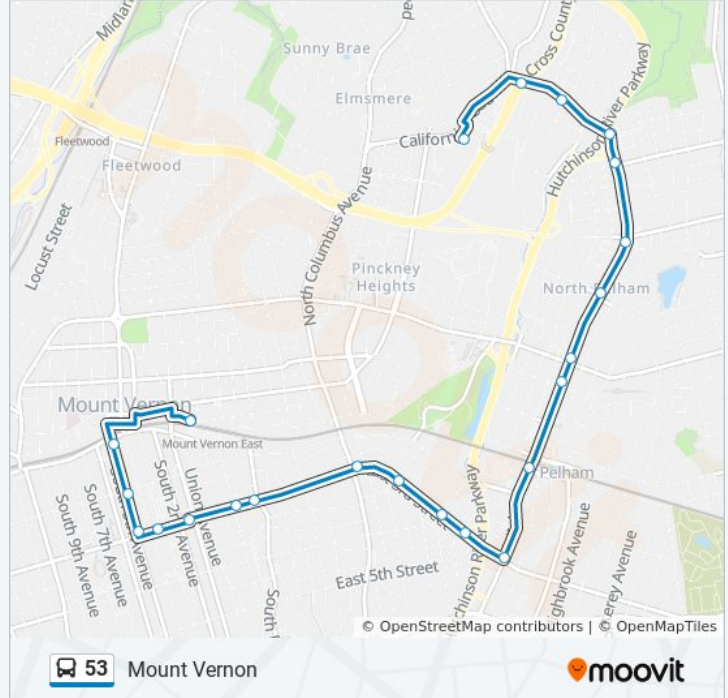

53 bus Info

Direction: Chester Heights

Stops: 25

Trip Duration: 25 min

Line Summary:

5th Ave @ Mayflower Ave

Pelhamdale Ave @ Eastchester Rd

New Rochelle Rd @ Hutchinson Pkwy

E 3rd St @ Farrell Ave

E 3rd St @ Grandview Ave

E 3rd St @ S Columbus Ave

E 3rd St @ Fulton Ave

E 3rd St @ Franklin Ave

E 3rd St @ S 1st Ave

53 bus Time Schedule

Mount Vernon Route Timetable:

Stops: 23

Trip Duration: 26 min

Line Summary:

E 3rd St @ S. 5th Ave
 W 3rd St @ S 5th Ave
 S 5th Ave @ E 2nd St
 S 5th Ave @ W 1st St
 Elm Ave @ Portugal Pl

Direction: Mount Vernon High School

26 stops

[VIEW LINE SCHEDULE](#)

53 bus Info

Direction: Mount Vernon High School

Stops: 26

Trip Duration: 28 min

Line Summary:

5th Ave @ 3rd St

5th Ave @ Lincoln Ave

5th Ave @ 6th St