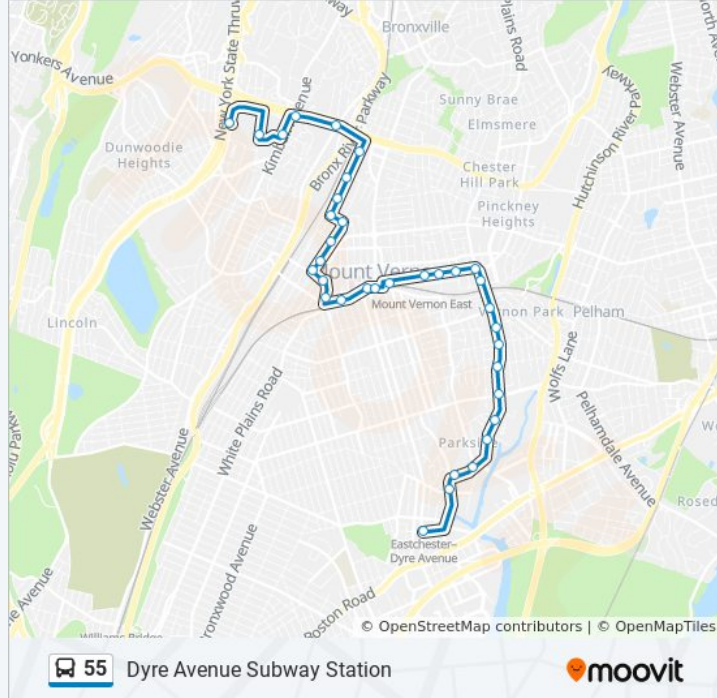

Direction: Dyre Avenue Subway Station

35 stops
[VIEW LINE SCHEDULE](#)

Cross County Center @ Macys
 Cross County Ctr @ Xavier Dr
 Kimball Ave @ Fox Ave
 Midland Ave @ Kimball Ave
 Midland Ave @ Bronx River Rd
 Locust St @ W Grand St
 Locust St @ William St
 Locust St @ Berg St
 Locust St @ Putnam St
 Putnam St @ N High St
 N High St @ Howard St
 N High St @ Elm St
 N High St @ Oak St
 Oak St @ N Bond St
 W Lincoln Ave @ Stevens Ave
 Stevens Ave @ N 10th Ave
 Stevens Ave @ N 5th Ave

55 bus Info

Direction: Dyre Avenue Subway Station
Stops: 35
Trip Duration: 36 min
Line Summary:

Stevens Ave @ Gramatan Ave

E Prospect Ave @ N 3rd Ave

E Prospect Ave @ Rich Ave

E Prospect Ave @ N Fulton Ave

E Prospect Ave @ Claremont Ave

E Prospect Ave @ N Columbus Ave

N Columbus Ave @ Lorraine Ave

S Columbus Ave @ E 3rd St

S Columbus Ave @ Beekman Ave

S Columbus Ave @ E 4th St

S Columbus Ave @ E 5th St

S Columbus Ave @ E Sandford Blvd

S Columbus Ave @ E 7th St

S Columbus Ave @ Fulton La

S Columbus Ave @ Fulton Ave

S Columbus Ave @ S 3rd Ave

S 3rd Ave @ E Kingsbridge Rd

Light St @ Dyre Ave

55 bus time schedules and route maps are available in an offline PDF at moovitapp.com. Use the [Moovit App](#) to see live bus times, train schedule or subway schedule, and step-by-step directions for all public transit in New York - New Jersey.