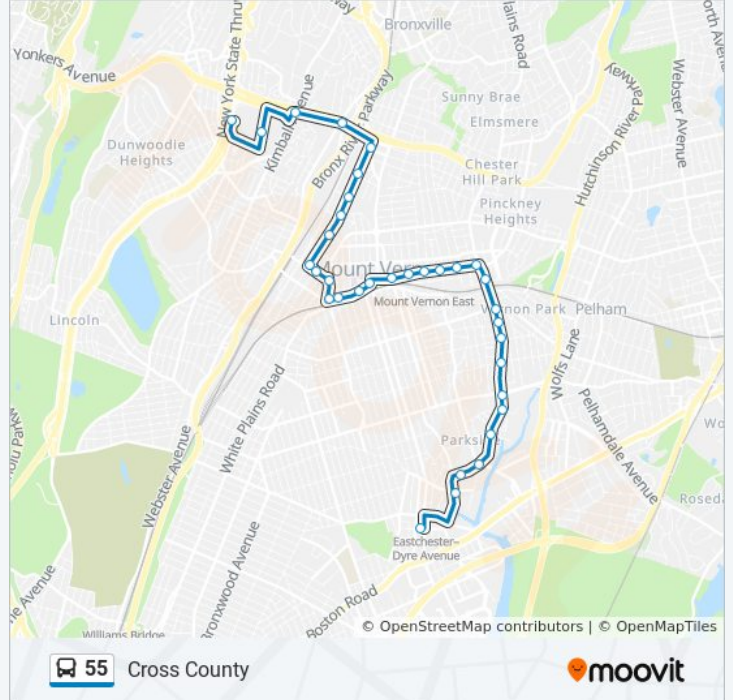

Use the Moovit App to find the closest 55 bus station near you and find out when is the next 55 bus arriving.

Direction: Cross County

34 stops

[VIEW LINE SCHEDULE](#)

- Light St @ Dyre Ave
- S 3rd Ave @ Dock St
- S Columbus Ave @ S 3rd Ave
- S Columbus Ave @ S Fulton Ave
- S Columbus Ave @ Fulton La
- S Columbus Ave @ Sargent Pl
- S Columbus Ave @ E Sandford Blvd
- S Columbus Ave @ E 5th St
- S Columbus Ave @ E 4th St
- S Columbus Ave @ Grandview Ave
- S Columbus Ave @ E 3rd St
- N Columbus Ave @ Lorraine Ave
- E Prospect Ave @ N Columbus Ave
- E Prospect Ave @ Claremont Ave
- E Prospect Ave @ N Fulton Ave
- E Prospect Ave @ Rich Ave
- E Prospect Ave @ Cottage Ave
- E Prospect Ave @ N 3rd Ave
- E Roosevelt Sq @ Stevens Ave
- Stevens Ave @ W Roosevelt Sq
- Stevens Ave @ N 10th Ave
- Stevens Ave @ W Lincoln Ave

55 bus Info

Direction: Cross County

Stops: 34

Trip Duration: 35 min

Line Summary:

W Lincoln Ave @ Oak St
 Oak St @ N High St
 N Terrace Ave @ Oak St
 N Terrace Ave @ Howard St
 N Terrace Ave @ Putnam St
 N Terrace Ave @ Bronx St
 N Terrace Ave @ William St
 N Terrace Ave @ W Grand St
 Broad St @ Bronx River Rd
 Midland Ave @ Kimball Ave
 Cross County Ctr @ Xavier Dr
 Cross County Center @ Macys

Direction: Dyre Avenue Subway Station

35 stops
[VIEW LINE SCHEDULE](#)

Cross County Center @ Macys
 Cross County Ctr @ Xavier Dr
 Kimball Ave @ Fox Ave
 Midland Ave @ Kimball Ave
 Midland Ave @ Bronx River Rd
 Locust St @ W Grand St
 Locust St @ William St
 Locust St @ Berg St
 Locust St @ Putnam St
 Putnam St @ N High St
 N High St @ Howard St
 N High St @ Elm St
 N High St @ Oak St
 Oak St @ N Bond St
 W Lincoln Ave @ Stevens Ave
 Stevens Ave @ N 10th Ave
 Stevens Ave @ N 5th Ave

55 bus Info

Direction: Dyre Avenue Subway Station
Stops: 35
Trip Duration: 36 min
Line Summary:

Stevens Ave @ Gramatan Ave

E Prospect Ave @ N 3rd Ave

E Prospect Ave @ Rich Ave

E Prospect Ave @ N Fulton Ave