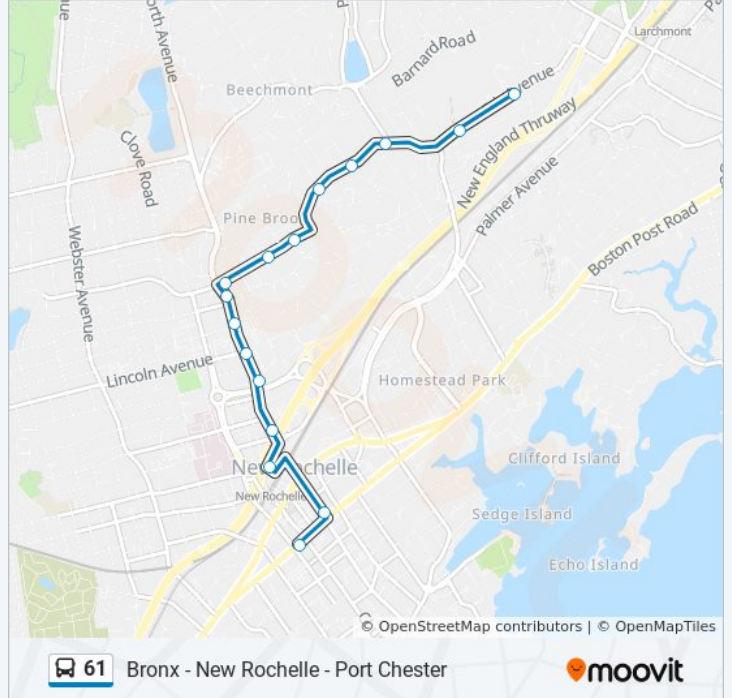

New Rochelle Transit Center Lane D

North Ave @ Garden St

North Ave @ the Boulevard

North Ave @ Manor Pl

North Ave @ Winthrop Ave

North Ave @ Hamilton Ave

5th Ave @ North Ave

5th Ave @ Koch St

Sunday	Not Operational
Monday	Not Operational
Tuesday	Not Operational
Wednesday	Not Operational
Thursday	Not Operational
Friday	Not Operational
Saturday	7:10 AM

61 bus Info

Direction: City Park

Stops: 16

Trip Duration: 12 min

Line Summary:

Direction: Fordham

87 stops

[VIEW LINE SCHEDULE](#)

- Willet Ave @ Putnam Ave
- Willet Ave @ Husted Ave
- Willet Ave @ Cleveland Ave
- Willet Av @ Apartment Building
- S Main St @ Willet Ave
- S Main St @ Westchester Ave
- Main St @ Grace Church St
- Boston Post Rd @ Pearl St
- Boston Post Rd @ S Regent St
- High St @ Boston Post Rd
- High St @ Ridge St
- Purchase St @ Wappanocca Ave
- Purchase St @ Natoma St
- Purchase St @ Highland Rd
- Purchase St @ Theodore Fremd Ave
- Theodore Fremd Ave @ Locust Ave
- Theodore Fremd Ave @ Central Ave
- Theodore Fremd Ave @ North St

61 bus Info

Direction: Fordham

Stops: 87

Trip Duration: 106 min

Line Summary:

Theo Fremd Av @ Playland Access Rd

Theodore Fremd Ave @ Garver Rd

Halstead Ave @ Macy Ave