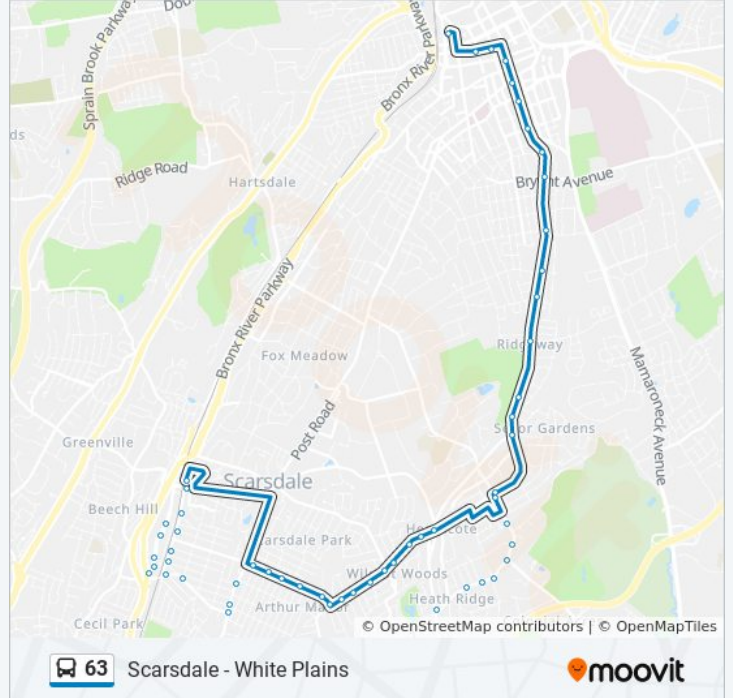

### 63 bus Info

**Direction:** Scarsdale Railroad Station

**Stops:** 45

**Trip Duration:** 29 min

**Line Summary:**

Mamaroneck Rd @ Lenox Pl  
 Mamaroneck Rd @ Carthage Rd  
 Crossway @ Mamaroneck Rd  
 Crossway @ Lincoln Rd  
 Crossway @ Fayette Rd  
 Crossway @ Ardmore Rd  
 Weaver St @ Crossway  
 Wilmot Rd @ Heathcote Rd  
 Wilmot Rd @ Scarsdale Shopping Ctr  
 Wilmot Rd @ Baldwin La  
 Wilmot Rd @ Dorchester Rd  
 Wilmot Rd @ Baraud Rd  
 Wilmot Rd @ Sunnyview La  
 Wilmot Rd @ Top Of Ridge Dr  
 Wilmot Rd @ Wilmot Cir  
 Grand Blvd @ Wilmot Rd  
 Grand Blvd @ Primrose Ave  
 Grand Blvd @ Johnson Rd  
 Grand Blvd @ Lyons Rd  
 Grand Blvd @ Webster Rd  
 Grand Blvd @ Gaylor Rd  
 Post Rd @ Edgewood Ave  
 Post Rd @ Ferncliff Rd  
 Popham Rd @ Taunton Rd  
 Popham Rd @ School La  
 Popham Rd @ Chase Rd  
 Scarsdale Rr Station East

**Direction: White Plains**

48 stops

[VIEW LINE SCHEDULE](#)

Scarsdale Rr Station East  
 Scarsdale Ave @ Wright Pl

**63 bus Time Schedule**

White Plains Route Timetable:

Sunday	Not Operational
Monday	7:35 AM - 3:48 PM
Tuesday	7:35 AM - 3:48 PM
Wednesday	7:35 AM - 3:48 PM

### 63 bus Info

**Direction:** White Plains

**Stops:** 48

**Trip Duration:** 28 min

**Line Summary:**

Secor Rd @ Hazelton Dr

Old Mamaroneck Rd @ Soundview Ave

Old Mamaroneck Rd @ Miles Ave