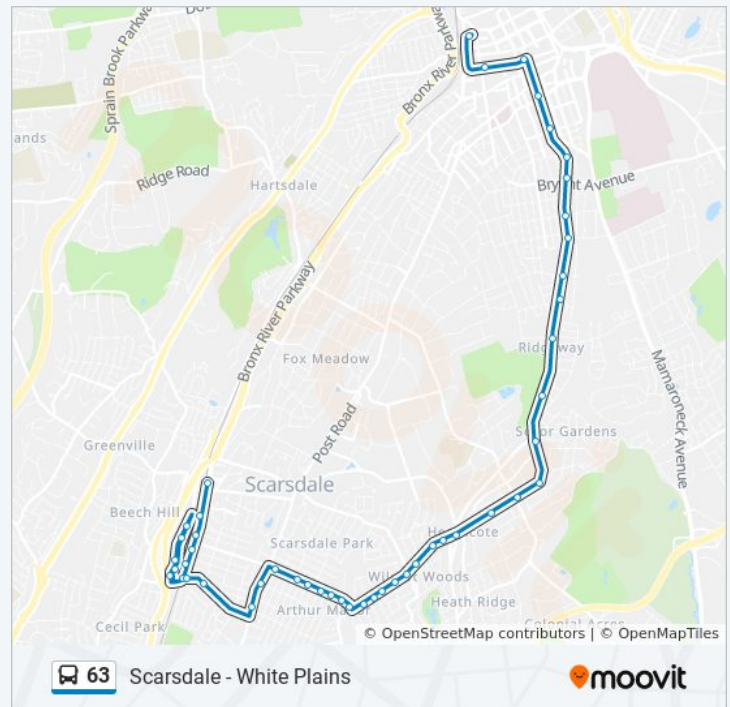

Secor Rd @ Wildwood Rd

Thursday

7:35 AM - 3:48 PM

Friday

7:35 AM - 3:48 PM

Saturday

8:09 AM - 5:05 PM

### 63 bus Info

**Direction:** White Plains

**Stops:** 48

**Trip Duration:** 28 min

**Line Summary:**

Secor Rd @ Hazelton Dr

Old Mamaroneck Rd @ Soundview Ave

Old Mamaroneck Rd @ Miles Ave