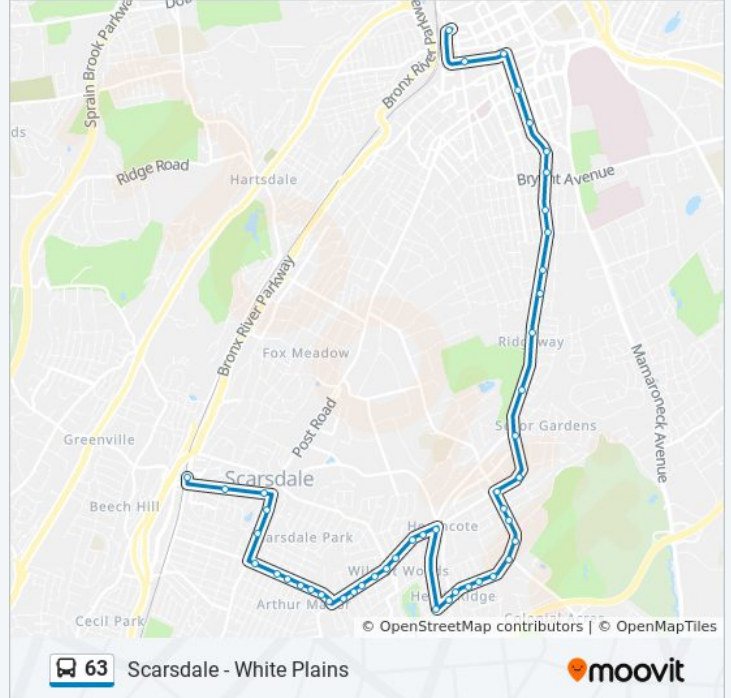

### 63 bus Info

**Direction:** White Plains

**Stops:** 48

**Trip Duration:** 28 min

**Line Summary:**

Secor Rd @ Hazelton Dr

Old Mamaroneck Rd @ Soundview Ave

Old Mamaroneck Rd @ Miles Ave

### 63 bus Info

**Direction:** White Plains Via Crossways

**Stops:** 47

**Trip Duration:** 33 min

**Line Summary:**

Wilmot Rd @ Baraud Rd  
 Wilmot Rd @ Dorchester Rd  
 Wilmot Rd @ Baldwin La  
 Wilmot Rd @ Scarsdale Shopping Ctr  
 Wilmot Rd @ Weaver St  
 Weaver St @ Daisy Farms Rd  
 Crossway @ Heathcote Rd  
 Crossway @ Harvest Dr  
 Crossway @ Hillview Dr  
 Crossway @ Franklin Rd  
 Crossway @ Lincoln Rd  
 Crossway @ Mamaroneck Rd  
 Mamaroneck Rd @ Carthage Rd  
 Mamaroneck Rd @ Lenox Pl  
 Mamaroneck Rd @ Graham Rd  
 Palmer Ave @ Mamaroneck Rd  
 Palmer Ave @ Bansom Rd  
 Secor Rd @ Wildwood Rd  
 Secor Rd @ Hazelton Dr  
 Old Mamaroneck Rd @ Soundview Ave  
 Old Mamaroneck Rd @ Miles Ave  
 Old Mamaroneck Rd @ Hartsdale Ave  
 Old Mamaroneck Rd @ Gedney Way  
 Old Mamaroneck Rd @ Bolton Ave  
 Old Mamaroneck Rd @ Bryant Ave  
 Old Mamaroneck Rd @ Shapham Pl  
 Mamaroneck Ave @ Livingston Ave  
 Mamaroneck Ave @ Maple Ave  
 Martine Ave @ Mamaroneck Ave  
 Martine Ave @ Lexington Ave  
 White Plains Bus Terminal