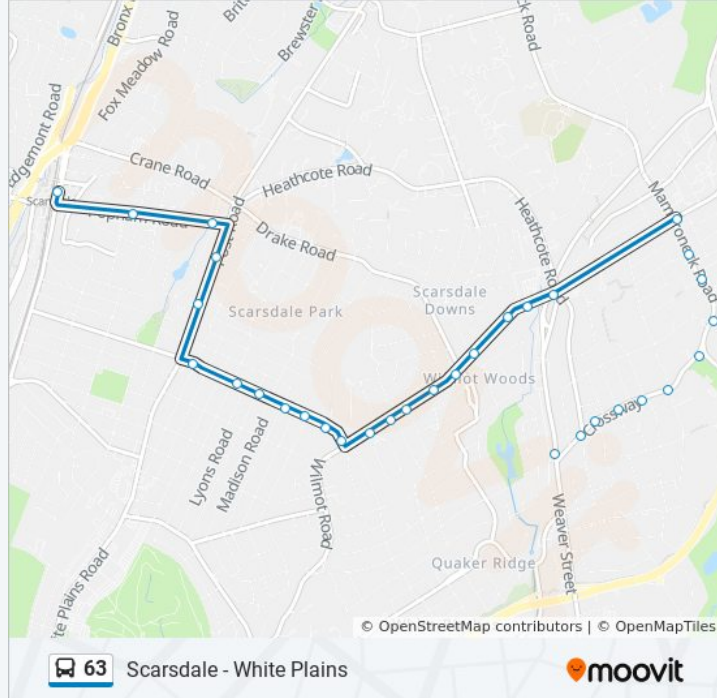

**63 bus Info**  
**Direction:** Mamaroneck Road  
**Stops:** 32  
**Trip Duration:** 18 min  
**Line Summary:**

Weaver St @ Daisy Farms Rd

Crossway @ Heathcote Rd

Crossway @ Harvest Dr

Crossway @ Hillview Dr

Crossway @ Franklin Rd

Crossway @ Lincoln Rd

Crossway @ Mamaroneck Rd

Mamaroneck Rd @ Carthage Rd

Mamaroneck Rd @ Lenox Pl

Mamaroneck Rd @ Graham Rd

Palmer Ave @ Mamaroneck Rd

### Direction: Scarsdale Railroad Station

45 stops

[VIEW LINE SCHEDULE](#)

White Plains Bus Terminal

Main St @ Galleria Mall

White Plains - Main Street (Galleria)

Mamaroneck Avenue & Martine Avenue

Mamaroneck Ave @ E Post Rd

Mamaroneck Ave @ Maple Ave

Mamaroneck Ave @ Livingston Ave

Old Mamaroneck Rd @ Linda Ave

Old Mamaroneck Rd @ Bryant Ave

Old Mamaroneck Rd @ Prescott Ave

Old Mamaroneck Rd @ Hartsdale Ave

Old Mamaroneck Rd @ Miles Ave