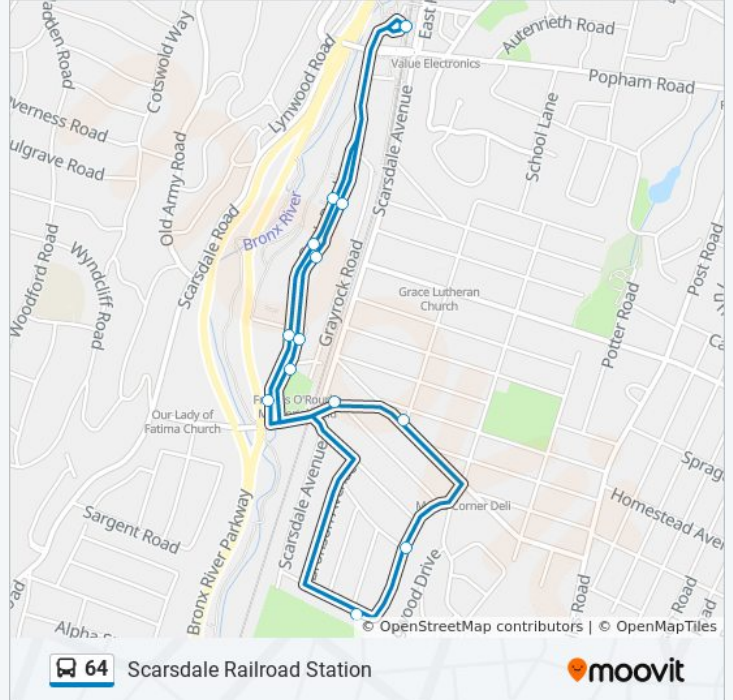

Direction: Scarsdale Railroad Station

14 stops

[VIEW LINE SCHEDULE](#)

- Scarsdale Rr Station West
- 143 Garth Rd
- 187 Garth Rd
- Garth Rd @ Buckingham Pl
- Garth Rd @ Harney Rd
- Stratford Rd @ Vassar Pl
- Stratford Rd @ Warwick Ave
- Harney Rd @ Alida St
- Harney Rd @ Scarsdale Ave
- Garth Rd @ Essex Pl
- Garth Rd @ Buckingham Pl
- 194 Garth Rd
- 142 Garth Rd
- Scarsdale Rr Station West

64 bus Time Schedule

Scarsdale Railroad Station Route Timetable:

Sunday	Not Operational
Monday	5:39 PM - 6:30 PM
Tuesday	5:39 PM - 6:30 PM
Wednesday	5:39 PM - 6:30 PM
Thursday	5:39 PM - 6:30 PM
Friday	5:39 PM - 6:30 PM
Saturday	Not Operational

64 bus Info

Direction: Scarsdale Railroad Station

Stops: 14

Trip Duration: 15 min

Line Summary:

Direction: Scarsdale Railroad Station

13 stops

[VIEW LINE SCHEDULE](#)