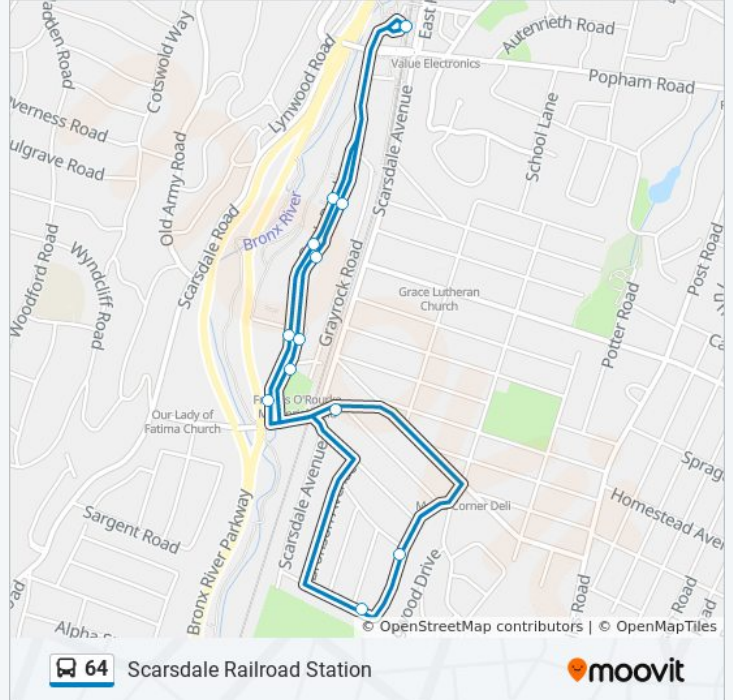

64 bus Info

Direction: Scarsdale Railroad Station

Stops: 14

Trip Duration: 15 min

Line Summary:

Direction: Scarsdale Railroad Station

13 stops

[VIEW LINE SCHEDULE](#)

64 bus Time Schedule

Scarsdale Railroad Station Route Timetable:

Sunday	Not Operational
Monday	6:08 AM - 7:38 AM
Tuesday	6:08 AM - 7:38 AM
Wednesday	6:08 AM - 7:38 AM
Thursday	6:08 AM - 7:38 AM
Friday	6:08 AM - 7:38 AM
Saturday	Not Operational

64 bus Info

Direction: Scarsdale Railroad Station

Stops: 13

Trip Duration: 17 min

Line Summary:

64 bus time schedules and route maps are available in an offline PDF at moovitapp.com. Use the [Moovit App](#) to see live bus times, train schedule or subway schedule, and step-by-step directions for all public transit in New York - New Jersey.