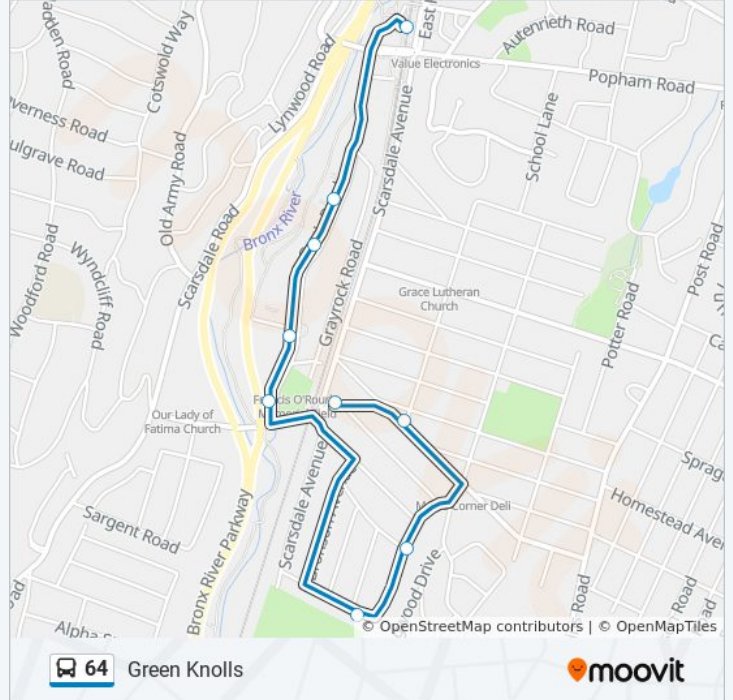

Use the Moovit App to find the closest 64 bus station near you and find out when is the next 64 bus arriving.

Direction: Green Knolls

9 stops

[VIEW LINE SCHEDULE](#)

Scarsdale Rr Station West

143 Garth Rd

187 Garth Rd

Sunday	Not Operational
Monday	7:10 PM
Tuesday	7:10 PM
Wednesday	7:10 PM
Thursday	7:10 PM
Friday	7:10 PM
Saturday	Not Operational

64 bus Info

Direction: Green Knolls

Stops: 9

Trip Duration: 10 min

Line Summary:

Direction: Scarsdale Railroad Station

14 stops

[VIEW LINE SCHEDULE](#)

- Scarsdale Rr Station West
- 143 Garth Rd
- 187 Garth Rd
- Garth Rd @ Buckingham Pl
- Garth Rd @ Harney Rd
- Stratford Rd @ Vassar Pl
- Stratford Rd @ Warwick Ave
- Harney Rd @ Alida St
- Harney Rd @ Scarsdale Ave
- Garth Rd @ Essex Pl
- Garth Rd @ Buckingham Pl
- 194 Garth Rd
- 142 Garth Rd
- Scarsdale Rr Station West

64 bus Info

Direction: Scarsdale Railroad Station

Stops: 14

Trip Duration: 15 min

Line Summary:

Direction: Scarsdale Railroad Station

13 stops

[VIEW LINE SCHEDULE](#)