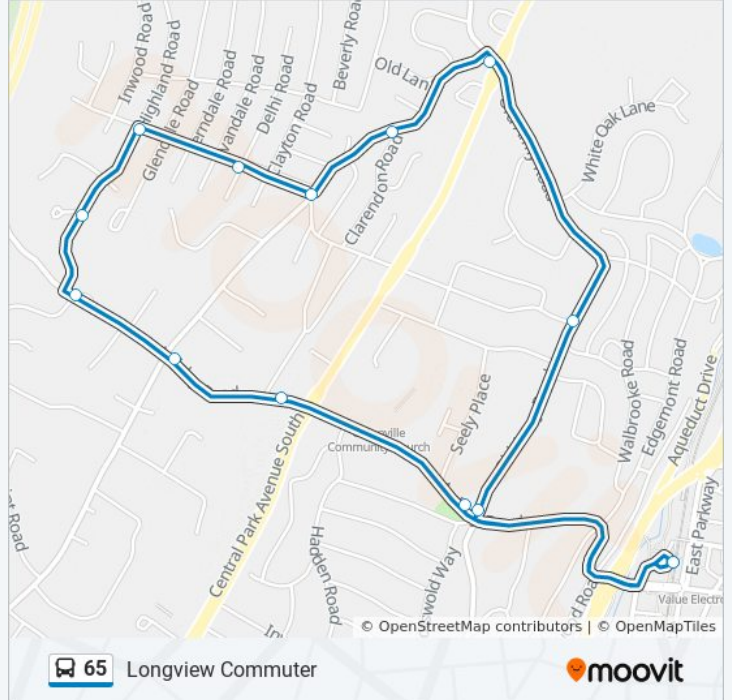

Direction: Scarsdale Railroad Station

14 stops

[VIEW LINE SCHEDULE](#)

- Scarsdale Rr Station West
- Ardsley Rd @ Old Army Rd
- Ardsley Rd @ Central Park Ave
- Ardsley Rd @ Fort Hill Rd
- Ardsley Rd @ Highland Rd
- Highland Rd @ Laura La
- Highland Rd @ Longview Dr
- Longview Dr @ Delhi Rd
- Longview Dr @ Fort Hill Rd
- Fort Hill Rd @ Clarendon Rd
- Underhill Ave @ Central Park Ave
- Old Army Rd @ Mount Joy Ave
- Old Army Rd @ Ardsley Rd
- Scarsdale Rr Station West

65 bus Time Schedule

Scarsdale Railroad Station Route Timetable:

Sunday	Not Operational
Monday	6:25 AM - 8:11 AM
Tuesday	6:25 AM - 8:11 AM
Wednesday	6:25 AM - 8:11 AM
Thursday	6:25 AM - 8:11 AM
Friday	6:25 AM - 8:11 AM
Saturday	Not Operational

65 bus Info

Direction: Scarsdale Railroad Station

Stops: 14

Trip Duration: 19 min

Line Summary:

Direction: Scarsdale Railroad Station

14 stops

[VIEW LINE SCHEDULE](#)

- Scarsdale Rr Station West
- Ardsley Rd @ Old Army Rd
- Ardsley Rd @ Central Park Ave
- Ardsley Rd @ Fort Hill Rd
- Ardsley Rd @ Highland Rd
- Highland Rd @ Laura La
- Highland Rd @ Longview Dr
- Longview Dr @ Delhi Rd
- Longview Dr @ Fort Hill Rd
- Fort Hill Rd @ Clarendon Rd
- Underhill Ave @ Central Park Ave
- Old Army Rd @ Mount Joy Ave
- Old Army Rd @ Ardsley Rd
- Scarsdale Rr Station West