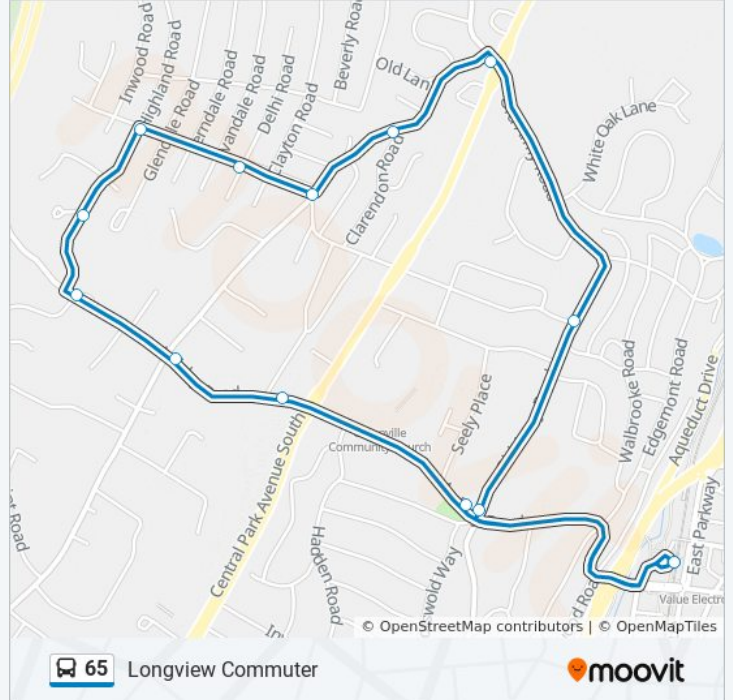

65 bus Info

Direction: Scarsdale Railroad Station

Stops: 14

Trip Duration: 19 min

Line Summary:

Direction: Scarsdale Railroad Station

14 stops

[VIEW LINE SCHEDULE](#)

- Scarsdale Rr Station West
- Ardsley Rd @ Old Army Rd
- Ardsley Rd @ Central Park Ave
- Ardsley Rd @ Fort Hill Rd
- Ardsley Rd @ Highland Rd
- Highland Rd @ Laura La
- Highland Rd @ Longview Dr
- Longview Dr @ Delhi Rd
- Longview Dr @ Fort Hill Rd
- Fort Hill Rd @ Clarendon Rd
- Underhill Ave @ Central Park Ave
- Old Army Rd @ Mount Joy Ave
- Old Army Rd @ Ardsley Rd
- Scarsdale Rr Station West

65 bus Time Schedule

Scarsdale Railroad Station Route Timetable:

Sunday	Not Operational
Monday	5:07 PM - 6:52 PM
Tuesday	5:07 PM - 6:52 PM
Wednesday	5:07 PM - 6:52 PM
Thursday	5:07 PM - 6:52 PM
Friday	5:07 PM - 6:52 PM
Saturday	Not Operational

65 bus Info

Direction: Scarsdale Railroad Station

Stops: 14

Trip Duration: 18 min

Line Summary:

65 bus time schedules and route maps are available in an offline PDF at moovitapp.com. Use the [Moovit App](#) to see live bus times, train schedule or subway schedule, and step-by-step directions for all public transit in New York - New Jersey.