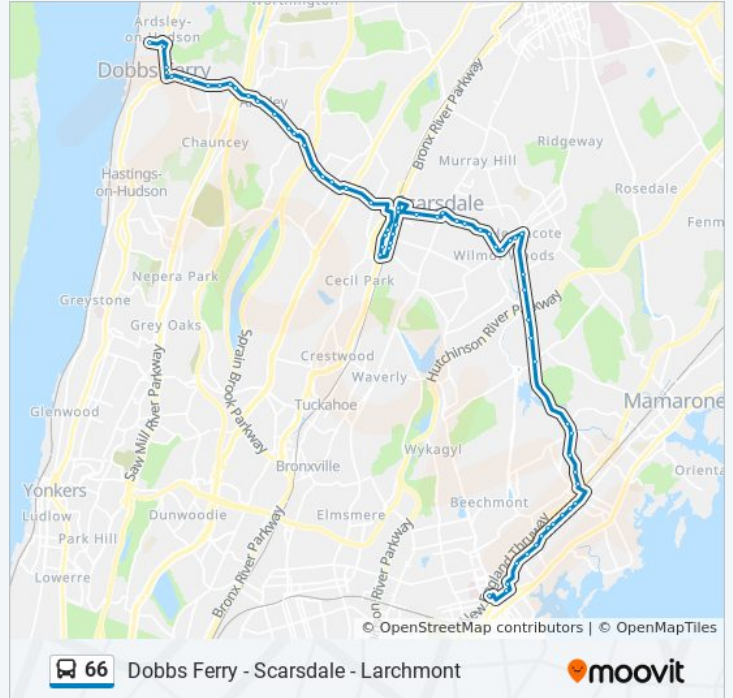

### Direction: Ardsley Square

14 stops

[VIEW LINE SCHEDULE](#)

- Dobbs Ferry Rr Station
- Main St @ Chestnut St
- Cedar St @ Main St
- Ashford Ave @ Bellewood Ave
- Ashford Ave @ Beacon Hill Rd
- Beacon Hill Dr @ Keller La
- Beacon Hill Dr @ High Ridge Rd
- Ogden Ave @ Beacon Hill Dr
- Ogden Ave @ Irving Pl
- Ashford Ave @ Ogden Ave
- Ashford Ave @ Irvington St
- Ashford Ave @ King St
- Ashford Ave @ Southfield Ave
- Saw Mill River Rd @ Ashford Ave

Scarsdale Ave @ Wright Pl

Scarsdale Ave @ Popham Rd

Scarsdale Rr Station East

Popham Rd @ School La

Popham Rd @ Taunton Rd

Post Rd @ Drake Rd

Drake Rd @ Nelson Rd

Drake Rd @ Jefferson Rd

Baraud Rd @ Tewksbury Rd

### 66 bus Info

**Direction:** New Rochelle

**Stops:** 66

**Trip Duration:** 63 min

**Line Summary:**

Baraud Rd @ Thornbury Rd  
Baraud Rd @ Country Ridge Rd  
Wilmot Rd @ Dorchester Rd  
Wilmot Rd @ Baldwin La  
Wilmot Rd @ Scarsdale Shopping Ctr  
Wilmot Rd @ Weaver St  
Weaver St @ Daisy Farms Rd  
Weaver St @ Stratton Rd  
Weaver St @ Nob Ct  
Weaver St @ Hillandale Dr  
Weaver St @ Quaker Ridge Rd  
Murray Ave @ E Rouken Glen Dr  
Murray Ave @ Forest Ave  
Murray Ave @ Glenn Rd  
Murray Ave @ Edgewood Ave  
Murray Ave @ Chatsworth Ave  
Palmer Av @ Larchmont Playhouse  
Palmer Ave @ Pinebrook Dr  
Palmer Ave @ A&P Supermarket  
Palmer Ave @ E Spencer Dr  
Palmer Ave @ W Spencer Dr  
Palmer Ave @ Harding Dr  
Palmer Ave @ Sun Haven Dr  
Palmer Ave @ Stephenson Blvd  
Palmer Ave @ Joyce Rd  
Palmer Ave @ Cedar Plaza  
Huguenot St @ Harrison St  
New Rochelle Transit Center Lane D