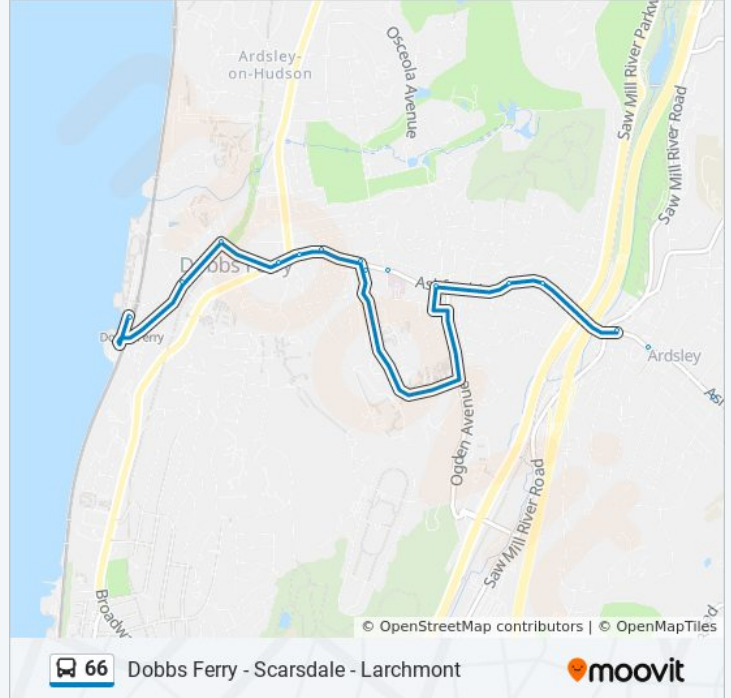

**66 bus Info**

**Direction:** Dobbs Ferry Railroad Station

**Stops:** 70

**Trip Duration:** 17 min

**Line Summary:**

Murray Ave @ Myrtle Blvd  
Murray Ave @ Edgewood Ave  
Murray Ave @ Homer Ave  
Murray Ave @ Forest Ave  
Murray Ave @ Weaver St  
Weaver St @ Quaker Ridge Rd  
Weaver St @ Griffen Ave  
Weaver St @ Bradford Rd  
Weaver St @ Quaker Ridge Es  
Weaver St @ Stratton Rd  
Weaver St @ Crossway  
Wilmot Rd @ Heathcote Rd  
Wilmot Rd @ Scarsdale Shopping Ctr  
Wilmot Rd @ Baldwin La  
Wilmot Rd @ Dorchester Rd  
Baraud Rd @ Country Ridge Rd  
Baraud Rd @ Candlewood Rd  
Baraud Rd @ Tewksbury Rd  
Drake Rd @ Jefferson Rd  
Drake Rd @ Montgomery Rd  
Post Rd @ Crane Rd  
Popham Rd @ Taunton Rd  
Popham Rd @ School La  
Popham Rd @ Chase Rd  
Scarsdale Rr Station East  
Scarsdale Ave @ Wright Pl  
Scarsdale Ave @ Lee Ave  
Scarsdale Ave @ Anderson Ave  
Scarsdale Ave @ Lakeview Ave  
Scarsdale Ave @ Harney Rd  
Garth Rd @ Essex Pl  
Garth Rd @ Buckingham Pl  
194 Garth Rd