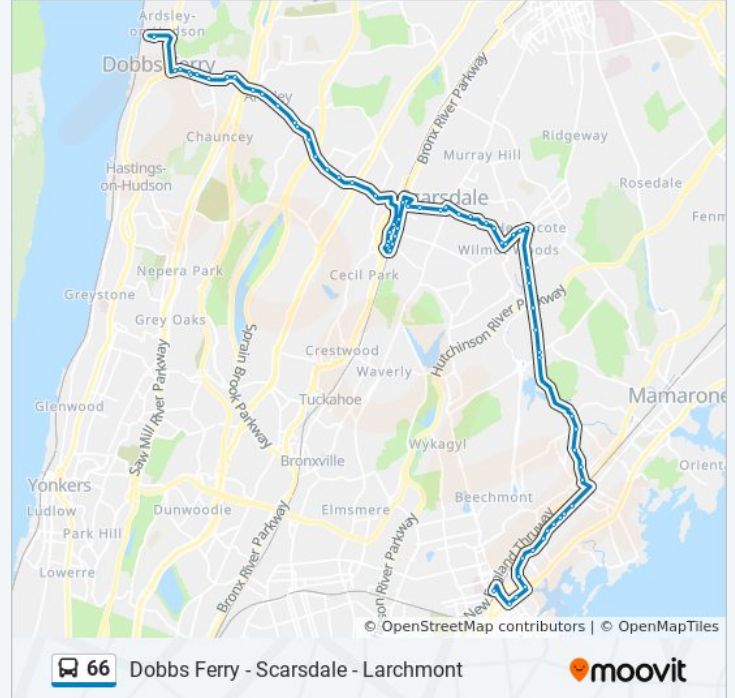

194 Garth Rd

142 Garth Rd

Ardsley Rd @ Old Army Rd

Ardsley Rd @ Central Park Ave

Ardsley Rd @ Fort Hill Rd

Ardsley Rd @ Highland Rd

Ardsley Rd @ Sprain Valley Rd

Ardsley Rd @ 650 Ardsley Rd

Ashford Ave @ Sprain Rd

Ashford Ave @ Cross Rd

Ashford Ave @ Western Dr

Ashford Ave @ American Legion Dr

Ashford Ave @ Saw Mill River Rd

Ashford Ave @ King St

Ashford Ave @ Briary Rd

Ashford Ave @ Lefurgy Ave

Ashford Ave @ Washington Ave

Beacon Hill Dr @ Ashford Ave

Ashford Ave @ Beacon Hill Rd

Ashford Ave @ Storm St

Ashford Ave @ Bellewood Ave

Mercy University Parking Lot

**Direction: Dobbs Ferry Railroad Station**

70 stops

[VIEW LINE SCHEDULE](#)

New Rochelle Transit Center Lane D

Main St @ North Ave

Main St @ Franklin Ave

Echo Ave @ Main St

River St @ Palmer Ave

Palmer Ave @ Joyce Rd