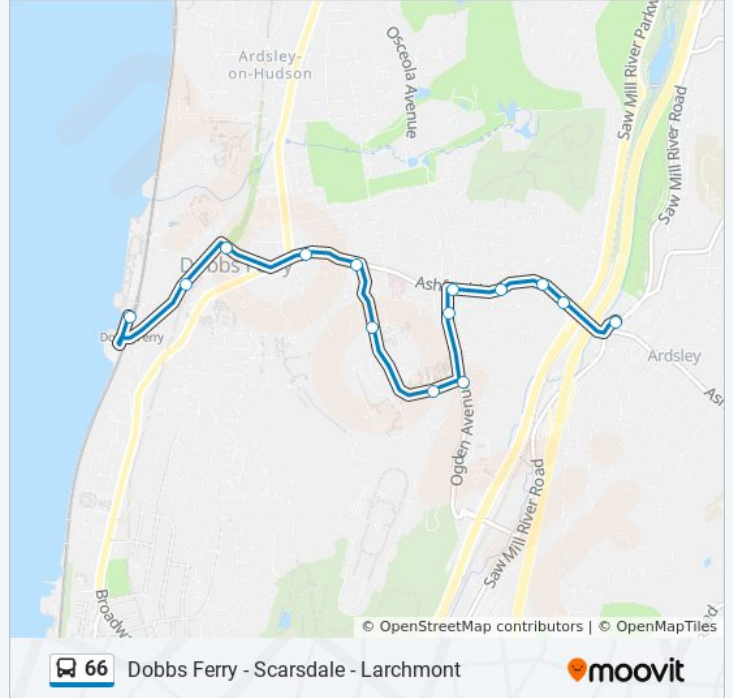

### Direction: Ardsley Square

14 stops

[VIEW LINE SCHEDULE](#)

- Dobbs Ferry Rr Station
- Main St @ Chestnut St
- Cedar St @ Main St
- Ashford Ave @ Bellewood Ave
- Ashford Ave @ Beacon Hill Rd
- Beacon Hill Dr @ Keller La
- Beacon Hill Dr @ High Ridge Rd
- Ogden Ave @ Beacon Hill Dr
- Ogden Ave @ Irving Pl
- Ashford Ave @ Ogden Ave
- Ashford Ave @ Irvington St
- Ashford Ave @ King St
- Ashford Ave @ Southfield Ave
- Saw Mill River Rd @ Ashford Ave

### 66 bus Info

**Direction:** Ardsley Square

**Stops:** 14

**Trip Duration:** 16 min

**Line Summary:**

**Direction: Dobbs Ferry**

67 stops

[VIEW LINE SCHEDULE](#)

- New Rochelle Transit Center Lane D
- Main St @ North Ave
- Main St @ Franklin Ave
- Echo Ave @ Main St
- River St @ Palmer Ave
- Palmer Ave @ Joyce Rd
- Palmer Ave @ Stephenson Blvd
- Palmer Ave @ Sun Haven Dr
- Palmer Ave @ Harding Dr
- Palmer Ave @ W Spencer Dr
- Palmer Ave @ E Spencer Dr
- Palmer Ave @ Harrison Dr
- Palmer Ave @ Pinebrook Dr
- Murray Ave @ Myrtle Blvd
- Murray Ave @ Edgewood Ave
- Murray Ave @ Homer Ave
- Murray Ave @ Forest Ave
- Murray Ave @ Weaver St

**66 bus Info**

**Direction:** Dobbs Ferry

**Stops:** 67

**Trip Duration:** 60 min

**Line Summary:**

Weaver St @ Quaker Ridge Rd

Weaver St @ Griffen Ave

Weaver St @ Bradford Rd