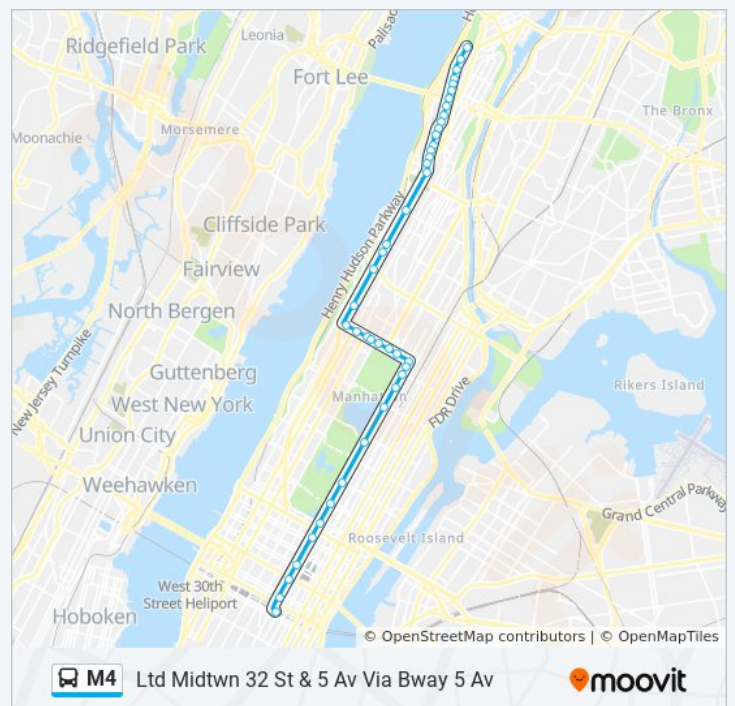

Tuesday	6:30 AM - 8:30 AM
Wednesday	6:30 AM - 8:30 AM
Thursday	6:30 AM - 8:30 AM
Friday	6:30 AM - 8:30 AM
Saturday	Not Operational

M4 bus Info

Direction: Ltd Midtwn 32 St & 5 Av Via Bway 5 Av

Stops: 43

Trip Duration: 91 min

Line Summary:

5 Av/W 96 St

5 Av/E 84 St

5 Av/W 72 St

5 Av/E 65 St

5 Av/W 59 St

5 Av/W 55 St

5 Av/W 46 St