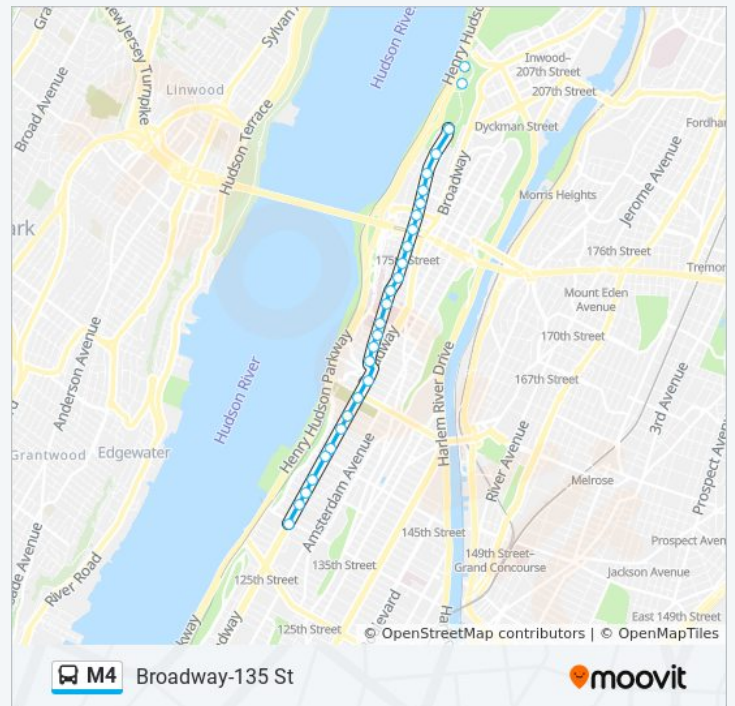

Broadway/W 122 St

Broadway/La Salle St

Broadway/Tiemann Pl

Broadway/W 131 St

Broadway/W 133 St

Broadway/W 135 St

Direction: Broadway-135 St

28 stops

Broadway/W 155 St

Broadway/W 152 St

Broadway/W 150 St

Broadway/W 147 St

Broadway/W 145 St

Broadway/W 142 St

Broadway/W 140 St

Broadway/W 138 St

Broadway/W 135 St

Monday	12:15 AM - 11:30 PM
Tuesday	12:00 AM - 11:30 PM
Wednesday	12:00 AM - 11:30 PM
Thursday	12:00 AM - 11:30 PM
Friday	12:00 AM - 11:30 PM
Saturday	12:00 AM - 11:43 PM

M4 bus Info

Direction: Broadway-135 St

Stops: 28

Trip Duration: 24 min

Line Summary:

Direction: Ltd Midtwn 32 St & 5 Av Via Bway 5 Av

43 stops

[VIEW LINE SCHEDULE](#)

M4 bus Time Schedule

Ltd Midtwn 32 St & 5 Av Via Bway 5 Av Route