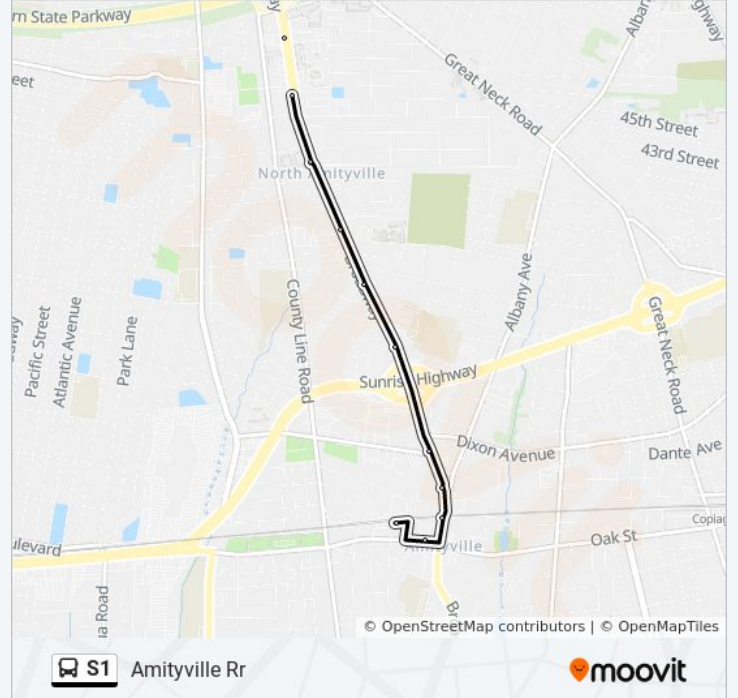

### S1 bus Info

**Direction:** Amityville Rr

**Stops:** 63

**Trip Duration:** 63 min

**Line Summary:**

Huntington Shopping Center

Nys 110/Schwab Rd

Nys 110/Amityville Rd

Nys 110/Daniel St

Nys 110/Sherwood Ave

Nys 110/Conklin St (N)

Nys 110/Conklin St (S)

Nys 110/Fairchild Hiller Ln

Nys 110/Michael Ave (N)

Nys 110/Michael Ave (S)

Nys 110/Executive Blvd

Nys 110/Allen Blvd

Nys 110/Great Neck Rd (N)

Nys 110/Great Neck Rd

Nys 110/Brefni St

Nys 110/Ritter Ave

Nys 110/Jefferson Ave

Nys 110/Bentley Rd  
 Nys 110/W Smith St  
 Nys 110/Washington Ave  
 Nys 110/Louden Ave  
 Nys 110/Mill St (W)  
 Nys 110/Sterling Pl  
 W Oak St/Nys 110  
 Amityville LIRR (No Pick Ups)

**Direction: Halesite Fire Dept**

62 stops

[VIEW LINE SCHEDULE](#)

Amityville LIRR Station  
 W Oak St/Nys 110 (W)  
 Nys 110/Railroad Ave  
 Nys 110/Mill St (E)  
 Nys 110/Dixon Ave  
 Nys 110/South Dr  
 Nys 110/Smith St (S)  
 Nys 110/Harrison Ave  
 Nys 110/Jefferson Ave  
 Nys 110/Ritter Ave  
 Nys 110/Brefni St  
 Nys 110/Great Neck Rd  
 Nys 110/Allen Blvd  
 Nys 110/Del Dr  
 Nys 110/Grumman Ln  
 Nys 110/Fairchild Hiller Ln  
 Rt 110 / Conklin  
 Nys 110/Sherwood Ave  
 Nys 110/Gazza Blvd  
 Nys 110/Milbar Blvd  
 Farmingdale State College