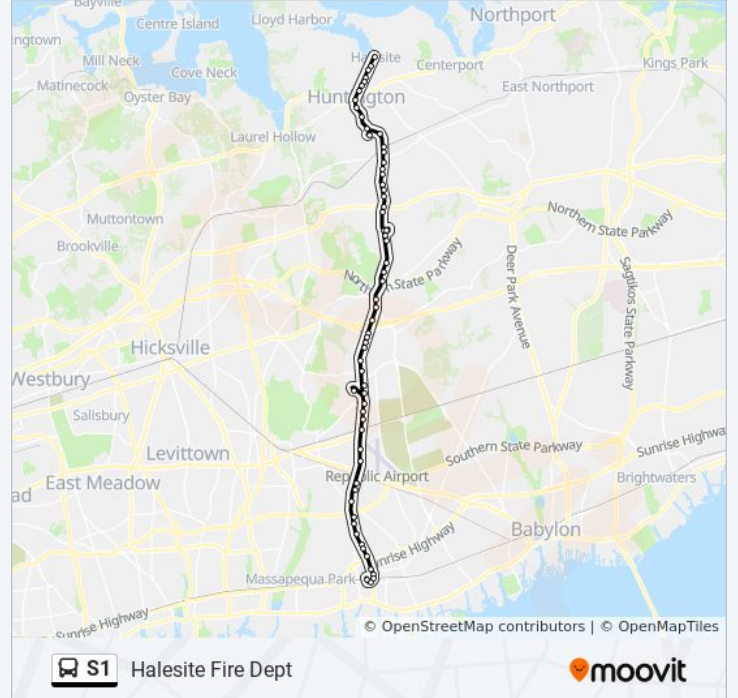

### Direction: Amityville Rr

63 stops

[VIEW LINE SCHEDULE](#)

- Halesite Fire Department
- Nys 110/Ketewomoke Dr
- New York Ave (110) @ Park Ave
- Nys 110/Mill Ln
- Nys 110/Prime Ave
- Nys 110/Union Pl
- Huntington - New York Ave (110) @ Main St (25a)
- Nys 110/High St
- Nys 110/Grandview St
- Big H Shopping Center
- Nys 110/Lowndes Ave
- Huntington LIRR
- New York Ave / Depot Rd
- Nys 110/W 9th St
- Nys 110/W 11th St
- Nys 110/E 12th St
- Nys 110/W Hills Rd
- Nys 110/W 18th St
- Nys 110/W 21st St
- Nys 110/Boston Pl
- Nys 110/Detroit Rd
- Walt Whitman Mall

**S1 bus Info**

**Direction:** Halesite Fire Dept

**Stops:** 62

**Trip Duration:** 70 min

**Line Summary:**

Nys 110/Smith St (N)

Nys 110/Ruland Rd (E)

Nys 110/Spagnoli Rd (E)

Huntington LIRR

Nys 110/Olive St

Big H Shopping Center

Nys 110/Jacobson Ave

Nys 110/Fairmont St

Nys 110/Fairview St

Nys 110/Main St

Nys 110/Gibson Ave