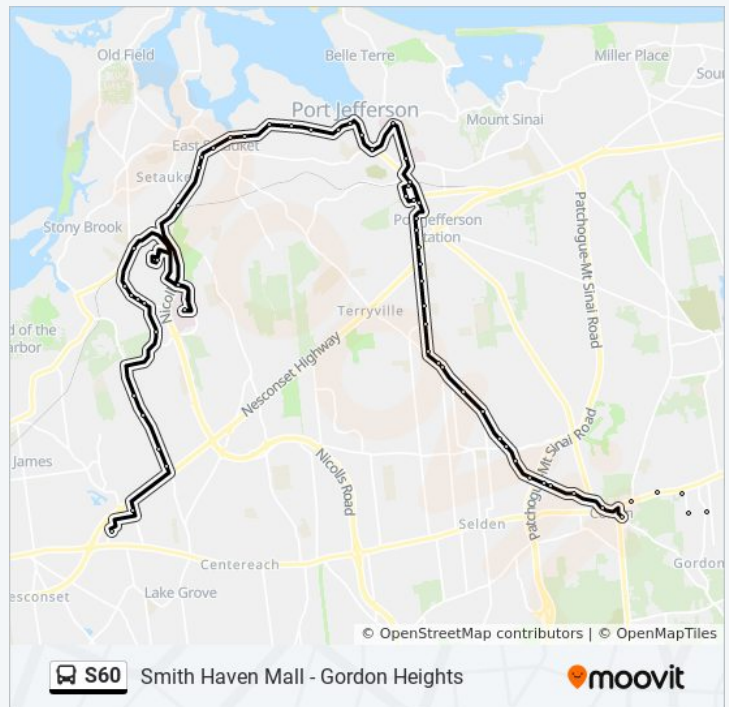

S60 bus Info

Direction: Gordon Heights

Stops: 70

Trip Duration: 81 min

Line Summary:

Nys 25a/Old Town Road

Nys 25a/Gnarled Hollow Rd

Nys 25a/Deering St

Terryville Rd/University Dr

Terryville Rd/Norwood Ave

Terryville Rd/Ardmer Dr

Terryville Rd (51)

Nys 112/Crescent Dr

Wilson St/Nys 25a

Clifton Pl/Piedmont Dr

Port Jefferson Shopping Plaza

Port Jefferson LIRR

Thursday

6:15 AM - 5:50 PM

Friday

6:15 AM - 5:50 PM

Saturday

6:15 AM - 5:50 PM

S60 bus Info

Direction: Smith Haven Mall

Stops: 65

Trip Duration: 80 min

Line Summary:

Mather Hospital
St Charles Hospital
Myrtle Ave/Nys 25a
Nys 25a/Spring St
Nys 25a/E Broadway
Nys 25a/Beach St
Nys 25a/Hoyt Ln
Nys 25a/Washington St
Nys 25a/Van Brunt Manor Rd
Nys 25a/Bay View Ave
Nys 25a/Gnarled Hollow Rd
Nys 25a/Main St
Nys 25a/S Jersey Ave
Three Village Shopping Center
Nys 25a/Bennetts Rd
Suny Stony Brook University Hospital
Health Sciences Dr/Nicolls Rd
Suny Stony Brook Student Union
Stony Brook LIRR
Circle Rd/Kelly Dr
Circle Rd/Roosevelt Dr
Circle Rd/Engineering Dr
Circle Rd/Tabler Dr
Suny Stony Brook South Campus
Stony Brook Rd/University Heights Dr
Stony Brook Rd/Memory Way
Stony Brook Rd/Olney Way
Stony Brook Rd/Parsons Pl
New Moriches Rd/Burr Ln
Smith Haven Mall (No Pick Ups)