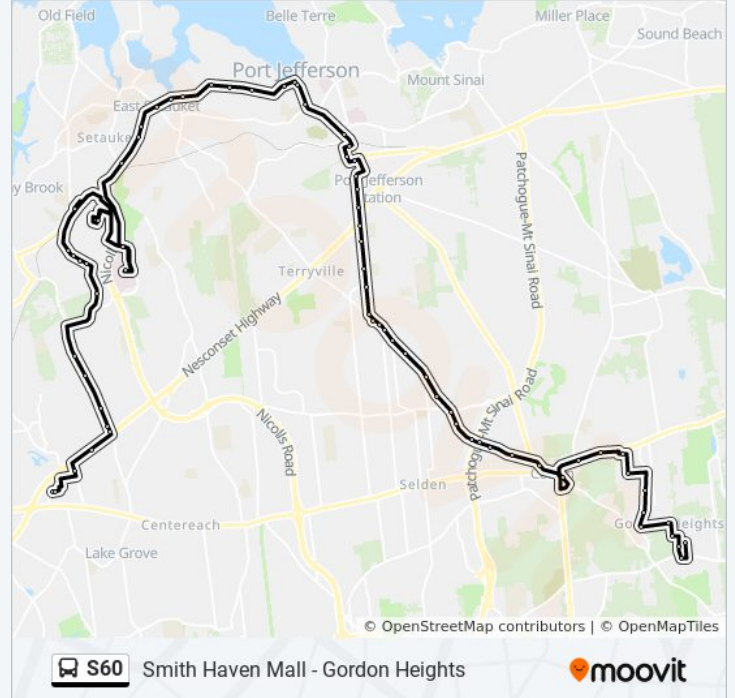

Wilson St/Nys 25a

Clifton Pl/Piedmont Dr

Port Jefferson Shopping Plaza

Terryville Rd (100)

Terryville Rd/Ardmer Dr

Terryville Rd/Norwood Ave

Terryville Rd/University Dr

Terryville Rd/Whitman Ave

Terryville Rd/Viceroy Pl

Terryville Rd/Half Mile Rd

Terryville Rd/Old Town Rd

Old Town Rd/Colony Rd

Terryville Plaza

Old Town Rd/Jayne Blvd

Old Town Rd/Dare Rd

Old Town Rd/Richard Dr

Old Town Rd/N Bicycle Path

Old Town Rd/Nevada St

Old Town Rd/Hawkins Rd

Old Town Rd/Hyson Way

Old Town Rd/Freemont Ln

Old Town Rd/Harford Dr

Old Town Rd/Aycock Pl

Old Town Rd/Brookwood Dr

Seymour Ln/W Yaphank Rd

Seymour Ave/Gray Ave

Gray Ave/Cedar Ln

Gordon Ave/Rose Ln

Granny Rd/Gordon Ave

Hawkins Ave/Smith Ln

Direction: Port Jefferson Plaza

35 stops