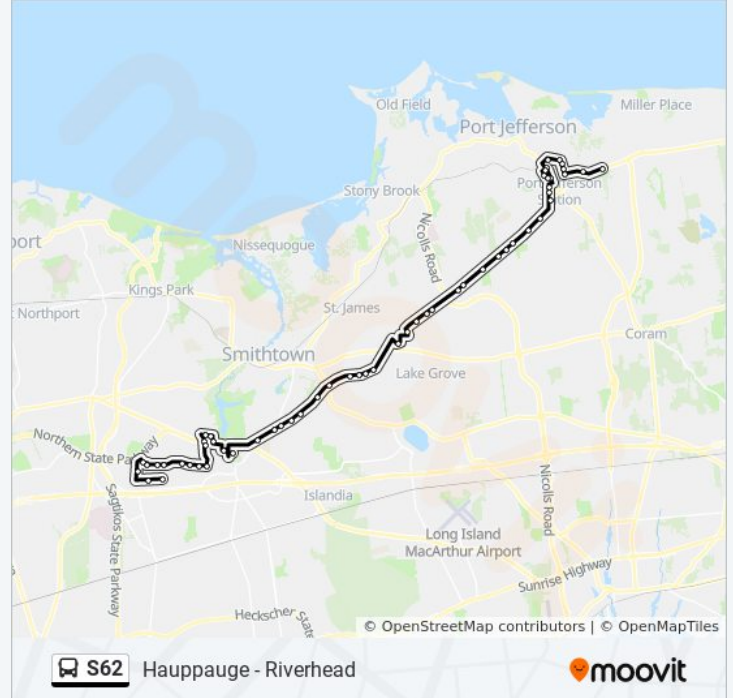

Nys 347/Pond Path

Nys 347/Emily Dr

Nys 347/Belle Mead Rd

Nys 347/Wireless Rd

Nys 347/Willow Wood Dr

Nys 347/Arrowhead Ln

Nys 347/Old Town Rd

Nys 347/Woodhull Ave

Terryville Rd/Norwood Ave

Terryville Rd/Ardmer Dr

Terryville Rd (51)

Nys 112/Crescent Dr

Wilson St/Nys 25a

Clifton Pl/Piedmont Dr

Port Jefferson Shopping Plaza

Port Jefferson LIRR

N Country Rd/Oakland Ave

N Country Rd/2nd Ave

N Columbia St/N Country Rd

N Columbia St/Highlands Blvd

Nys 25a/S Columbia St

Nys 25a/Crystal Brook Hollow Rd

Nys 25a/Highland Ave

Direction: North County Complex