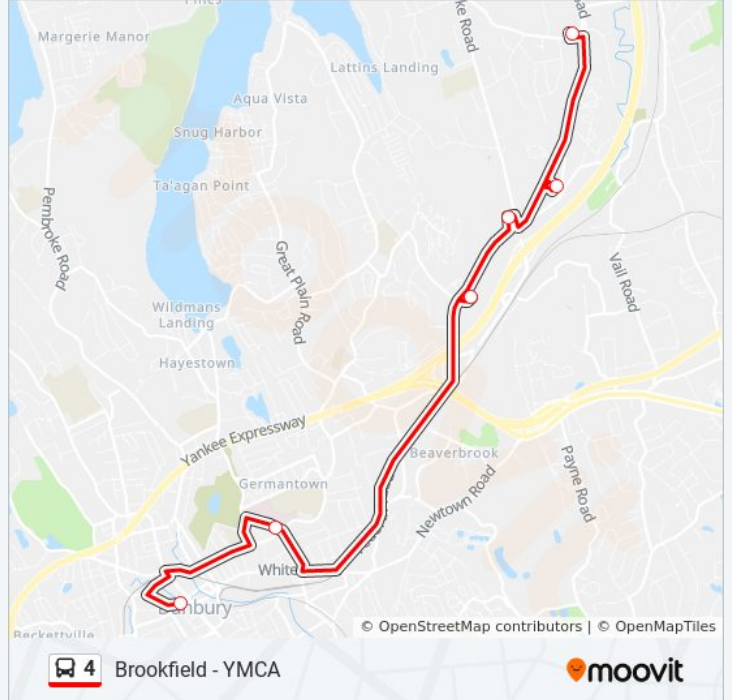

4 bus time schedules and route maps are available in an offline PDF at moovitapp.com. Use the [Moovit App](#) to see live bus times, train schedule or subway schedule, and step-by-step directions for all public transit in New York - New Jersey.

[About Moovit](#) • [MaaS Solutions](#) • [Supported Countries](#) • [Mooviter Community](#)

© 2024 Moovit - All Rights Reserved

Check Live Arrival Times