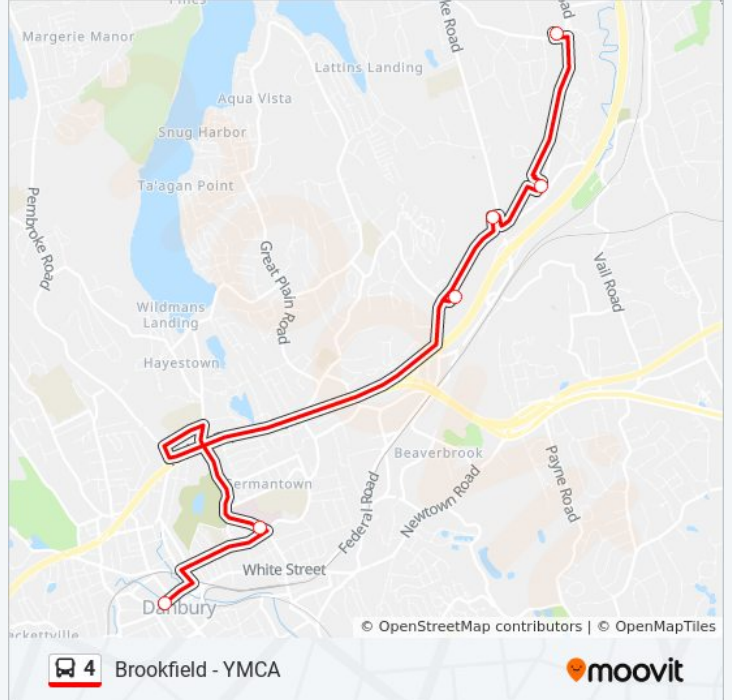

### Direction: Pulse Point

6 stops

[VIEW LINE SCHEDULE](#)

Regional Ymca Of Western Ct

Shop Rite - Inside Lot

Candlewood Plaza

Stew Leonards - Inside Lot

Locust Av- Osborne St

Pulse Point

### 4 bus Info

**Direction:** Pulse Point

**Stops:** 6

**Trip Duration:** 23 min

**Line Summary:**

### Direction: Ymca

6 stops

[VIEW LINE SCHEDULE](#)

Pulse Point

Locust Av- Osborne St

Stew Leonards - Inside Lot

Candlewood Plaza

Shop Rite - Inside Lot