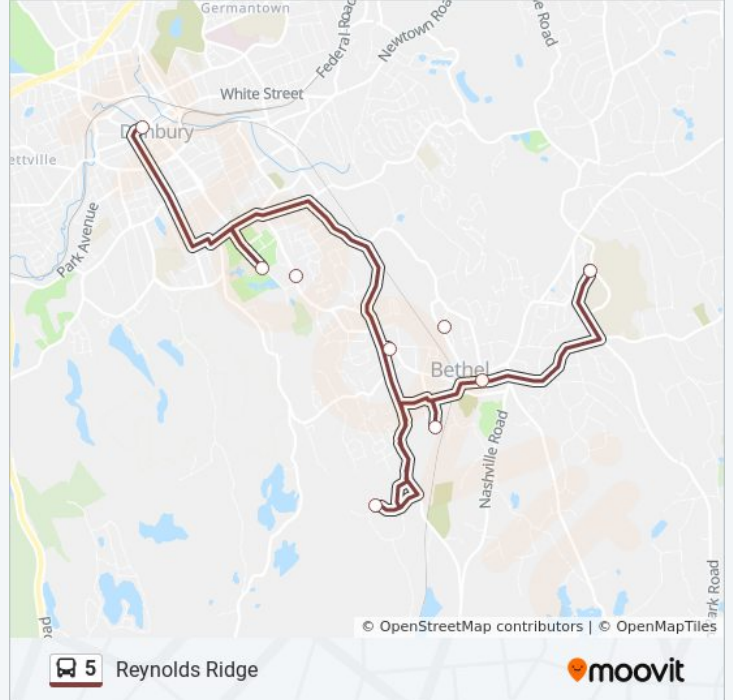

Pulse Point

[Get The App](#)

The 5 bus line (Pulse Point) has 2 routes. For regular weekdays, their operation hours are:

(1) Pulse Point: 6:10 AM - 5:30 PM (2) Reynolds Ridge: 6:05 AM - 6:00 PM

Use the Moovit App to find the closest 5 bus station near you and find out when is the next 5 bus arriving.

Direction: Pulse Point

9 stops

[VIEW LINE SCHEDULE](#)

Reynolds Ridge

Pt Barnum Square

Bishop Curtis Office

Henry St - Shepard's

13 Francis Clarke Cir

5 bus Info

Direction: Pulse Point

Stops: 9

Trip Duration: 15 min

Line Summary:

Direction: Reynolds Ridge

9 stops

[VIEW LINE SCHEDULE](#)

5 bus Info

Direction: Reynolds Ridge

Stops: 9

Trip Duration: 21 min

Line Summary:

5 bus time schedules and route maps are available in an offline PDF at moovitapp.com. Use the [Moovit App](#) to see live bus times, train schedule or subway schedule, and step-by-step directions for all public transit in New York - New Jersey.