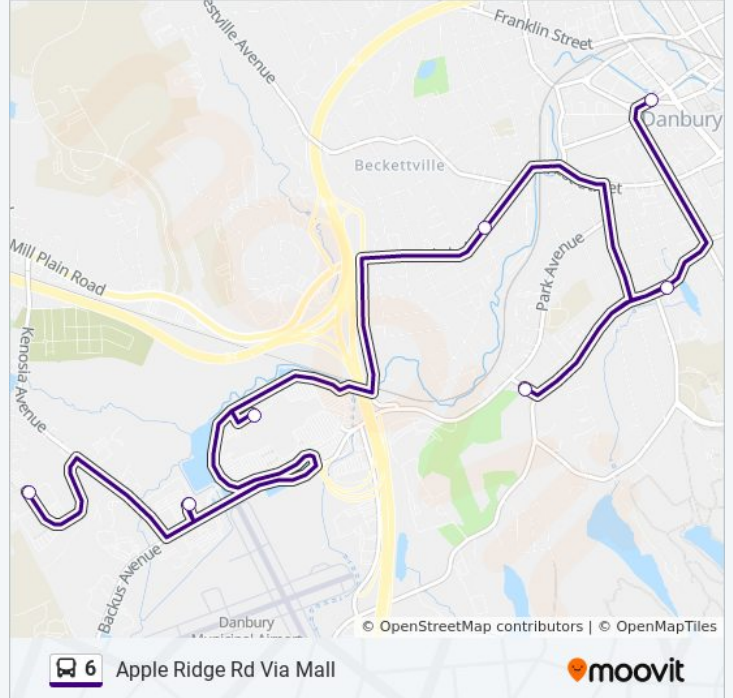

## Apple Ridge Rd Via Mall

Get The App

The 6 bus line (Apple Ridge Rd Via Mall) has 4 routes. For regular weekdays, their operation hours are:  
(1) Apple Ridge Rd Via Mall: 7:00 AM - 5:00 PM(2) Christopher Columbus Av Via Mall: 6:05 AM - 4:00 PM(3) Danbury Square Mall: 8:30 AM - 6:00 PM(4) Pulse Point: 6:05 AM - 5:24 PM

Use the Moovit App to find the closest 6 bus station near you and find out when is the next 6 bus arriving.

**Direction: Apple Ridge Rd Via Mall**  
7 stops  
[VIEW LINE SCHEDULE](#)

- Pulse Point
- West Wooster St - Park Av
- West Wooster St - Wooster Manor
- 33 Lake Av
- Danbury Fair Mall
- Danbury Square Mall
- Apple Ridge Rd - Cartus

**6 bus Info**  
**Direction:** Apple Ridge Rd Via Mall  
**Stops:** 7  
**Trip Duration:** 24 min  
**Line Summary:**

### Direction: Christopher Columbus Av Via Mall

8 stops

[VIEW LINE SCHEDULE](#)

Pulse Point

West Wooster St - Park Av

West Wooster St - Wooster Manor

33 Lake Av

Whole Foods