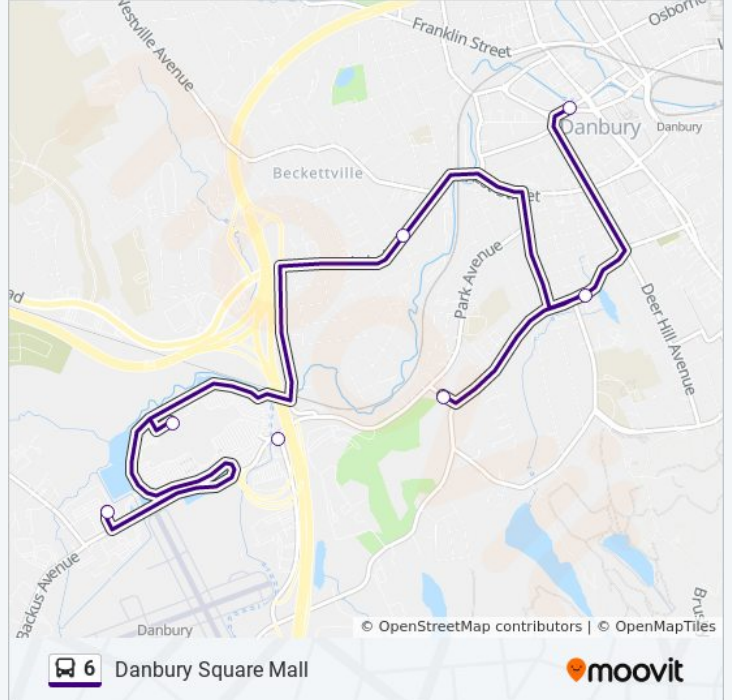

### Direction: Christopher Columbus Av Via Mall

8 stops

[VIEW LINE SCHEDULE](#)

Pulse Point

West Wooster St - Park Av

West Wooster St - Wooster Manor

33 Lake Av

Whole Foods

### Direction: Danbury Square Mall

7 stops

[VIEW LINE SCHEDULE](#)

Pulse Point

West Wooster St - Park Av

West Wooster St - Wooster Manor

33 Lake Av

Whole Foods

### 6 bus Time Schedule

Danbury Square Mall Route Timetable:

Sunday	Not Operational
Monday	8:30 AM - 6:00 PM
Tuesday	8:30 AM - 6:00 PM
Wednesday	8:30 AM - 6:00 PM
Thursday	8:30 AM - 6:00 PM
Friday	8:30 AM - 6:00 PM
Saturday	5:00 PM

### 6 bus Info

**Direction:** Danbury Square Mall

**Stops:** 7

**Trip Duration:** 25 min

**Line Summary:**

**Direction: Pulse Point**

9 stops

[VIEW LINE SCHEDULE](#)