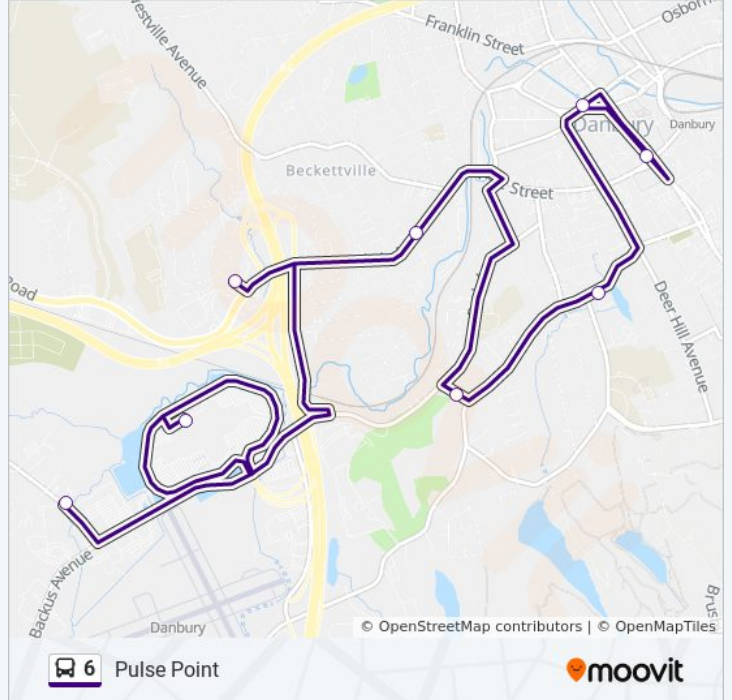

### 6 bus Info

**Direction:** Danbury Square Mall

**Stops:** 7

**Trip Duration:** 25 min

**Line Summary:**

**Direction: Pulse Point**

9 stops

[VIEW LINE SCHEDULE](#)

Christopher Columbus Av - Willow Pond Rd

Kenosia Av - Backus Av

Danbury Fair Mall

3 Mill Ridge Rd

33 Lake Av

West Wooster St - Park Av

West Wooster St - Wooster Manor

Nvcc

Pulse Point

**6 bus Time Schedule**

Pulse Point Route Timetable:

Sunday	Not Operational
Monday	6:05 AM - 5:24 PM
Tuesday	6:05 AM - 5:24 PM
Wednesday	6:05 AM - 5:24 PM
Thursday	6:05 AM - 5:24 PM
Friday	6:05 AM - 5:24 PM
Saturday	8:24 AM - 4:24 PM

**6 bus Info**

**Direction:** Pulse Point

**Stops:** 9

**Trip Duration:** 20 min

**Line Summary:**

6 bus time schedules and route maps are available in an offline PDF at [moovitapp.com](https://moovitapp.com). Use the [Moovit App](#) to see live bus times, train schedule or subway schedule, and step-by-step directions for all public transit in New York - New Jersey.