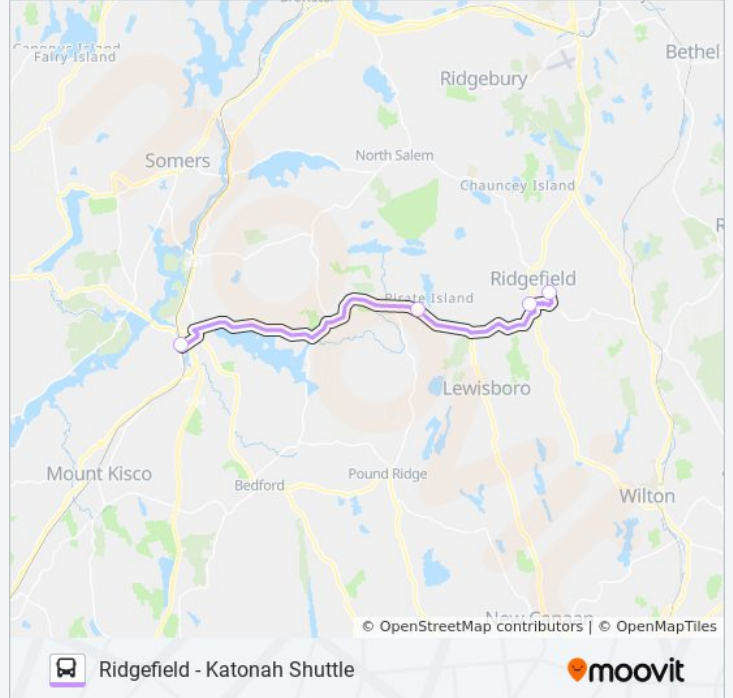

Use the Moovit App to find the closest RIDGEFIELD - KATONAH SHUTTLE bus station near you and find out when is the next RIDGEFIELD - KATONAH SHUTTLE bus arriving.

### Direction: Jessie Lee Church Park & Ride

4 stops

[VIEW LINE SCHEDULE](#)

Katonah Station

South Salem Municipal Lot Park & Ride

Prospect Ridge Park & Ride

Jessie Lee Church Park & Ride

### RIDGEFIELD - KATONAH SHUTTLE bus Time Schedule

Jessie Lee Church Park & Ride Route Timetable:

Sunday	Not Operational
Monday	6:13 AM - 7:36 PM
Tuesday	6:13 AM - 7:36 PM
Wednesday	6:13 AM - 7:36 PM
Thursday	6:13 AM - 7:36 PM
Friday	6:13 AM - 7:36 PM
Saturday	Not Operational

### RIDGEFIELD - KATONAH SHUTTLE bus Info

**Direction:** Jessie Lee Church Park & Ride

**Stops:** 4

**Trip Duration:** 22 min

**Line Summary:**

**Direction: Katonah Station**

4 stops

[VIEW LINE SCHEDULE](#)