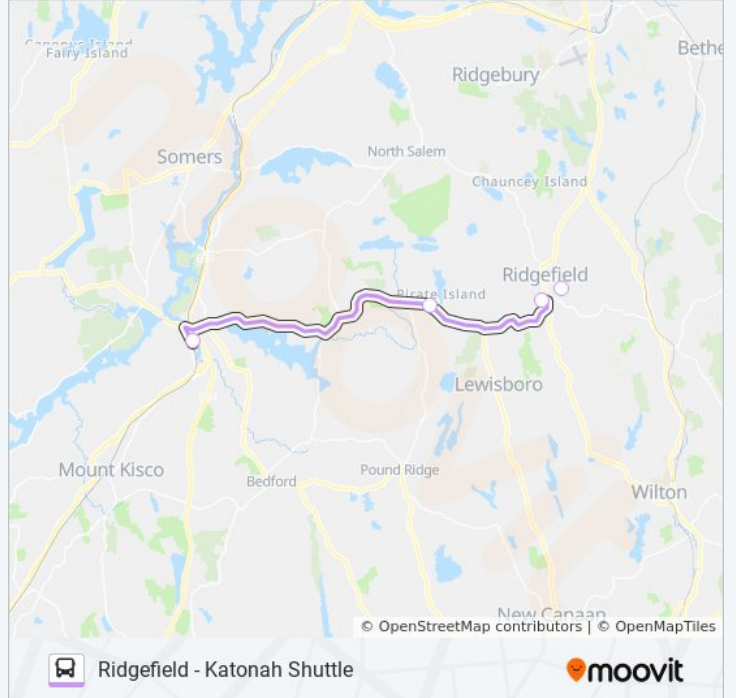

**Direction:** Katonah Station

**Stops:** 4

**Trip Duration:** 26 min

**Line Summary:**

**Direction: Prospect Ridge Park & Ride**

2 stops

[VIEW LINE SCHEDULE](#)

Katonah Railroad Station