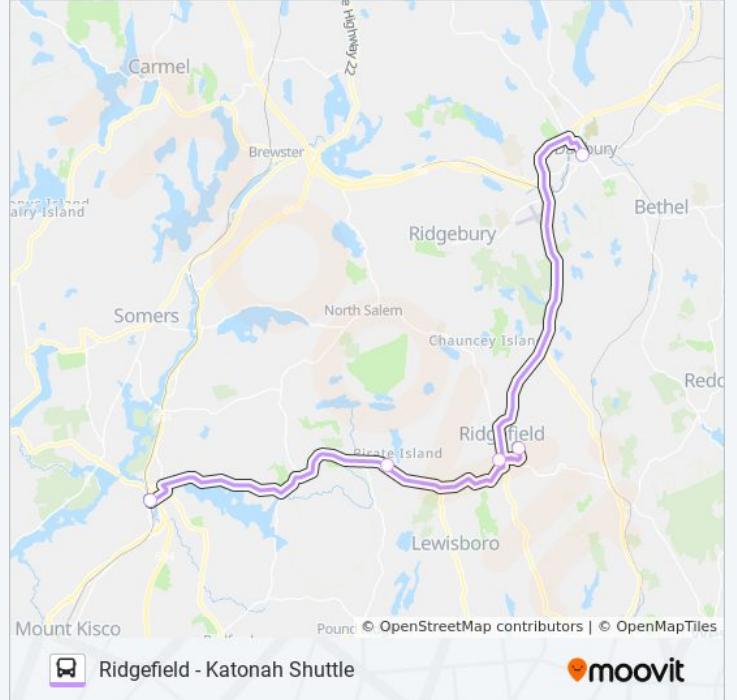

**RIDGEFIELD - KATONAH SHUTTLE bus Info**

**Direction:** Prospect Ridge Park & Ride

**Stops:** 2

**Trip Duration:** 25 min

**Line Summary:**

**Direction: Pulse Point**

5 stops

[VIEW LINE SCHEDULE](#)

Katonah Station

South Salem Municipal Lot Park & Ride

Prospect Ridge Park & Ride

Jessie Lee Church Park & Ride

Pulse Point

**RIDGEFIELD - KATONAH SHUTTLE bus Time Schedule**

Pulse Point Route Timetable:

Sunday	Not Operational
Monday	8:03 PM - 8:25 PM
Tuesday	8:03 PM - 8:25 PM
Wednesday	8:03 PM - 8:25 PM
Thursday	8:03 PM - 8:25 PM
Friday	8:03 PM - 8:25 PM
Saturday	Not Operational

**RIDGEFIELD - KATONAH SHUTTLE bus Info**

**Direction:** Pulse Point

**Stops:** 5

**Trip Duration:** 41 min

**Line Summary:**

RIDGEFIELD - KATONAH SHUTTLE bus time schedules and route maps are available in an offline PDF at [moovitapp.com](https://moovitapp.com). Use the [Moovit App](#) to see live bus times, train schedule or subway schedule, and step-by-step directions for all public transit in New York - New Jersey.