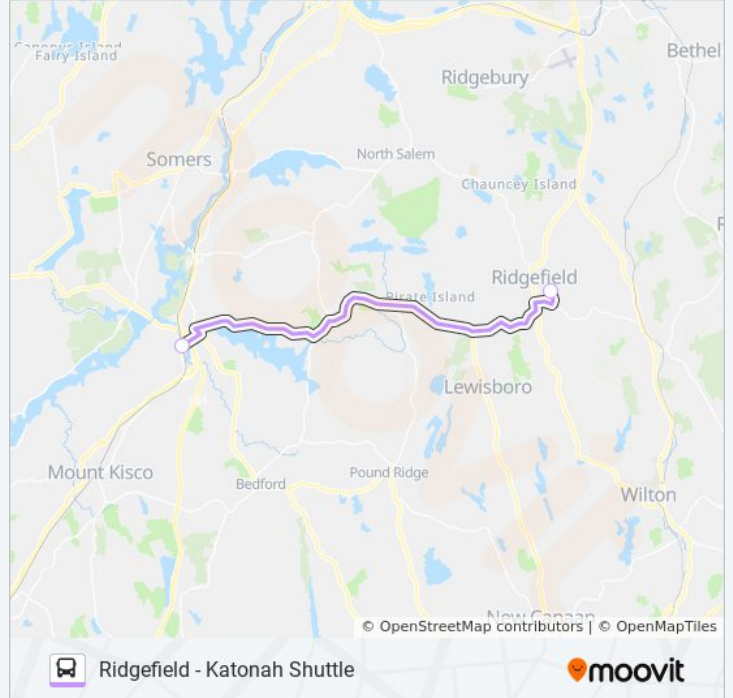

**Direction:** Katonah Station

**Stops:** 4

**Trip Duration:** 26 min

**Line Summary:**

**Direction: Prospect Ridge Park & Ride**

2 stops

[VIEW LINE SCHEDULE](#)

Katonah Railroad Station

Prospect Ridge Park & Ride

**RIDGEFIELD - KATONAH SHUTTLE bus Time Schedule**

Prospect Ridge Park & Ride Route Timetable:

Sunday	Not Operational
Monday	6:24 AM - 7:15 AM
Tuesday	6:24 AM - 7:15 AM
Wednesday	6:24 AM - 7:15 AM
Thursday	6:24 AM - 7:15 AM
Friday	6:24 AM - 7:15 AM
Saturday	Not Operational

**RIDGEFIELD - KATONAH SHUTTLE bus Info**

**Direction:** Prospect Ridge Park & Ride

**Stops:** 2

**Trip Duration:** 25 min

**Line Summary:**

**Direction: Pulse Point**

5 stops

[VIEW LINE SCHEDULE](#)