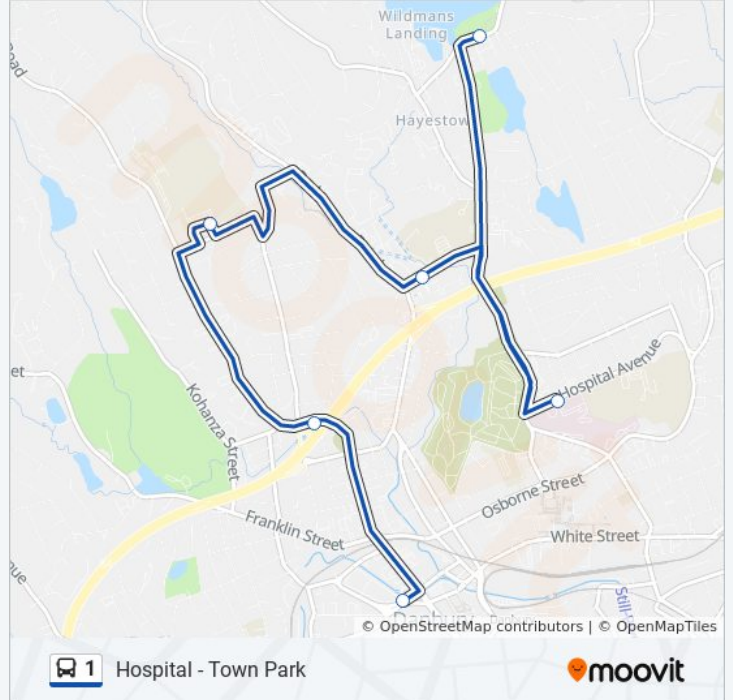

Hospital - Town Park

Get The App

The 1 bus line (Hospital - Town Park) has 2 routes. For regular weekdays, their operation hours are:
(1) Inbound: Town Park - Hospital In Danbury: 6:10 AM - 5:34 PM(2) Outbound: Town Park - Hospital In Danbury: 6:05 AM - 6:00 PM

Use the Moovit App to find the closest 1 bus station near you and find out when is the next 1 bus arriving.

Direction: Inbound: Town Park - Hospital In Danbury
6 stops
[VIEW LINE SCHEDULE](#)

- Town Park
- Danbury Hospital
- 12 Hayestown Av
- Danbury High School
- Main St - Golden Hill
- Pulse Point

1 bus Info

Direction: Inbound: Town Park - Hospital In Danbury
Stops: 6
Trip Duration: 21 min
Line Summary:

Direction: Outbound: Town Park - Hospital In Danbury

8 stops

[VIEW LINE SCHEDULE](#)

- Pulse Point
- Main St - Golden Hill
- Danbury High School
- 12 Hayestown Av
- Danbury Hospital
- Sand Pit Medical Center
- Saint Gregory Church
- Town Park

1 bus Info

Direction: Outbound: Town Park - Hospital In Danbury

Stops: 8

Trip Duration: 29 min

Line Summary:

1 bus time schedules and route maps are available in an offline PDF at moovitapp.com. Use the [Moovit App](#) to see live bus times, train schedule or subway schedule, and step-by-step directions for all public transit in New York - New Jersey.