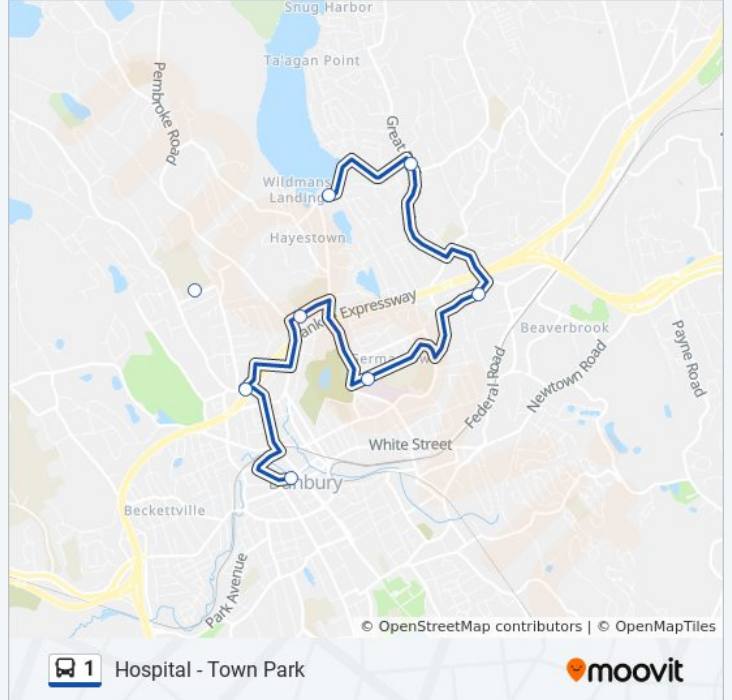

Use the Moovit App to find the closest 1 bus station near you and find out when is the next 1 bus arriving.

Direction: Inbound: Town Park - Hospital In Danbury
6 stops
[VIEW LINE SCHEDULE](#)

- Town Park
- Danbury Hospital
- 12 Hayestown Av
- Danbury High School
- Main St - Golden Hill
- Pulse Point

1 bus Info

Direction: Inbound: Town Park - Hospital In Danbury
Stops: 6
Trip Duration: 21 min
Line Summary:

Direction: Outbound: Town Park - Hospital In Danbury

8 stops

[VIEW LINE SCHEDULE](#)

- Pulse Point
- Main St - Golden Hill
- Danbury High School
- 12 Hayestown Av
- Danbury Hospital
- Sand Pit Medical Center
- Saint Gregory Church
- Town Park

1 bus Time Schedule

Outbound: Town Park - Hospital In Danbury Route
Timetable:

Sunday	Not Operational
Monday	6:05 AM - 6:00 PM
Tuesday	6:05 AM - 6:00 PM
Wednesday	6:05 AM - 6:00 PM
Thursday	6:05 AM - 6:00 PM
Friday	6:05 AM - 6:00 PM
Saturday	8:00 AM - 5:00 PM

1 bus Info

Direction: Outbound: Town Park - Hospital In Danbury

Stops: 8

Trip Duration: 29 min

Line Summary:

1 bus time schedules and route maps are available in an offline PDF at moovitapp.com. Use the [Moovit App](#) to see live bus times, train schedule or subway schedule, and step-by-step directions for all public transit in New York - New Jersey.