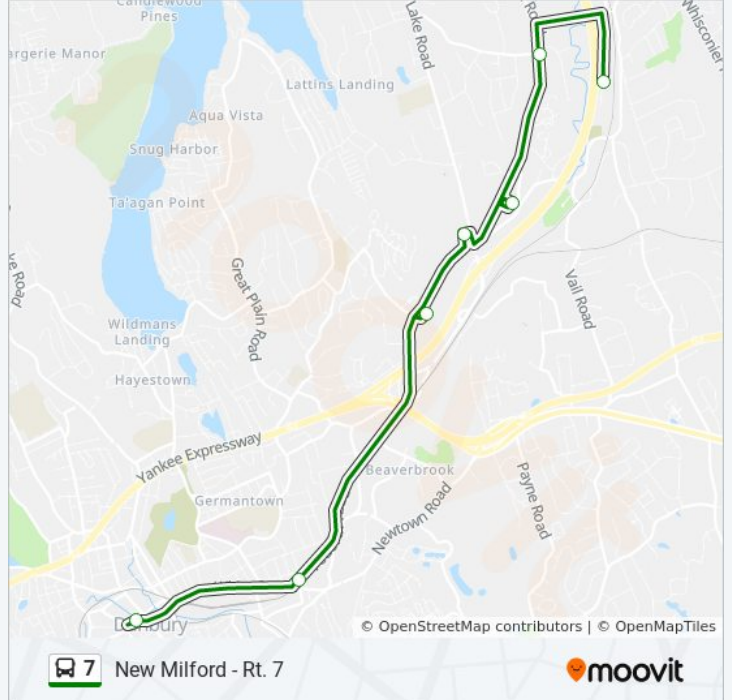

Use the Moovit App to find the closest 7 bus station near you and find out when is the next 7 bus arriving.

Direction: 91 Commerce Dr

7 stops

[VIEW LINE SCHEDULE](#)

Pulse Point

10 Federal Rd

Stew Leonards - Inside Lot

Candlewood Plaza

Shop Rite - Inside Lot

39 Old New Milford Rd

91 Commerce Dr

7 bus Time Schedule

91 Commerce Dr Route Timetable:

| | |
|-----------|-----------------|
| Sunday | Not Operational |
| Monday | 3:30 PM |
| Tuesday | 3:30 PM |
| Wednesday | 3:30 PM |
| Thursday | 3:30 PM |
| Friday | 3:30 PM |
| Saturday | Not Operational |

7 bus Info

Direction: 91 Commerce Dr

Stops: 7

Trip Duration: 22 min

Line Summary:

Direction: Medical Center

16 stops

[VIEW LINE SCHEDULE](#)

- Pulse Point
- 10 Federal Rd
- Stew Leonards - Inside Lot
- Candlewood Plaza
- Shop Rite - Inside Lot
- 39 Old New Milford Rd
- 91 Commerce Dr
- Brookfield Municipal Center
- Silvermine Rd - Dean Rd
- Four Corners
- New Milford High School
- Walmart
- Sunny Valley
- New Milford - Green
- Butter Brook
- Medical Center