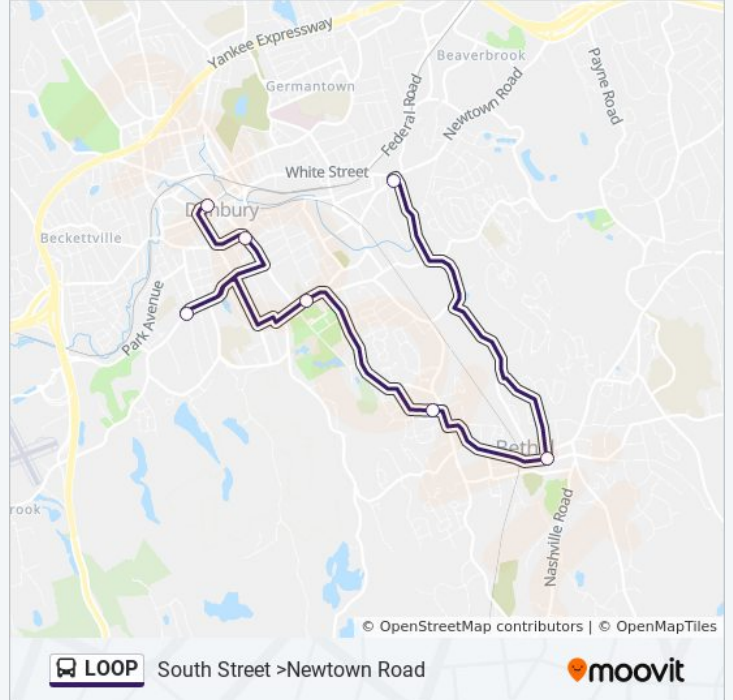

**LOOP bus Info**

**Direction:** Pulse Point To Berkshire Shopping Center

**Stops:** 8

**Trip Duration:** 25 min

**Line Summary:**

**Direction: Pulse Point To Triangle/Newton Rd**

7 stops

[VIEW LINE SCHEDULE](#)

- Pulse Point
- Danbury Public Library
- West Wooster St. - Jefferson Av
- South St - South St School
- Fleetwood Av - Grassy Plain St
- Pt Barnum Square
- Triangle St - Newtown Rd

**LOOP bus Time Schedule**

Pulse Point To Triangle/Newton Rd Route Timetable:

Sunday	6:57 PM
Monday	10:27 PM
Tuesday	10:27 PM
Wednesday	10:27 PM
Thursday	10:27 PM
Friday	10:27 PM
Saturday	10:27 PM

**LOOP bus Info**

**Direction:** Pulse Point To Triangle/Newton Rd

**Stops:** 7

**Trip Duration:** 20 min

**Line Summary:**

LOOP bus time schedules and route maps are available in an offline PDF at [moovitapp.com](https://moovitapp.com). Use the [Moovit App](#) to see live bus times, train schedule or subway schedule, and step-by-step directions for all public transit in New York - New Jersey.