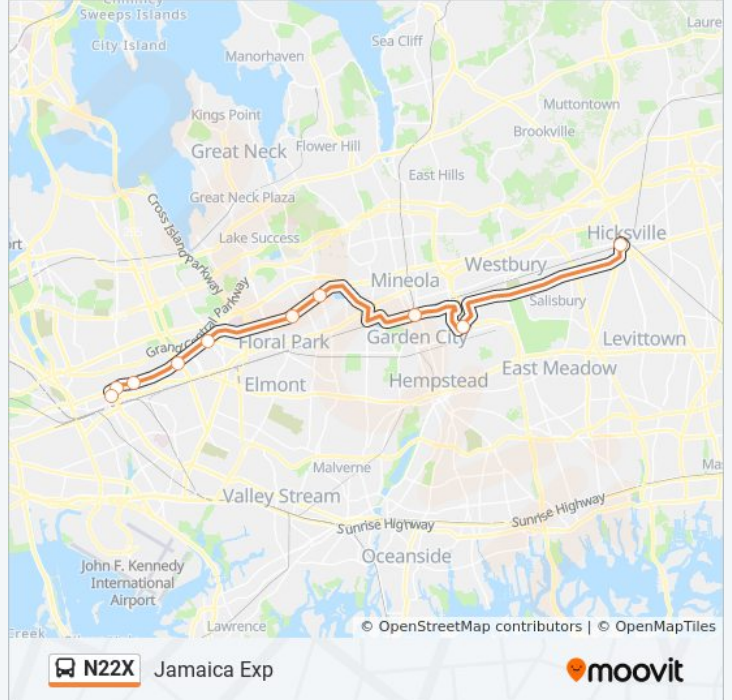

## Jamaica--Garden City EXP

[Get The App](#)

The N22X bus line (Jamaica--Garden City EXP) has 2 routes. For regular weekdays, their operation hours are:  
(1) Jamaica Exp: 5:21 AM - 5:49 PM (2) Roosevelt Field: 6:20 AM - 7:10 PM  
Use the Moovit App to find the closest N22X bus station near you and find out when is the next N22X bus arriving.

**Direction: Jamaica Exp**

12 stops

[VIEW LINE SCHEDULE](#)

Roosevelt Field Bus Term  
Glen Cove Rd / Old Country Rd  
Willis Av / Old Country  
New Hyde Park Rd / Hillside  
Cherry Ln / Hillside  
Little Neck Pw / Hillside  
Hillside Av/Winchester Bl  
Springfield Bl / Hillside  
Hillside Ave + Francis Lewis Blvd  
Hillside & 179 St / (Subway)  
Homelawn St / Hillside  
Jamaica Bus Term

**N22X bus Info****Direction:** Jamaica Exp**Stops:** 12**Trip Duration:** 58 min**Line Summary:**

**Direction: Roosevelt Field**

12 stops

[VIEW LINE SCHEDULE](#)

- Jamaica Bus Term
- 170 St / Hillside
- 182 St / Hillside
- 205 St / Hillside
- Springfield Bl / Hillside
- Hillside Av/Winchester Bl
- Little Neck Pw / Hillside
- Hillside Ave + Cherry Lane
- New Hyde Park Rd / Hillside
- County Seat Dr / Old Country Rd
- Clinton Rd / Old Country
- Roosevelt Field Bus Term