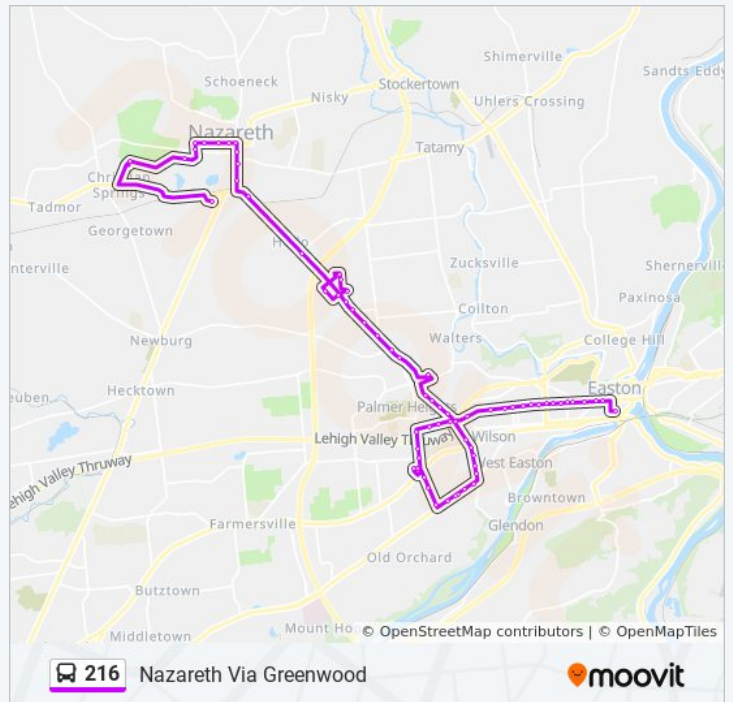

Greenwood at Hartley Sb

William Penn Plaza Eb

William Penn Plaza Wb

Greenwood at Grove Sb

Greenwood at Division Sb

Greenwood at Oregon

**216 bus Time Schedule**

Nazareth Via Greenwood Route Timetable:

**216 bus Info**

**Direction:** Nazareth Via Greenwood

**Stops:** 67

**Trip Duration:** 62 min

**Line Summary:**

Freemansburg at Milford Eb

Freemansburg at Dunkle Eb

Freemansburg at Hobson Eb