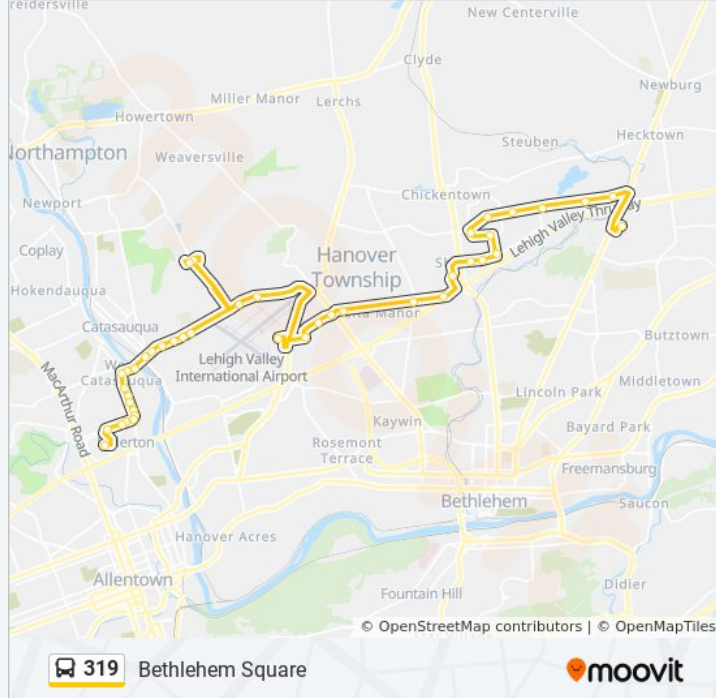

**319 bus Info**

**Direction:** Bethlehem Square

**Stops:** 43

**Trip Duration:** 50 min

**Line Summary:**

Race at 13th

Race at 15th Nb

Fed Ex Willowbrook

Brodhead at Schelden Eb

Brodhead at Township Line Eb

Brodhead at Mowrere Eb

Brodhead at Opus Eb

Brodhead at Fritch Eb

Bethlehem Square

**Direction: Fedex Willowbrook**

21 stops

[VIEW LINE SCHEDULE](#)

Atc - A Platform

Lvm - 1 Platform

Grape at Jordon Eb

Grape at 6th Eb

**319 bus Time Schedule**

Fedex Willowbrook Route Timetable:

Sunday	3:06 AM - 9:36 PM
Monday	3:06 AM - 9:45 PM
Tuesday	3:06 AM - 9:45 PM
Wednesday	3:06 AM - 9:45 PM
Thursday	3:06 AM - 9:45 PM
Friday	3:06 AM - 9:45 PM

### 319 bus Info

**Direction:** Fedex Willowbrook

**Stops:** 21

**Trip Duration:** 25 min

**Line Summary:**