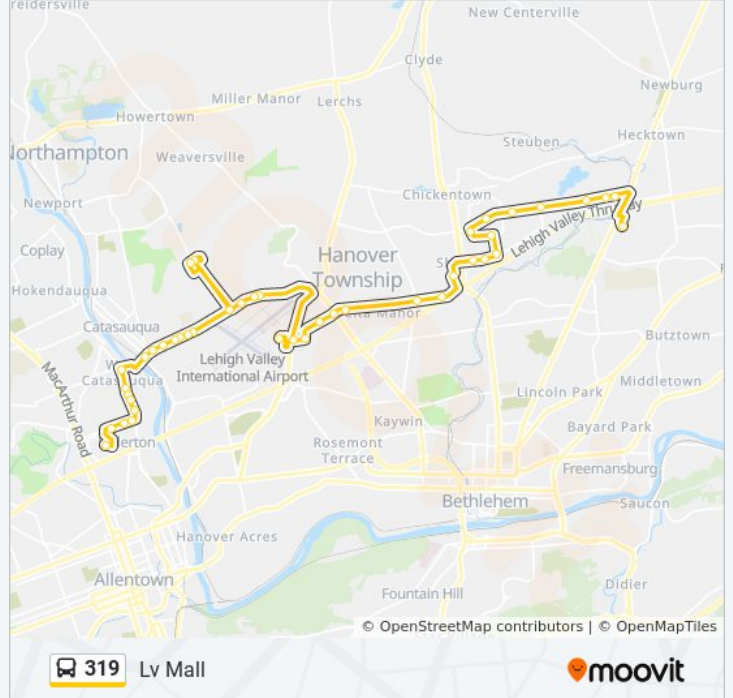

**319 bus Info**

**Direction:** Bethlehem Square

**Stops:** 43

**Trip Duration:** 50 min

**Line Summary:**

Race at 13th

Race at 15th Nb

Fed Ex Willowbrook

### 319 bus Info

**Direction:** Fedex Willowbrook

**Stops:** 21

**Trip Duration:** 25 min

**Line Summary:**

### Direction: Lv Mall

43 stops

[VIEW LINE SCHEDULE](#)

Bethlehem Square

Brodhead at Fritch Wb

Brodhead at Tracy

Brodhead at Opus Wb

Brodhead at Mowrere Wb

### 319 bus Info

**Direction:** Lv Mall

**Stops:** 43

**Trip Duration:** 55 min

**Line Summary:**

Highland at Adler Wb  
 Stoke Park at Wegmans Sb  
 330 Stoke Park Wb  
 Stoke Park at Jacksonville Wb  
 Stoke Park at High Point Wb  
 Avenue C at Schoenersville Wb  
 2124 Avenue C  
 City Line at Avenue C  
 City Line at Airport  
 Lvia - Airport Transit Center  
 Race at Cascade Wb  
 1680 Race  
 Race at Fashion Wb  
 Fed Ex Willowbrook  
 Willowbrook at Geodis  
 Race at Willowbrook Sb  
 Race at 15th Sb  
 Race at 14th  
 Race at 12th  
 Race at 11th Wb  
 Race at 10th Wb  
 Race at Pineapple Sb  
 Race at Front Sb  
 1st at Allen  
 3rd at Orchard Sb  
 3rd at Union Sb  
 3rd at American Sb  
 3rd at Jefferson Sb  
 Grape at 4th  
 Grape at 6th Wb  
 Grape at Jordan Wb  
 Lvm - 1 Platform