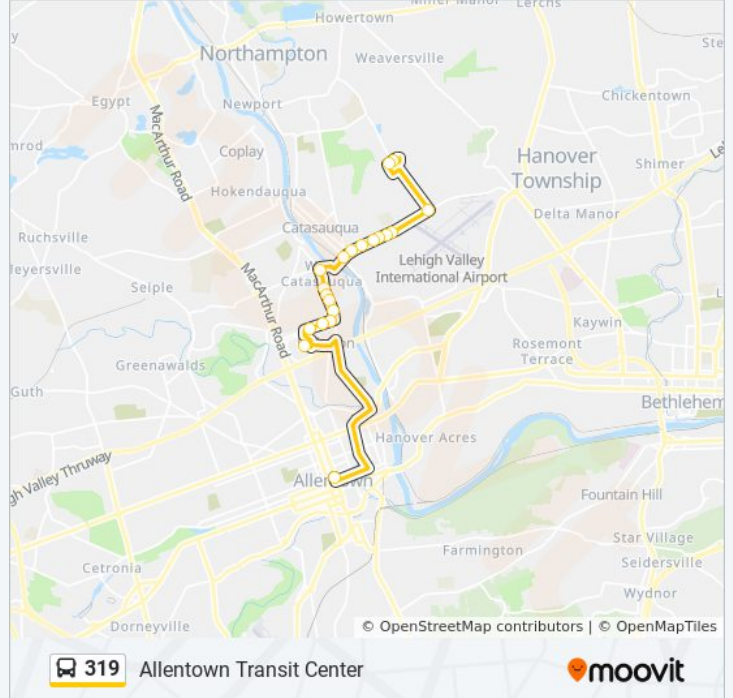

Use the Moovit App to find the closest 319 bus station near you and find out when is the next 319 bus arriving.

**Direction: Allentown Transit Center**

20 stops

[VIEW LINE SCHEDULE](#)

- Fed Ex Willowbrook
- Willowbrook at Geodis
- Race at Willowbrook Sb
- Race at 15th Sb
- Race at 14th
- Race at 12th
- Race at 11th Wb
- Race at 10th Wb
- Race at Pineapple Sb
- Race at Front Sb
- 1st at Allen
- 3rd at Orchard Sb
- 3rd at Union Sb
- 3rd at American Sb
- 3rd at Jefferson Sb
- Grape at 4th
- Grape at 6th Wb
- Grape at Jordan Wb
- Lvm - 1 Platform
- Atc - A Platform

**319 bus Info**

**Direction:** Allentown Transit Center

**Stops:** 20

**Trip Duration:** 16 min

**Line Summary:**

**Direction: Bethlehem Square**

43 stops

[VIEW LINE SCHEDULE](#)

**319 bus Info**

**Direction:** Bethlehem Square

**Stops:** 43

**Trip Duration:** 50 min

**Line Summary:**

Race at 13th

Race at 15th Nb

Fed Ex Willowbrook

### 319 bus Info

**Direction:** Fedex Willowbrook

**Stops:** 21

**Trip Duration:** 25 min

**Line Summary:**