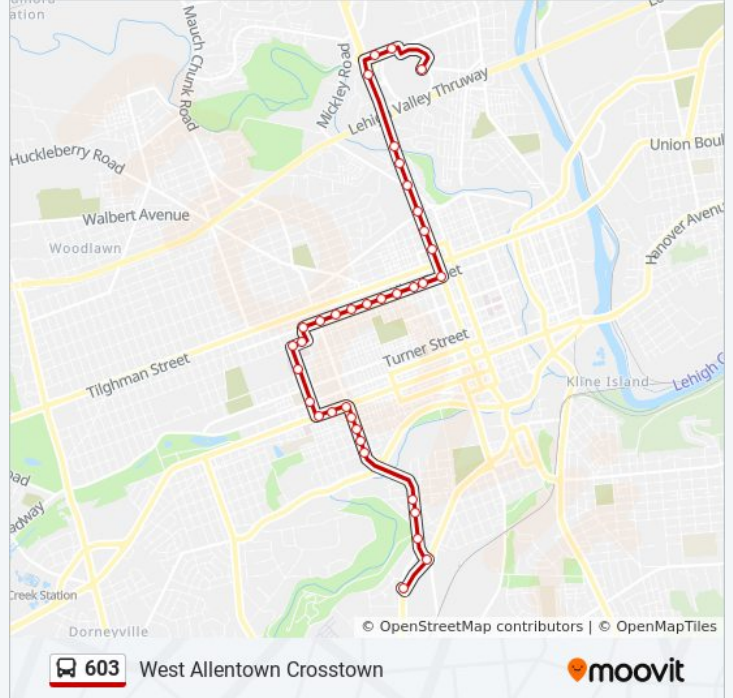

Allen at 10th Wb

Allen at 11th Wb

Allen at 12th Wb

Allen at 13th Wb

Allen at 14th Wb

Allen at 15th Wb

Allen at 16th

Liberty at 16th Wb

Liberty at 17th Wb

17th at Chew

17th at Linden Sb

Hamilton at 17th Eb

Hamilton at 16th Eb

Hamilton at 15th Eb

15th at Walnut Sb

15th at Union Sb

15th at Fairview Sb

15th at Elm Sb

Jefferson at Wyoming Sb

Jefferson at Cumberland Sb

Jefferson at Lehigh Parkway Sb

12th at Lehigh

Jefferson at Lehigh Nb

603 bus time schedules and route maps are available in an offline PDF at moovitapp.com. Use the [Moovit App](#) to see live bus times, train schedule or subway schedule, and step-by-step directions for all public transit in New York - New Jersey.

[About Moovit](#) • [MaaS Solutions](#) • [Supported Countries](#) • [Mooviter Community](#)

© 2024 Moovit - All Rights Reserved

Check Live Arrival Times