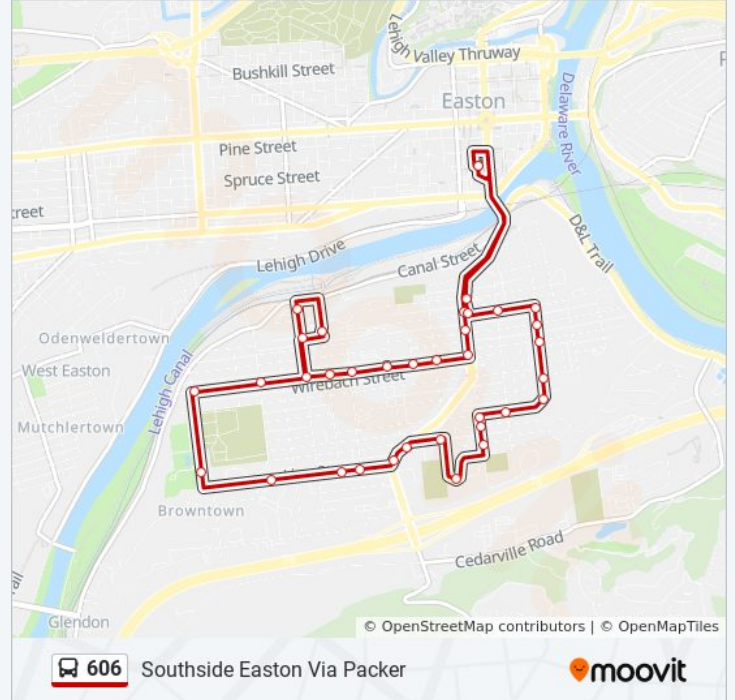

Philadelphia at Williams Nb

Williams at Davis Eb

Easton Food Market

St John at Palmer Nb

St John at Rock Nb

St John at Grant

Grant at Folk Wb

Grant at Charles

Charles at Bird Nb

Charles at Kleinhans Nb

Charles at Wilkes Barre Nb

Charles at Nesquehoning Nb

Nesquehoning at Folk

Nesquehoning at St John

St John at St Joseph

Eitc - Easton Intermodal Transit Center

606 bus time schedules and route maps are available in an offline PDF at moovitapp.com. Use the [Moovit App](#) to see live bus times, train schedule or subway schedule, and step-by-step directions for all public transit in New York - New Jersey.

[About Moovit](#) • [MaaS Solutions](#) • [Supported Countries](#) • [Mooviter Community](#)

© 2024 Moovit - All Rights Reserved

Check Live Arrival Times