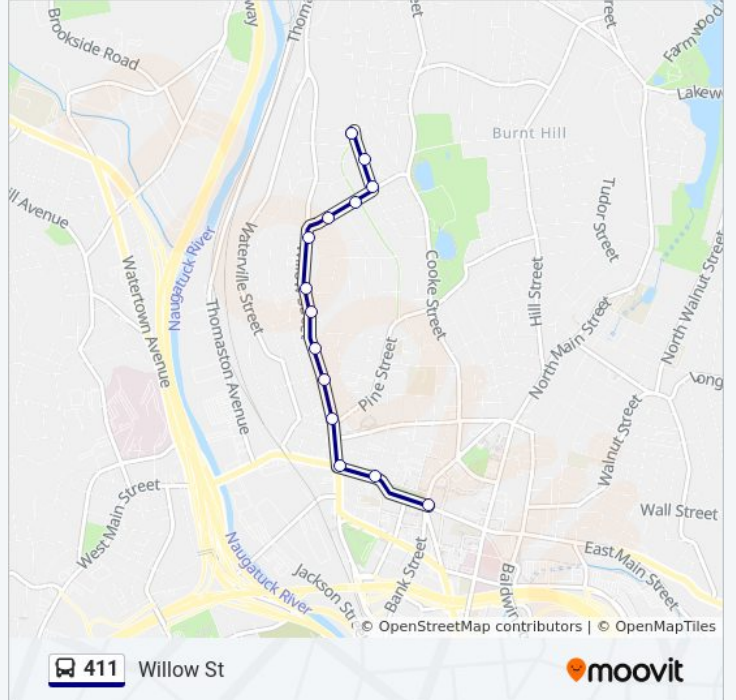

411

Willow St

Get The App

The 411 bus line (Willow St) has 2 routes. For regular weekdays, their operation hours are:

(1) 411 - Willow St-Downtown Waterbury: 6:15 AM - 11:48 PM (2) 411 - Willow St-Overlook: 6:00 AM - 11:30 PM

Use the Moovit App to find the closest 411 bus station near you and find out when is the next 411 bus arriving.

Direction: 411 - Willow St-Downtown Waterbury

14 stops

[VIEW LINE SCHEDULE](#)

Farmington Ave @ Calument St

Direction: 411 - Willow St-Downtown Waterbury

Stops: 14

Trip Duration: 11 min

Line Summary:

Direction: 411 - Willow St-Overlook

14 stops

[VIEW LINE SCHEDULE](#)

East Main St @ N Main St

Direction: 411 - Willow St-Overlook

Stops: 14

Trip Duration: 10 min

Line Summary:

411 bus time schedules and route maps are available in an offline PDF at moovitapp.com. Use the [Moovit App](#) to see live bus times, train schedule or subway schedule, and step-by-step directions for all public transit in New York - New Jersey.