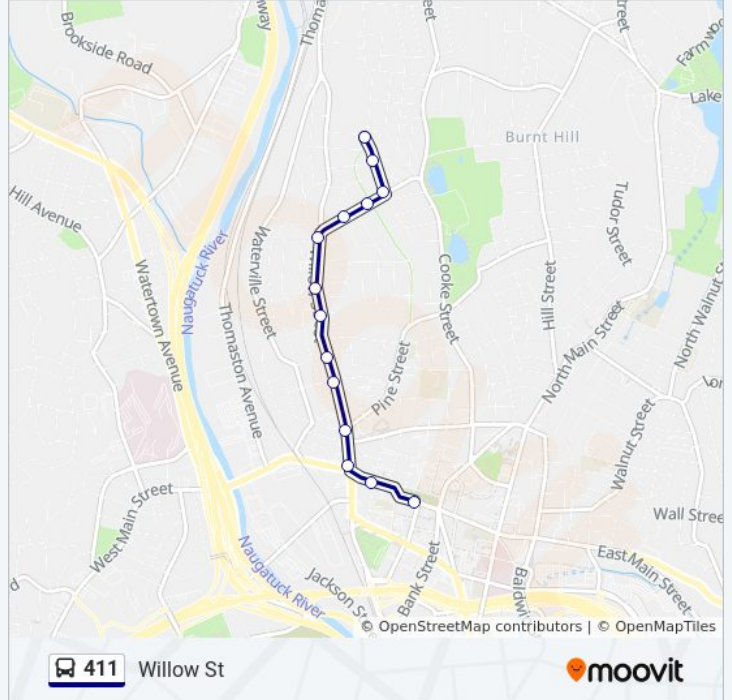

Use the Moovit App to find the closest 411 bus station near you and find out when is the next 411 bus arriving.

Direction: 411 - Willow St-Downtown Waterbury

14 stops

[VIEW LINE SCHEDULE](#)

Farmington Ave @ Calument St

Farmington Ave @ Fleming St

Farmington Ave @ Roseland Ave

Roseland Ave @ Columbia Blvd

Roseland Ave @ Crescent St

Willow St @ Wildwood Ave

Willow St @ Plaza Ave

Willow St @ Ludlow St

Willow St @ Ridgewood St

Direction: 411 - Willow St-Downtown Waterbury

Stops: 14

Trip Duration: 11 min

Line Summary:

Direction: 411 - Willow St-Overlook

14 stops

[VIEW LINE SCHEDULE](#)

East Main St @ N Main St

W Main St @ Central Ave

W Main St @ Willow St

Willow St @ Pine St

Willow St @ Hillside Ave

Willow St @ Ridgewood St

Willow St @ Willow Ct

Willow St @ Opp Plaza Ave

Willow St @ Opp Wildwood Ave