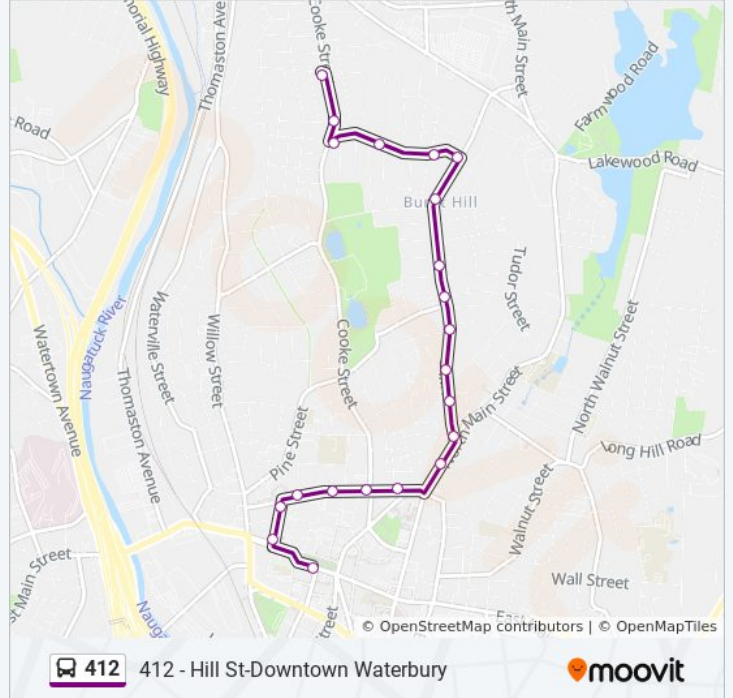

Direction: 412 - Hill St-Downtown Waterbury

21 stops

[VIEW LINE SCHEDULE](#)

White St @ Cooke St

Cooke St @ Herkimer St

Moran St @ Cooke St

Moran St @ Houston St

Moran St @ Opp Linwood St

N Main St @ Elizabeth St

Grove St @ Adams St

Grove St @ Cooke St

Grove St @ 1st Ave

Grove St @ Central Ave

Holmes Ave @ Grove St

Holmes Ave @ W Main St

West Main St @ Leavenworth St

412 bus Info

Direction: 412 - Hill St-Downtown Waterbury

Stops: 21

Trip Duration: 12 min

Line Summary:

Direction: 412 - Hill St-White St

22 stops

[VIEW LINE SCHEDULE](#)

412 bus Info

Direction: 412 - Hill St-White St

Stops: 22

Trip Duration: 13 min

Line Summary: