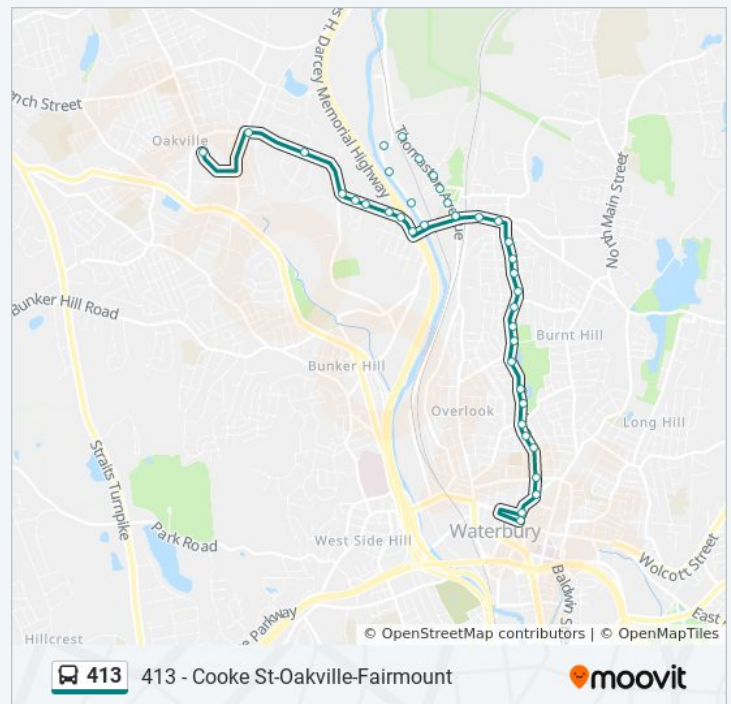

Colonial Ave @ Chester Ave

Colonial Ave @ Opp Pembroke Ave

Colonial Ave @ Berkshire Dr

Colonial Ave @ Lester Dr

Colonial Ave @ Brookside Rd

Sunnyside Ave @ Shaw Farm Rd

Sunnyside Ave @ Falls Ave

Falls Ter @ Contour Ct

413 bus Info

Direction: 413 - Cooke St-Oakville-Fairmount

Stops: 38

Trip Duration: 25 min

Line Summary:

Brookside To Hill St

27 stops

[VIEW LINE SCHEDULE](#)