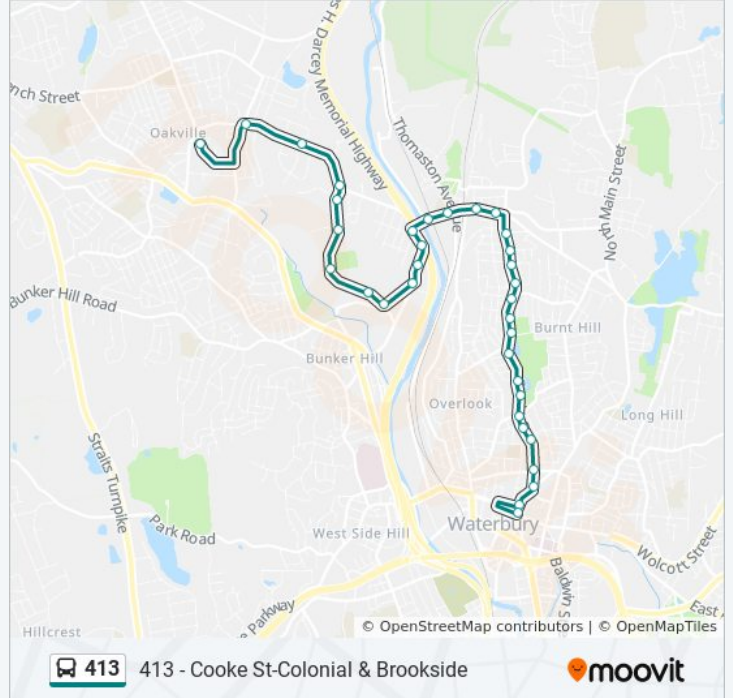

413 bus Info

Direction: 413 - Cooke St-Colonial & Brookside

Stops: 34

Trip Duration: 28 min

Line Summary:

Huntingdon Ave @ Colonial Ave
 Huntingdon Ave @ Middlesex St
 Huntingdon Ave @ Ford Ave
 Huntingdon Ave @ E Aurora St
 Huntingdon Ave @ Brookside Rd
 Brookside Rd @ 78 Brookside Rd
 Brookside Rd @ 280 Brookside Rd
 Brookside Rd @ Fulkerson Dr
 Brookside Rd @ Grandwood Ave
 Colonial Ave @ Brookside Rd
 Sunnyside Ave @ Shaw Farm Rd
 Sunnyside Ave @ Falls Ave
 Falls Ter @ Contour Ct

Direction: 413 - Cooke St-Downtown Waterbury

38 stops

[VIEW LINE SCHEDULE](#)

Falls Ter @ Contour Ct
 Buckingham St @ Sunnyside Ave
 Buckingham St @ Quad's Deli
 French St @ Buckingham St
 French St @ Tarbell Ave
 Tarbell Ave @ Hillcrest Ave
 Tarbell Ave @ Taft Ave
 Falls Ave @ Sunnyside Ave
 Sunnyside Ave @ Hilltop Rd
 Sunnyside Ave @ Northridge Dr
 Colonial Ave @ Lester Dr
 Colonial Ave @ Dorchester Ave
 Colonial Ave @ Pembroke Ave
 Colonial Ave @ Monmouth Ave
 Huntingdon Ave @ Chase River Rd
 Huntingdon Ave @ Thomaston Ave