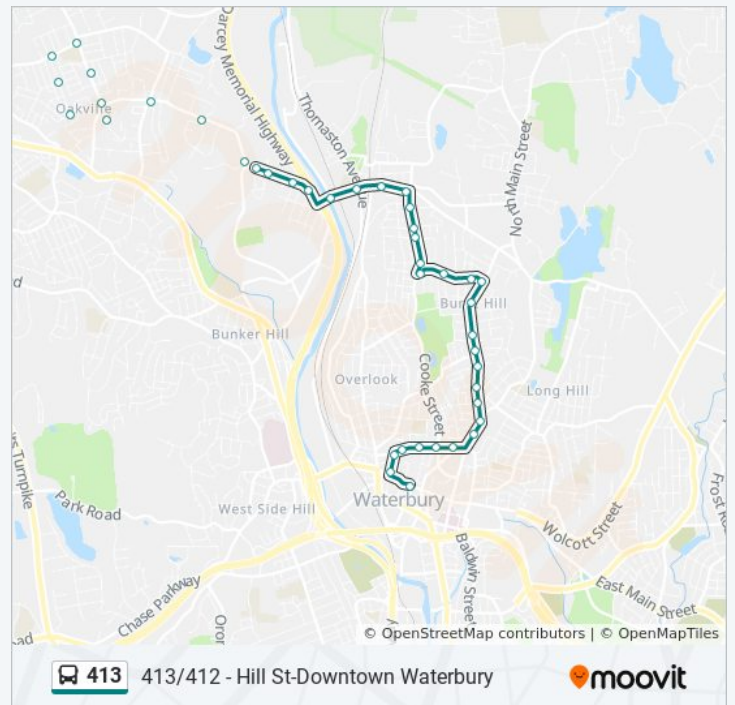

Use the Moovit App to find the closest 413 bus station near you and find out when is the next 413 bus arriving.

Direction: 413 - Cooke St-Colonial & Brookside

34 stops

[VIEW LINE SCHEDULE](#)

- East Main St @ N Main St
- N Main St @ W Main St
- Cooke St @ N Main St
- Cooke St @ Grove St
- Cooke St @ Hopkins St
- Cooke St @ Matson Ct
- Cooke St @ Pine St
- Cooke St @ Sterting St
- Cooke St @ Opp Farmington Ave
- Cooke St @ Opp Earl St
- Cooke St @ Greenwood Ave
- Cooke St @ Opp Gordon St
- Cooke St @ Moran St
- Cooke St @ Avalon Cir 1
- Cooke St @ Avalon Cir 2
- Cooke St @ Williamson Dr
- Cooke St @ Nottingham Ter
- Homer St @ Terrace Ave
- Homer St @ Hanover St
- Huntingdon Ave @ Thomaston Ave
- Huntingdon Ave @ Chase River Rd

413 bus Info

Direction: 413 - Cooke St-Colonial & Brookside

Stops: 34

Trip Duration: 28 min

Line Summary:

Huntingdon Ave @ Colonial Ave
 Huntingdon Ave @ Middlesex St
 Huntingdon Ave @ Ford Ave
 Huntingdon Ave @ E Aurora St
 Huntingdon Ave @ Brookside Rd
 Brookside Rd @ 78 Brookside Rd
 Brookside Rd @ 280 Brookside Rd
 Brookside Rd @ Fulkerson Dr
 Brookside Rd @ Grandwood Ave
 Colonial Ave @ Brookside Rd
 Sunnyside Ave @ Shaw Farm Rd
 Sunnyside Ave @ Falls Ave
 Falls Ter @ Contour Ct

Cooke St @ Williamson Dr

Cooke St @ Nottingham Ter

Homer St @ Terrace Ave

Homer St @ Hanover St

Thomaston Ave @ Homer St

Thomaston Ave @ Waterville Green St

Thomaston Ave @ Boyden St

Thomaston Ave @ Sheffield St

413 bus Info

Direction: 413/412 - Hill St-Downtown Waterbury

Stops: 41

Trip Duration: 14 min

Line Summary:

Hill St @ Crown St

Hill St @ N Main St

N Main St @ Elizabeth St