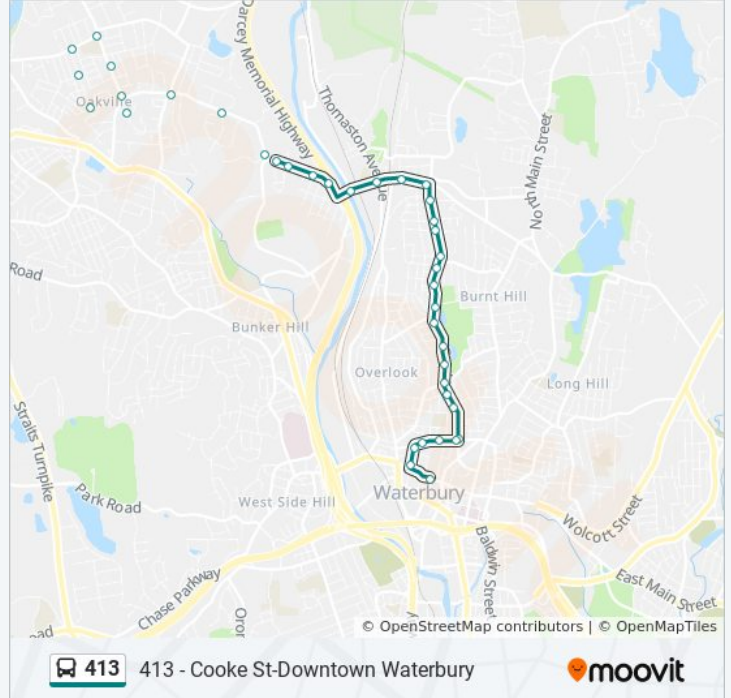

413 bus Info

Direction: 413 - Cooke St-Colonial & Brookside

Stops: 34

Trip Duration: 28 min

Line Summary:

Huntingdon Ave @ Colonial Ave
 Huntingdon Ave @ Middlesex St
 Huntingdon Ave @ Ford Ave
 Huntingdon Ave @ E Aurora St
 Huntingdon Ave @ Brookside Rd
 Brookside Rd @ 78 Brookside Rd
 Brookside Rd @ 280 Brookside Rd
 Brookside Rd @ Fulkerson Dr
 Brookside Rd @ Grandwood Ave
 Colonial Ave @ Brookside Rd
 Sunnyside Ave @ Shaw Farm Rd
 Sunnyside Ave @ Falls Ave
 Falls Ter @ Contour Ct

Direction: 413 - Cooke St-Downtown Waterbury

38 stops

[VIEW LINE SCHEDULE](#)

Falls Ter @ Contour Ct
 Buckingham St @ Sunnyside Ave
 Buckingham St @ Quad's Deli
 French St @ Buckingham St
 French St @ Tarbell Ave
 Tarbell Ave @ Hillcrest Ave
 Tarbell Ave @ Taft Ave
 Falls Ave @ Sunnyside Ave
 Sunnyside Ave @ Hilltop Rd
 Sunnyside Ave @ Northridge Dr
 Colonial Ave @ Lester Dr
 Colonial Ave @ Dorchester Ave
 Colonial Ave @ Pembroke Ave
 Colonial Ave @ Monmouth Ave
 Huntingdon Ave @ Chase River Rd
 Huntingdon Ave @ Thomaston Ave

413 bus Info

Direction: 413 - Cooke St-Downtown Waterbury

Stops: 38

Trip Duration: 25 min

Line Summary:

Homer St @ Opp Hanover St
 Homer St @ Opp Terrace Ave
 Cooke St @ Nottingham Ter
 Cooke St @ Bonair Ave
 Cooke St @ White St
 Cooke St @ Herkimer St
 Cooke St @ Leffingwell Ave
 Cooke St @ Gordon St
 Cooke St @ Opp Greenwood Ave
 Cooke St @ Earl St
 Cooke St @ Farmington Ave
 Cooke St @ Sterling St
 Cooke St @ Pine St
 Cooke St @ Woodlawn Ter
 Cooke St @ Opp Hopkins St
 Cooke St @ Grove St
 Grove St @ Cooke St
 Grove St @ 1st Ave
 Grove St @ Central Ave
 Holmes Ave @ Grove St
 Holmes Ave @ W Main St
 West Main St @ Leavenworth St

413 413 - Cooke St-Downtown Waterbury

Direction: 413 - Cooke St-Oakville-Fairmount

38 stops

[VIEW LINE SCHEDULE](#)

East Main St @ N Main St
 N Main St @ W Main St
 Cooke St @ N Main St
 Cooke St @ Grove St
 Cooke St @ Hopkins St
 Cooke St @ Matson Ct
 Cooke St @ Pine St