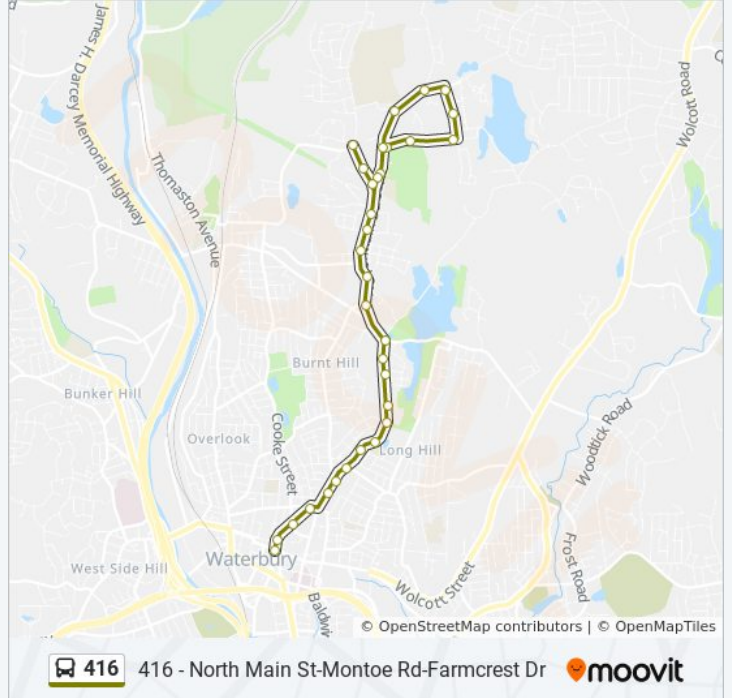

416 bus Info

Direction: 416 - North Main St-Montoe Rd-Farmcrest Dr

Stops: 32

Trip Duration: 15 min

Line Summary:

N Main St @ Opp Kimble Ave
 N Main St @ Opp Haven Health Ctr
 Montoe Rd @ N Main St
 Montoe Rd @ Bucks Hill Park
 Montoe Rd @ Chestnut Hill Ave
 Chestnut Hill Ave @ Granada Dr
 Chestnut Hill Ave @ N Main St
 N Main St @ Grassy Hill Rd
 N Main St @ Buckridge Rd
 N Main St @ Lisa Ct
 N Main St @ Haven Health Ctr
 Bucks Hill Rd @ N Main St
 Bucks Hill Rd @ Cemetery Rd
 Farmcrest Dr @ Bucks Hill Rd

Direction: 416f - North Main St-Farmcrest Dr

22 stops

[VIEW LINE SCHEDULE](#)

S Main St @ E Main St
 N Main St @ W Main St
 N Main St @ Kingsbury St
 N Main St @ Grove St
 N Main St @ Opp Elizabeth St
 N Main St @ Opp Hill St 1
 N Main St @ E Farm St
 N Main St @ Griggs St
 N Main St @ Tudor St
 N Main St @ Opp Platt St
 N Main St @ City Mills Ln
 N Main St @ Bellevue St
 N Main St @ Truman Apartments
 N Main St @ Lakewood Rd
 N Main St @ Opp Hill St 2

416 bus Info

Direction: 416f - North Main St-Farmcrest Dr

Stops: 22

Trip Duration: 13 min

Line Summary:

N Main St @ Valentino Dr

N Main St @ Opp Fern Hill Ave

N Main St @ Starlett Ln