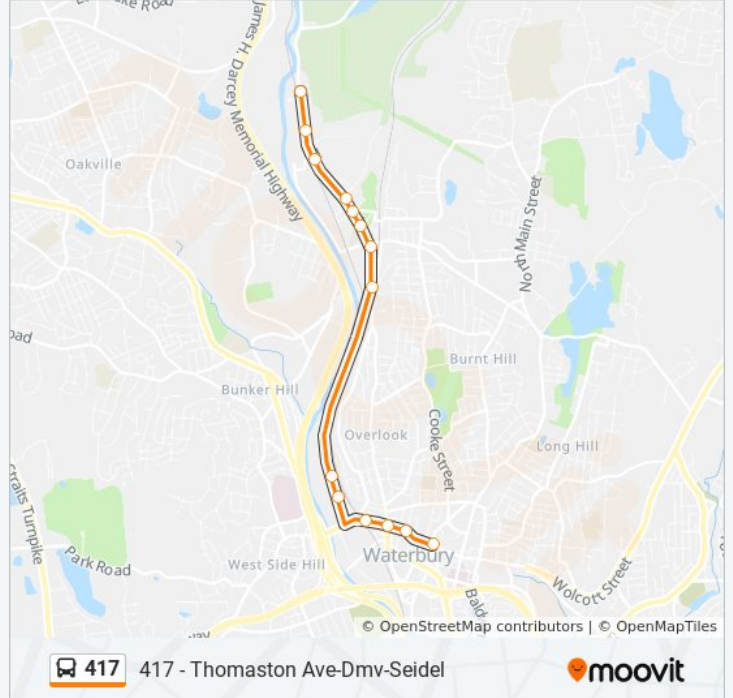

417

417 - Thomaston Ave-Dmv-Seidel

Get The App

The 417 bus line (417 - Thomaston Ave-Dmv-Seidel) has 3 routes. For regular weekdays, their operation hours are:
 (1) 417 - Thomaston Ave-Dmv-Seidel: 6:30 AM - 4:00 PM
 (2) 417 - Thomaston Ave-Downtown Waterbury: 6:10 AM - 4:33 PM
 (3) 417 - Thomaston Ave-North East Trans: 9:00 AM - 5:00 PM

Use the Moovit App to find the closest 417 bus station near you and find out when is the next 417 bus arriving.

Direction: 417 - Thomaston Ave-Dmv-Seidel

14 stops

[VIEW LINE SCHEDULE](#)

- East Main St @ N Main St
- W Main St @ Central Ave
- W Main St @ Willow St
- W Main St @ Sperry St
- Thomaston Ave @ Model Garage
- Thomaston Ave @ Dept Of Social Services
- Thomaston Ave @ Bacco's Restaurant
- Thomaston Ave @ Homer St
- Thomaston Ave @ Waterville Green St
- Thomaston Ave @ Boyden St
- Thomaston Ave @ Sheffield St
- Thomaston Ave @ Commons Ct
- Thomaston Ave @ S Commons Rd
- Thomaston Ave @ Dmv

417 bus Info

Direction: 417 - Thomaston Ave-Dmv-Seidel

Stops: 14

Trip Duration: 13 min

Line Summary:

Direction: 417 - Thomaston Ave-Downtown Waterbury

15 stops

[VIEW LINE SCHEDULE](#)

417 bus Info

Direction: 417 - Thomaston Ave-Downtown Waterbury

Stops: 15

Trip Duration: 18 min

Line Summary:

417 417 - Thomaston Ave-Downtown Waterbury 

Direction: 417 - Thomaston Ave-North East Trans

15 stops