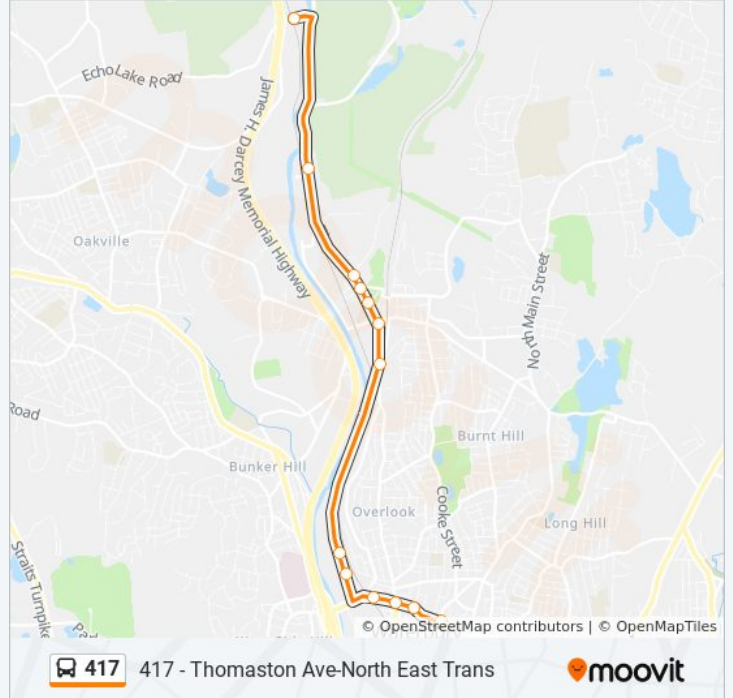

Use the Moovit App to find the closest 417 bus station near you and find out when is the next 417 bus arriving.

Direction: 417 - Thomaston Ave-Dmv-Seidel

14 stops

[VIEW LINE SCHEDULE](#)

- East Main St @ N Main St
- W Main St @ Central Ave
- W Main St @ Willow St
- W Main St @ Sperry St
- Thomaston Ave @ Model Garage
- Thomaston Ave @ Dept Of Social Services
- Thomaston Ave @ Bacco's Restaurant
- Thomaston Ave @ Homer St
- Thomaston Ave @ Waterville Green St
- Thomaston Ave @ Boyden St
- Thomaston Ave @ Sheffield St
- Thomaston Ave @ Commons Ct
- Thomaston Ave @ S Commons Rd
- Thomaston Ave @ Dmv

417 bus Info

Direction: 417 - Thomaston Ave-Dmv-Seidel

Stops: 14

Trip Duration: 13 min

Line Summary:

Direction: 417 - Thomaston Ave-Downtown Waterbury

15 stops

[VIEW LINE SCHEDULE](#)

[VIEW LINE SCHEDULE](#)

- East Main St @ N Main St
- W Main St @ Central Ave
- W Main St @ Willow St
- W Main St @ Sperry St
- Thomaston Ave @ Model Garage
- Thomaston Ave @ Dept Of Social Services
- Thomaston Ave @ Bacco's Restaurant
- Thomaston Ave @ Homer St
- Thomaston Ave @ Waterville Green St
- Thomaston Ave @ Boyden St
- Thomaston Ave @ Sheffield St
- Thomaston Ave @ Commons Ct
- Thomaston Ave @ S Commons Rd
- Thomaston Ave @ Dmv
- Frost Bridge Rd @ North East Transportation

417 bus Info

Direction: 417 - Thomaston Ave-North East Trans

Stops: 15

Trip Duration: 18 min

Line Summary:

417 bus time schedules and route maps are available in an offline PDF at moovitapp.com. Use the [Moovit App](#) to see live bus times, train schedule or subway schedule, and step-by-step directions for all public transit in New York - New Jersey.