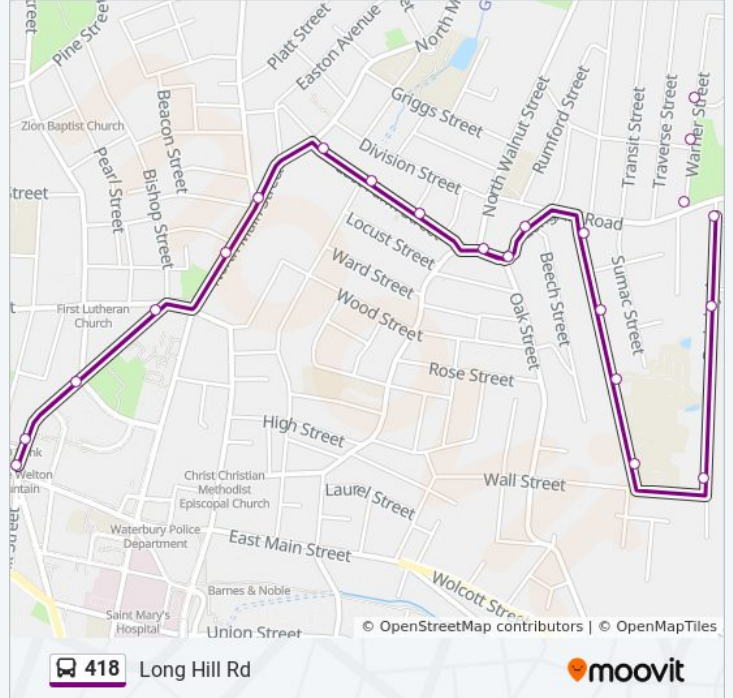

Stops: 31

Trip Duration: 13 min

Line Summary:

Warner St @ Opp Hope St
 Warner St @ Garden Cir
 Warner Pl @ Garden Cir
 Warner St @ Opp Garden Cir
 Warner St @ Hope St
 Warner St @ Long Hill Rd
 Long Hill Rd @ Warner St
 Wolcott St @ 840 Wolcott St
 Mattatuck Plaza @ Shop Rite
 Wolcott St @ Long Hill Rd
 Berkeley Ave @ Long Hill Rd

418 bus Time Schedule

418 - Long Hill Rd-Downtown Waterbury Route
 Timetable:

Sunday	9:15 AM - 4:15 PM
Monday	5:52 AM - 11:15 PM
Tuesday	5:52 AM - 11:15 PM
Wednesday	5:52 AM - 11:15 PM
Thursday	5:52 AM - 11:15 PM
Friday	5:52 AM - 11:15 PM
Saturday	6:15 AM - 11:15 PM

418 bus Info

Direction: 418 - Long Hill Rd-Downtown Waterbury

Stops: 23

Trip Duration: 12 min

Line Summary:

N Main St @ Elizabeth St

N Main St @ Grove St

N Main St @ Cooke St

N Main St @ W Main St

Waterbury Green @ North Main

418 bus time schedules and route maps are available in an offline PDF at moovitapp.com. Use the [Moovit App](#) to see live bus times, train schedule or subway schedule, and step-by-step directions for all public transit in New York - New Jersey.