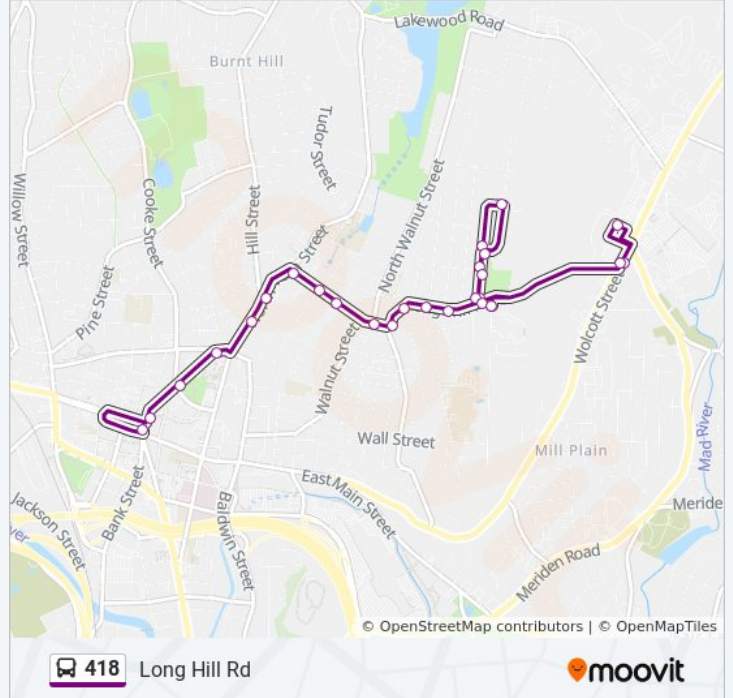

418 bus Info

Direction: 418 - Long Hill Rd-Berkeley Heights

Stops: 24

Trip Duration: 10 min

Line Summary:

Birch St @ Long Hill Rd

Long Hill Rd @ Opp Beech St

Long Hill Rd @ Oak St

Long Hill Rd @ Sumac St

Warner St @ Long Hill Rd

Warner St @ Opp Hope St

Warner St @ Garden Cir

Warner Pl @ Garden Cir

418 bus Time Schedule

418 - Long Hill Rd-Berkeley Heights Via Garden Cir
Route Timetable:

Sunday	10:00 AM - 5:00 PM
Monday	6:40 AM - 5:40 PM
Tuesday	6:40 AM - 5:40 PM
Wednesday	6:40 AM - 5:40 PM
Thursday	6:40 AM - 5:40 PM
Friday	6:40 AM - 5:40 PM
Saturday	10:00 AM - 6:00 PM

418 bus Info

Direction: 418 - Long Hill Rd-Berkeley Heights Via Garden Cir

Stops: 31

Trip Duration: 13 min

Line Summary:

Warner St @ Opp Hope St
 Warner St @ Garden Cir
 Warner Pl @ Garden Cir
 Warner St @ Opp Garden Cir
 Warner St @ Hope St
 Warner St @ Long Hill Rd
 Long Hill Rd @ Warner St
 Wolcott St @ 840 Wolcott St
 Mattatuck Plaza @ Shop Rite
 Wolcott St @ Long Hill Rd
 Berkeley Ave @ Long Hill Rd