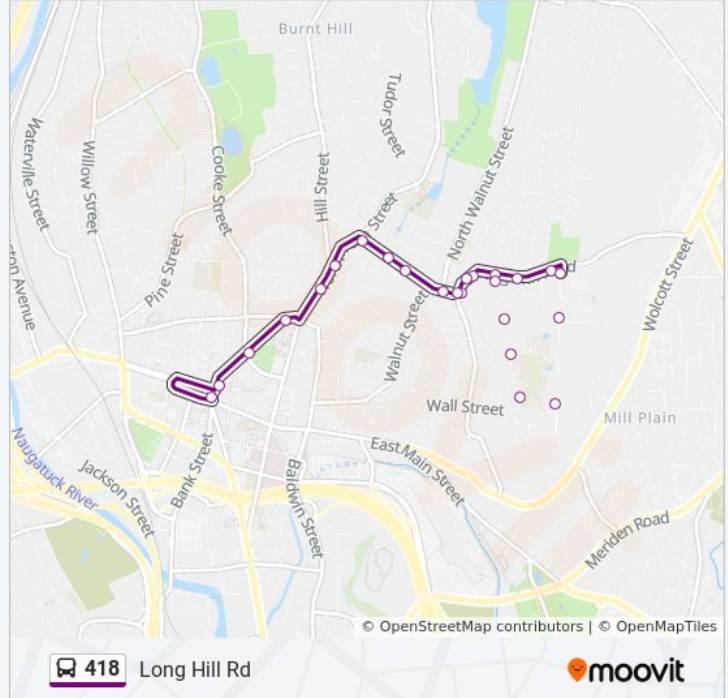

Berkeley Ave @ Wall St

Birch St @ Wall St

Birch St @ 171 Birch St

Birch St @ 131birch St

418 bus Time Schedule

418 - Long Hill Rd-Berkeley Heights Route

Timetable:

Sunday	Not Operational
Monday	6:10 AM - 6:10 PM
Tuesday	6:10 AM - 6:10 PM
Wednesday	6:10 AM - 6:10 PM
Thursday	6:10 AM - 6:10 PM
Friday	6:10 AM - 6:10 PM
Saturday	Not Operational

418 bus Info

Direction: 418 - Long Hill Rd-Berkeley Heights

Stops: 24

Trip Duration: 10 min

Line Summary:

Birch St @ Long Hill Rd

Long Hill Rd @ Opp Beech St

Long Hill Rd @ Oak St

Direction: 418 - Long Hill Rd-Berkeley Heights Via Garden Cir

31 stops

[VIEW LINE SCHEDULE](#)

Waterbury Green @ North Main

N Main St @ W Main St

N Main St @ Kingsbury St

N Main St @ Grove St

N Main St @ Opp Elizabeth St

418 bus Info

Direction: 418 - Long Hill Rd-Downtown Waterbury

Stops: 23

Trip Duration: 12 min

Line Summary:

N Main St @ Elizabeth St

N Main St @ Grove St

N Main St @ Cooke St