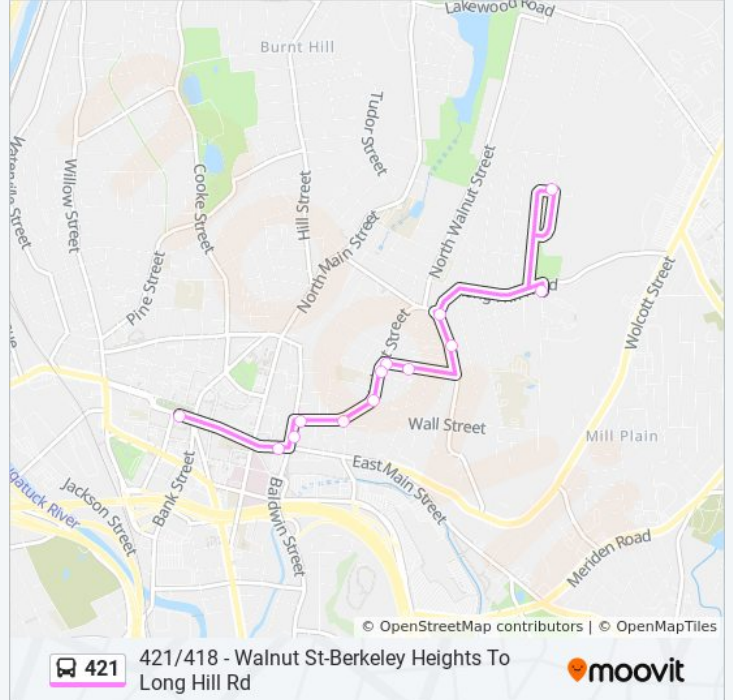

421 bus Info

Direction: 421 - Walnut St-Oak & Wall

Stops: 13

Trip Duration: 13 min

Line Summary:

Direction: 421/418 - Walnut St-Berkeley Heights To Long Hill Rd

24 stops

[VIEW LINE SCHEDULE](#)

421 bus Time Schedule

421/418 - Walnut St-Berkeley Heights To Long Hill Rd Route Timetable:

Sunday	12:00 AM
Monday	7:00 PM - 11:00 PM
Tuesday	12:00 AM - 11:00 PM
Wednesday	12:00 AM - 11:00 PM
Thursday	12:00 AM - 11:00 PM
Friday	12:00 AM - 11:00 PM
Saturday	12:00 AM - 11:00 PM

421 bus Info

Direction: 421/418 - Walnut St-Berkeley Heights To Long Hill Rd

Stops: 24

Trip Duration: 12 min

Line Summary:

Warner Pl @ Garden Cir

Warner St @ Opp Garden Cir

Warner St @ Hope St

Warner St @ Long Hill Rd

Long Hill Rd @ Warner St

Berkeley Ave @ Long Hill Rd

421 bus time schedules and route maps are available in an offline PDF at moovitapp.com. Use the [Moovit App](#) to see live bus times, train schedule or subway schedule, and step-by-step directions for all public transit in New York - New Jersey.