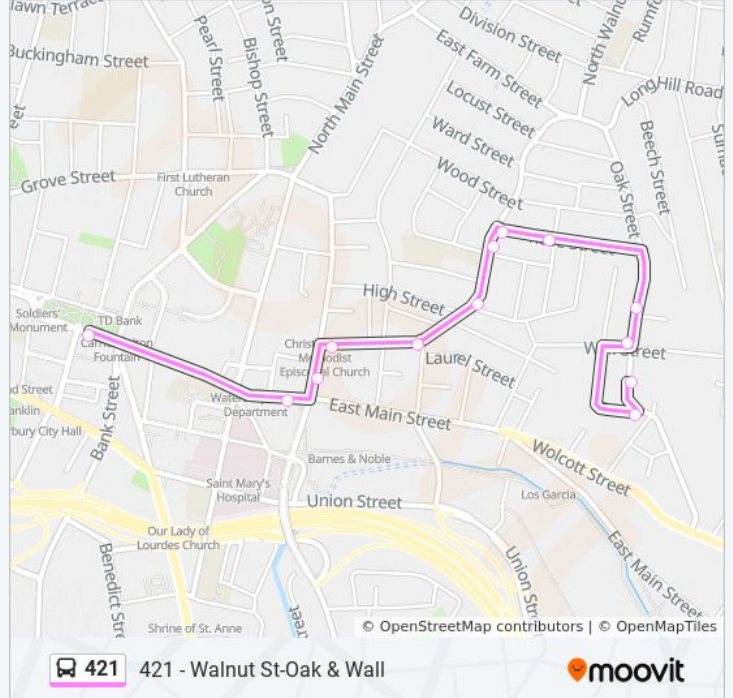

421 bus Info

Direction: 421 - Walnut St-Downtown Waterbury

Stops: 14

Trip Duration: 13 min

Line Summary:

Direction: 421 - Walnut St-Oak & Wall

13 stops

[VIEW LINE SCHEDULE](#)

- W Main St & Leavenworth St
- E Main St & Waterbury Police
- Cherry St @ Maple Ave
- Walnut St @ Cherry St
- Walnut St @ Welton St
- Walnut St @ Walnut Ave
- Walnut St @ Webb St
- Rose St @ Walnut St
- Rose St @ Young St
- Oak St @ Brighton St
- Wall St @ Oak St
- Holohan Ave @ Oak St
- Oak St @ 228 Oak St

421 bus Time Schedule

421 - Walnut St-Oak & Wall Route Timetable:

Sunday	10:00 AM - 5:00 PM
Monday	6:00 AM - 6:00 PM
Tuesday	6:00 AM - 6:00 PM
Wednesday	6:00 AM - 6:00 PM
Thursday	6:00 AM - 6:00 PM
Friday	6:00 AM - 6:00 PM
Saturday	6:00 AM - 6:00 PM

421 bus Info

Direction: 421 - Walnut St-Oak & Wall

Stops: 13

Trip Duration: 13 min

Line Summary:

Direction: 421/418 - Walnut St-Berkeley Heights To Long Hill Rd

24 stops

[VIEW LINE SCHEDULE](#)