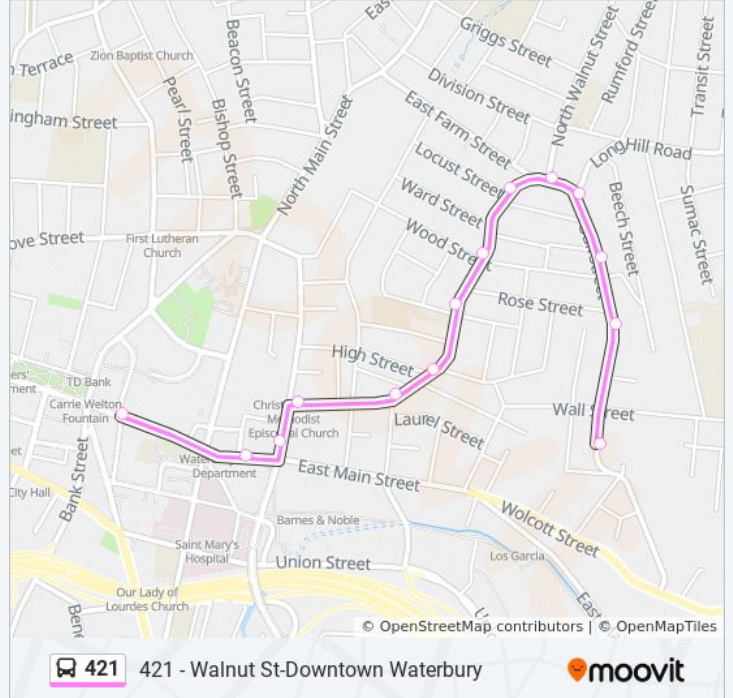

Use the Moovit App to find the closest 421 bus station near you and find out when is the next 421 bus arriving.

Direction: 421 - Walnut St-Downtown Waterbury

14 stops

[VIEW LINE SCHEDULE](#)

- Oak St @ 228 Oak St
- Oak St @ Rose St
- Oak St @ Ives St
- Oak St @ Long Hill Rd
- Walnut St @ N Walnut St
- Walnut St @ Locust St
- Walnut St @ Wood St
- Walnut St @ Rose St
- Walnut St @ High St
- Walnut St @ Welton St
- Walnut St @ Cherry St
- Cherry St @ Maple Ave
- E Main St & Maple St
- E Main St & Phoenix St

421 bus Info

Direction: 421 - Walnut St-Downtown Waterbury

Stops: 14

Trip Duration: 13 min

Line Summary:

Direction: 421 - Walnut St-Oak & Wall

13 stops

[VIEW LINE SCHEDULE](#)

421 bus Info

Direction: 421 - Walnut St-Oak & Wall

Stops: 13

Trip Duration: 13 min

Line Summary:

Direction: 421/418 - Walnut St-Berkeley Heights To Long Hill Rd

24 stops

[VIEW LINE SCHEDULE](#)

421 bus Info

Direction: 421/418 - Walnut St-Berkeley Heights To Long Hill Rd

Stops: 24

Trip Duration: 12 min

Line Summary:

Warner Pl @ Garden Cir

Warner St @ Opp Garden Cir

Warner St @ Hope St