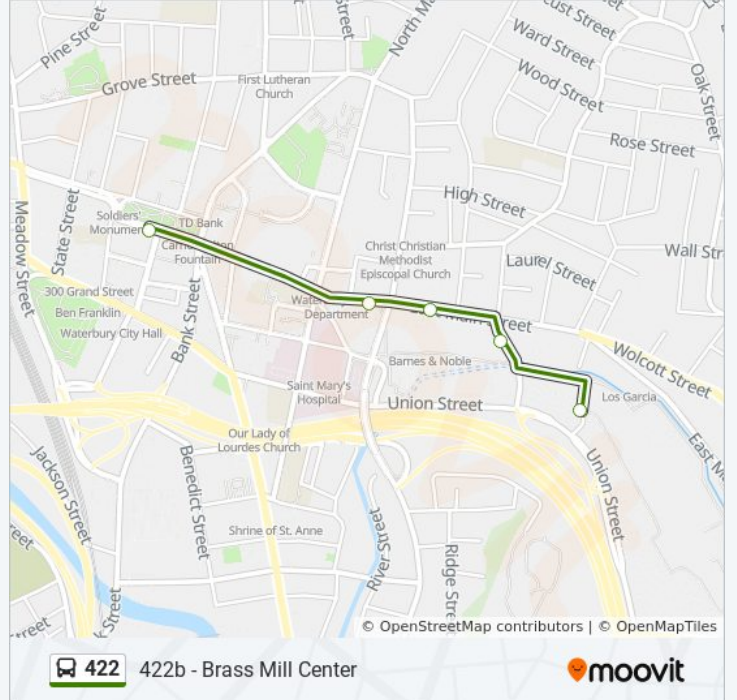

422 bus time schedules and route maps are available in an offline PDF at moovitapp.com. Use the [Moovit App](#) to see live bus times, train schedule or subway schedule, and step-by-step directions for all public transit in New York - New Jersey.

[About Moovit](#) • [MaaS Solutions](#) • [Supported Countries](#) • [Mooviter Community](#)

© 2024 Moovit - All Rights Reserved

Check Live Arrival Times