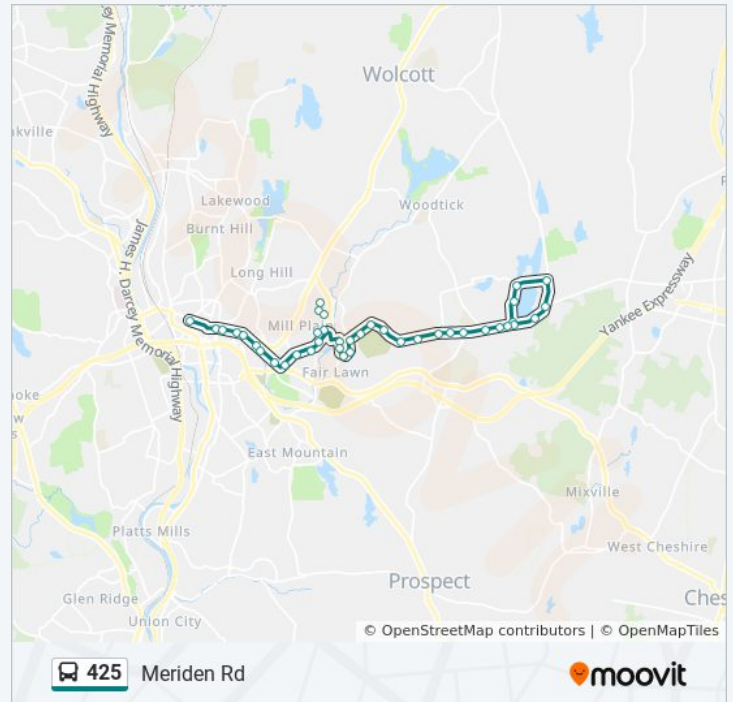

Direction: 425 - Meriden Rd-Ave Of Industry-Hitchcock Lake

37 stops

[VIEW LINE SCHEDULE](#)

- W Main St & Leavenworth St
- E Main St & Waterbury Police
- E Main St & Orange St
- E Main St & Opp William St
- E Main St & Wolcott St
- E Main St & Brass Mill Mall
- E Main St & 1037 E Main St
- E Main St & Hamilton Park Rd
- Meriden Rd @ Citgo Gas Station
- Meriden Rd @ Opp Manor Ave
- Meriden Rd @ Beecher Ave
- Woodland Ave @ Meriden Rd
- Woodland Ave @ Circular Ave
- Woodland Ave @ Frost Rd
- Frost Rd @ Cedar Ave
- Frost Rd @ Meriden Rd
- Meriden Rd @ Capitol Ave
- Meriden Rd @ National Ave
- Meriden Rd @ Opp Alexander Ave
- Meriden Rd @ Decicco Rd

Meriden Rd @ Peirpoint Rd

Meriden Rd @ Opp Todd Rd

Meriden Rd @ Opp Steele Ave

Meriden Rd @ Opp Chesterfield Ave

Farview Ave @ Meriden Rd

Farview Ave @ Paula Dr

Farview Ave @ Central Ave

Central Ave @ East St

East St @ Meriden Rd

425 bus Info

Direction: 425 - Meriden Rd-Hitchcock Lake

Stops: 40

Trip Duration: 27 min

Line Summary:

Meriden Rd @ Oak St

Meriden Rd @ Farview Ave

Direction: 425 - Meriden Rd-Meriden & East Main

27 stops

[VIEW LINE SCHEDULE](#)

Meriden Rd @ Farview Ave

Meriden Rd @ Chesterfield Ave

Meriden Rd @ Steele Ave

Meriden Rd @ Todd Rd

Meriden Rd @ Pierpont Rd