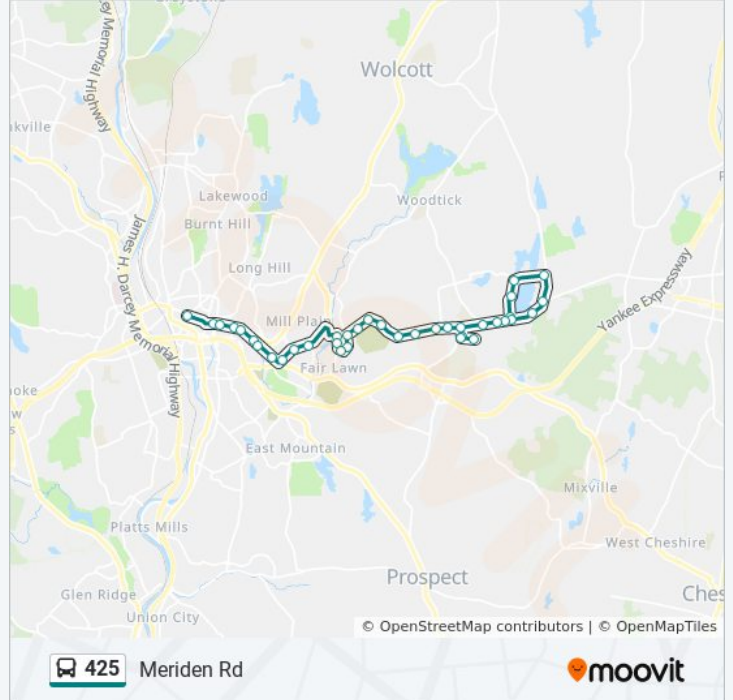

Direction: 425 - Meriden Rd-Ave Of Industry-Hitchcock Lake

37 stops

[VIEW LINE SCHEDULE](#)

- W Main St & Leavenworth St
- E Main St & Waterbury Police
- E Main St & Orange St
- E Main St & Opp William St
- E Main St & Wolcott St
- E Main St & Brass Mill Mall
- E Main St & 1037 E Main St
- E Main St & Hamilton Park Rd
- Meriden Rd @ Citgo Gas Station
- Meriden Rd @ Opp Manor Ave
- Meriden Rd @ Beecher Ave
- Woodland Ave @ Meriden Rd
- Woodland Ave @ Circular Ave
- Woodland Ave @ Frost Rd
- Frost Rd @ Cedar Ave
- Frost Rd @ Meriden Rd
- Meriden Rd @ Capitol Ave
- Meriden Rd @ National Ave
- Meriden Rd @ Opp Alexander Ave
- Meriden Rd @ Decicco Rd

425 bus Info

Direction: 425 - Meriden Rd-Ave Of Industry-Hitchcock Lake

Stops: 37

Trip Duration: 29 min

Line Summary:

Meriden Rd @ Morris Ln
 Meriden Rd @ Woodglen Dr
 Meriden Rd @ 1400 Meriden Rd
 Meriden Rd @ Peirpoint Rd
 Avenue Of Industry @ Pierpont Rd
 Avenue Of Industry @ Waterbury Co
 Avenue Of Industry @ Pierpont Rd
 Meriden Rd @ Opp Todd Rd
 Meriden Rd @ Opp Steele Ave
 Meriden Rd @ Opp Chesterfield Ave
 Farview Ave @ Meriden Rd
 Farview Ave @ Paula Dr
 Farview Ave @ Central Ave
 Central Ave @ East St
 East St @ Meriden Rd
 Meriden Rd @ Oak St
 Meriden Rd @ Farview Ave

Direction: 425 - Meriden Rd-Downtown Waterbury

36 stops

[VIEW LINE SCHEDULE](#)

Meriden Rd @ Farview Ave
 Meriden Rd @ Chesterfield Ave
 Meriden Rd @ Steele Ave
 Meriden Rd @ Todd Rd
 Meriden Rd @ Pierpont Rd
 Meriden Rd @ Slam Thai Restaurant
 Meriden Rd @ Opp Woodglen Dr
 Meriden Rd @ Morris Ln
 Meriden Rd @ Opp Decicco Rd
 Meriden Rd @ Alexander Ave
 Meriden Rd @ National Ave
 Meriden Rd @ Capitol Ave

Direction: 425 - Meriden Rd-Hitchcock Lake

40 stops

[VIEW LINE SCHEDULE](#)

W Main St & Leavenworth St
 E Main St & Waterbury Police
 E Main St & Orange St
 E Main St & Opp William St
 E Main St & Wolcott St