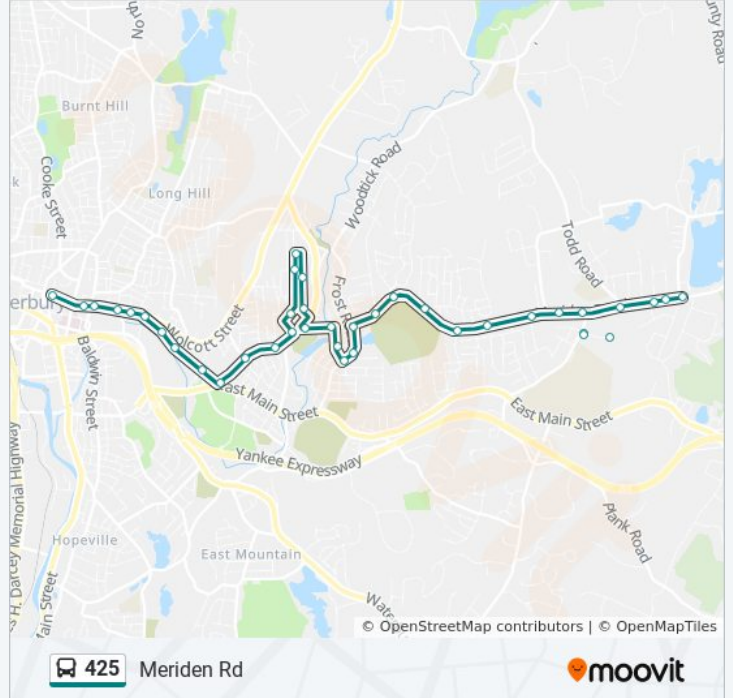

Direction: 425 - Meriden Rd-Downtown Waterbury

36 stops

[VIEW LINE SCHEDULE](#)

Meriden Rd @ Farview Ave
 Meriden Rd @ Chesterfield Ave
 Meriden Rd @ Steele Ave
 Meriden Rd @ Todd Rd
 Meriden Rd @ Pierpont Rd
 Meriden Rd @ Slam Thai Restaurant
 Meriden Rd @ Opp Woodglen Dr
 Meriden Rd @ Morris Ln
 Meriden Rd @ Opp Decicco Rd
 Meriden Rd @ Alexander Ave
 Meriden Rd @ National Ave
 Meriden Rd @ Capitol Ave

425 bus Info

Direction: 425 - Meriden Rd-Downtown Waterbury

Stops: 36

Trip Duration: 25 min

Line Summary:

Frost Rd @ Meriden Rd
 Frost Rd @ Cedar Ave
 Woodland Ave @ Frost Rd
 Woodland Ave @ Circular Ave
 Meriden Rd @ Woodland Ave
 Meriden Rd @ Woodtick Rd
 Mansfield Ave @ Opp Virginia Ave
 Mansfield Ave @ Lawn St
 Highlawn St @ Atwood Ave
 Atwood Ave @ Clearview St
 Atwood Ave @ Radcliffe Ave
 Academy Ave @ Meriden Rd
 Meriden Rd @ Store Ave
 Meriden Rd @ Manor Ave
 E Main St @ Meriden Rd
 E Main St & Opp Hamilton Park Rd
 E Main St & 1037 E Main St
 E Main St & Opp Brass Mill Mall
 E Main St @ Wolcott St
 E Main St & William St
 E Main St & Welton St
 E Main St & Cherry St
 E Main St & Maple St
 E Main St & Phoenix St

Direction: 425 - Meriden Rd-Hitchcock Lake

40 stops

[VIEW LINE SCHEDULE](#)

W Main St & Leavenworth St
 E Main St & Waterbury Police
 E Main St & Orange St
 E Main St & Opp William St
 E Main St & Wolcott St