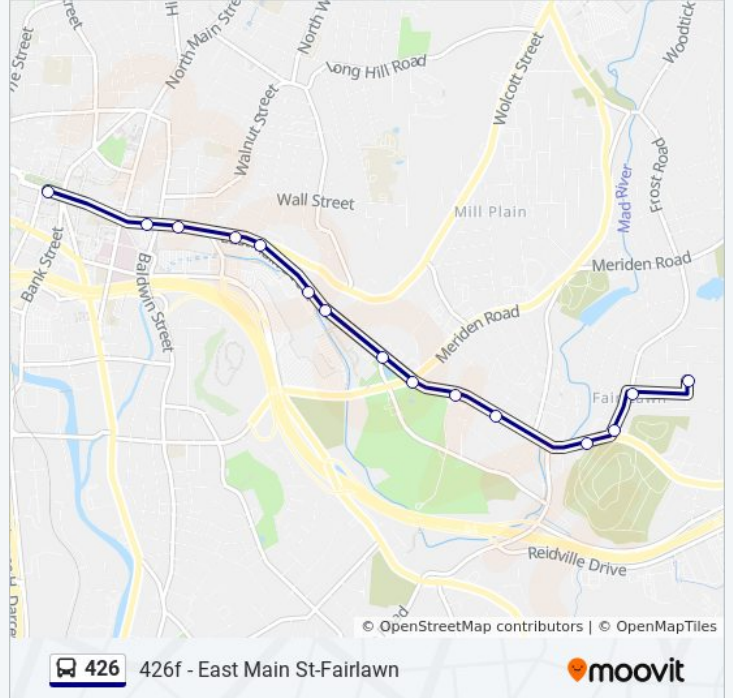

426 bus Info

Direction: 426 - East Main St-Downtown Waterbury

Stops: 23

Trip Duration: 13 min

Line Summary:

- E Main St & William St
- E Main St & Welton St
- E Main St & Cherry St
- E Main St & Maple St
- E Main St & Phoenix St

Direction: 426f - East Main St-Fairlawn

15 stops

[VIEW LINE SCHEDULE](#)

- W Main St & Leavenworth St
- E Main St & Waterbury Police
- E Main St & Orange St
- E Main St & Opp William St
- E Main St & Wolcott St
- E Main St & Brass Mill Mall
- E Main St & 1037 E Main St
- E Main St & Hamilton Park Rd
- E Main St & Meriden Rd
- E Main St & Idylwood Ave
- E Main St & Opp Beecher Ave
- E Main St & East Gate Apartments
- Frost Rd @ E Main St
- Greenleaf Ave @ Frost Rd
- Middlefield Ave @ Melrose Ave

426 bus Info

Direction: 426f - East Main St-Fairlawn

Stops: 15

Trip Duration: 12 min

Line Summary:

Direction: 426m - East Main St-Meriline Ave

17 stops

[VIEW LINE SCHEDULE](#)

- W Main St & Leavenworth St
- E Main St & Waterbury Police
- E Main St & Orange St
- E Main St & Opp William St
- E Main St & Wolcott St
- E Main St & Brass Mill Mall
- E Main St & 1037 E Main St
- E Main St & Hamilton Park Rd
- E Main St & Meriden Rd
- E Main St & Idylwood Ave
- E Main St & Opp Beecher Ave
- E Main St & East Gate Apartments
- E Main St @ Opp Frost Rd
- E Main St @ Newington Ave
- E Main St & Scott Rd
- E Main St & Meriline Ave
- Meriline Ave @ Pinehurst Ave