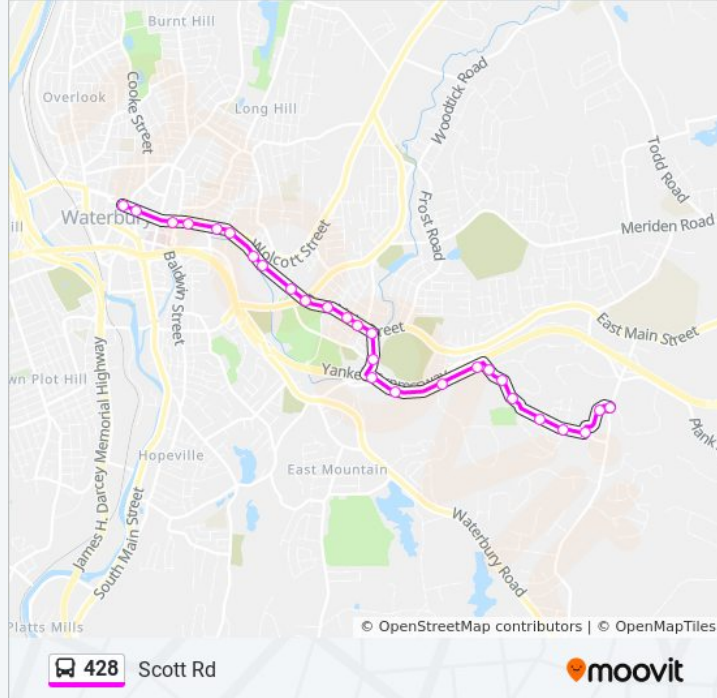

428 bus Info

Direction: 428 - East Main St-Scott Rd Via Reidville Dr

Stops: 28

Trip Duration: 16 min

Line Summary:

Reidville Dr @ Cvs

Scott Rd @ Opp Schraffts Dr

Scott Rd @ the Village

Scott Rd @ Stonefield Dr

Scott Rd @ Gaywood Dr

Scott Rd @ Dinatali Dr

Village Wood Dr @ Scott Rd

Village Wood Dr @ Bergin Cir

Village Wood Dr @ Boxwood Ct

Boxwood Ct @ Austin Rd

Direction: 428/425 - East Main St-Scott Rd Via Reidville Dr To Meriden Rd

42 stops

[VIEW LINE SCHEDULE](#)

W Main St & Leavenworth St

E Main St @ Brook St

E Main St & Waterbury Police

E Main St & Orange St

E Main St & Opp William St

E Main St & Wolcott St

Stops: 9

Trip Duration: 13 min

Line Summary:

Direction: 428x - Waterbury Via I-84

3 stops

[VIEW LINE SCHEDULE](#)

Austin Rd @ Waterbury Nej

Austin Rd @ Captain Neville Dr