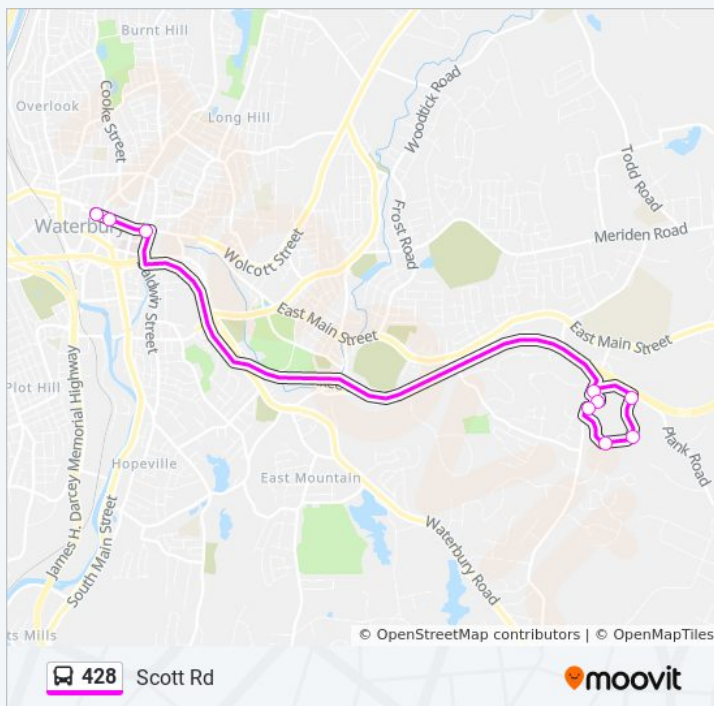

Stops: 42

Trip Duration: 27 min

Line Summary:

Reidville Dr @ Cvs

Scott Rd @ Opp Schraffts Dr

Scott Rd @ the Village

Scott Rd @ Stonefield Dr

Scott Rd @ Gaywood Dr

East St @ Meriden Rd

Meriden Rd @ Oak St

Meriden Rd @ Farview Ave

Direction: 428x - Capt Neville Ind Park Via I-84

9 stops

[VIEW LINE SCHEDULE](#)

W Main St & Leavenworth St

E Main St @ Brook St

Progress Ln @ Captain Neville Dr

Saturday

Not Operational

Progress Ln @ 75 Progress Ln

Progress Ln @ 105 Progress Ln

Captain Neville Industrial Park

428 bus Info

Direction: 428x - Capt Neville Ind Park Via I-84

Stops: 9

Trip Duration: 13 min

Line Summary:

Direction: 428x - Waterbury Via I-84

3 stops

[VIEW LINE SCHEDULE](#)

Austin Rd @ Waterbury Nej

Austin Rd @ Captain Neville Dr