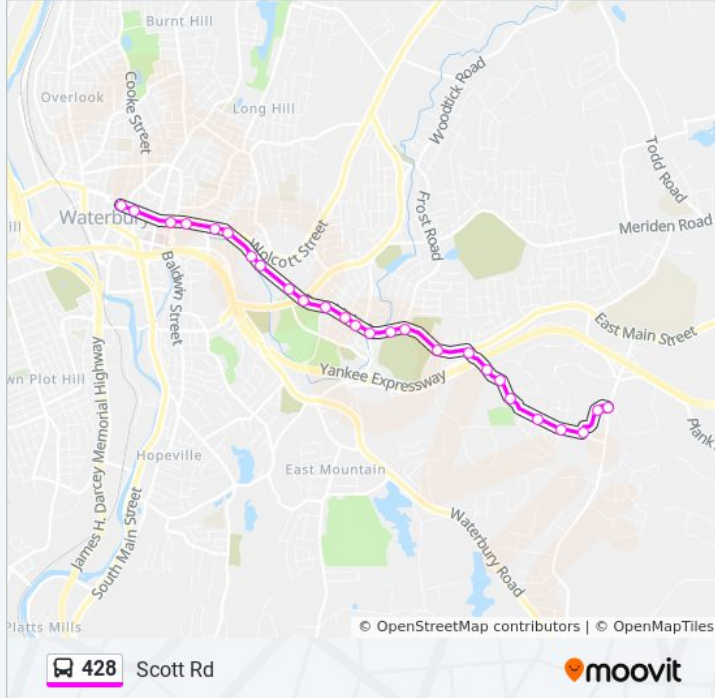

428 bus Info

Direction: 428 - East Main St-Scott Rd

Stops: 27

Trip Duration: 15 min

Line Summary:

Scott Rd @ Opp Schraffts Dr

Scott Rd @ the Village

Scott Rd @ Stonefield Dr

Scott Rd @ Gaywood Dr

Scott Rd @ Dinatali Dr

Village Wood Dr @ Scott Rd

Village Wood Dr @ Bergin Cir

Village Wood Dr @ Boxwood Ct

Boxwood Ct @ Austin Rd

Direction: 428 - East Main St-Scott Rd Via Reidville Dr

28 stops

[VIEW LINE SCHEDULE](#)

W Main St & Leavenworth St

E Main St @ Brook St

E Main St & Waterbury Police

E Main St & Orange St

E Main St & Opp William St

E Main St & Wolcott St

Stops: 9

Trip Duration: 13 min

Line Summary:

Direction: 428x - Waterbury Via I-84

3 stops

[VIEW LINE SCHEDULE](#)

Austin Rd @ Waterbury Nej

Austin Rd @ Captain Neville Dr