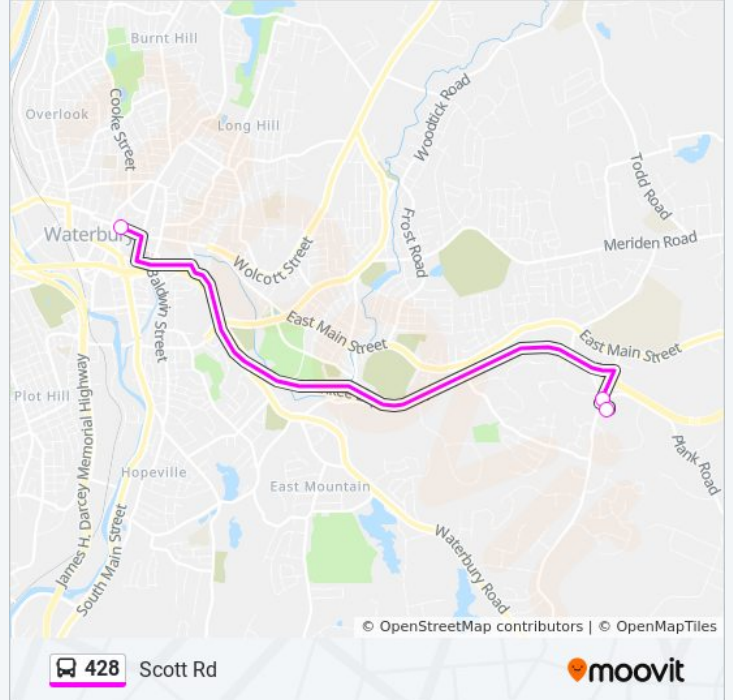

Use the Moovit App to find the closest 428 bus station near you and find out when is the next 428 bus arriving.

Direction: 428 - East Main St-Downtown Waterbury

29 stops

[VIEW LINE SCHEDULE](#)

- Boxwood Ct @ Austin Rd
- Progress Ln @ 105 Progress Ln
- Progress Ln @ 75 Progress Ln
- Progress Ln @ Captain Neville Dr
- Captain Neville Dr @ Austin Rd
- Austin Rd @ Waterbury Nej
- Austin Rd @ Captain Neville Dr
- E Main St & Austin Rd
- E Main St & Pierpont Rd
- E Main St & Norris St
- E Main St & Meriline Ave
- E Main St & Opp Scott Rd
- E Main St & Oak Tree Ln
- E Main St & Frost Rd
- E Main St & East Gate Apartments
- E Main St & Harpers Ferry Rd
- E Main St & Knoll St
- E Main St & Beecher Ave
- E Main St & Albion St

Stops: 9

Trip Duration: 13 min

Line Summary:

Direction: 428x - Waterbury Via I-84

3 stops

[VIEW LINE SCHEDULE](#)

Austin Rd @ Waterbury Nej

Austin Rd @ Captain Neville Dr

E Main St & Phoenix St

428 bus Time Schedule

428x - Waterbury Via I-84 Route Timetable:

Sunday	Not Operational
Monday	3:30 PM
Tuesday	3:30 PM
Wednesday	3:30 PM
Thursday	3:30 PM
Friday	3:30 PM
Saturday	Not Operational

428 bus Info

Direction: 428x - Waterbury Via I-84

Stops: 3

Trip Duration: 10 min

Line Summary:

428 bus time schedules and route maps are available in an offline PDF at moovitapp.com. Use the [Moovit App](#) to see live bus times, train schedule or subway schedule, and step-by-step directions for all public transit in New York - New Jersey.