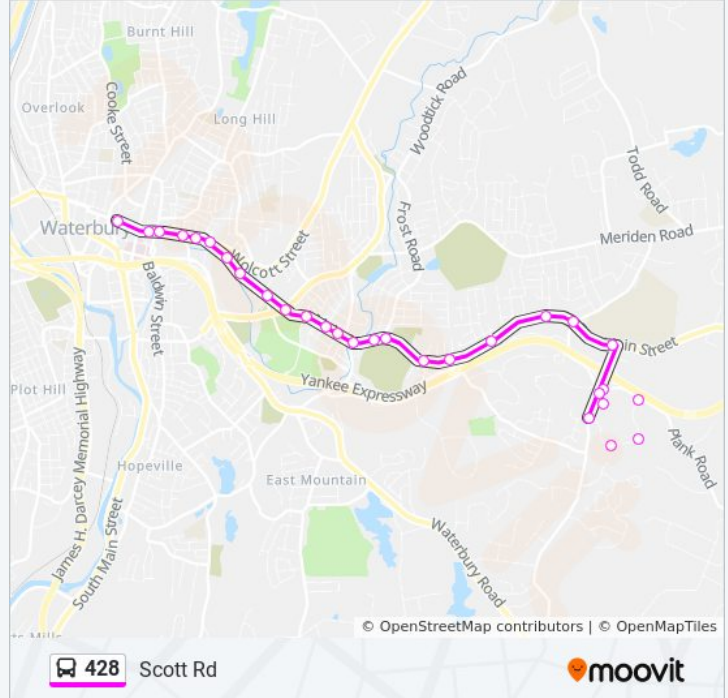

Use the Moovit App to find the closest 428 bus station near you and find out when is the next 428 bus arriving.

Direction: 428 - East Main St-Downtown Waterbury

29 stops

[VIEW LINE SCHEDULE](#)

- Boxwood Ct @ Austin Rd
- Progress Ln @ 105 Progress Ln
- Progress Ln @ 75 Progress Ln
- Progress Ln @ Captain Neville Dr
- Captain Neville Dr @ Austin Rd
- Austin Rd @ Waterbury Nej
- Austin Rd @ Captain Neville Dr
- E Main St & Austin Rd
- E Main St & Pierpont Rd
- E Main St & Norris St
- E Main St & Meriline Ave
- E Main St & Opp Scott Rd
- E Main St & Oak Tree Ln
- E Main St & Frost Rd
- E Main St & East Gate Apartments
- E Main St & Harpers Ferry Rd
- E Main St & Knoll St
- E Main St & Beecher Ave
- E Main St & Albion St

428 bus Time Schedule

428 - East Main St-Downtown Waterbury Route
 Timetable:

Sunday	9:45 AM - 4:45 PM
Monday	8:00 AM - 5:40 PM
Tuesday	8:00 AM - 5:40 PM
Wednesday	8:00 AM - 5:40 PM
Thursday	8:00 AM - 5:40 PM
Friday	8:00 AM - 5:40 PM
Saturday	5:45 AM - 5:45 PM

428 bus Info

Direction: 428 - East Main St-Downtown Waterbury
Stops: 29
Trip Duration: 13 min
Line Summary:

- E Main St & Meriden Rd
- E Main St & Opp Hamilton Park Rd
- E Main St & 1037 E Main St
- E Main St & Opp Brass Mill Mall
- E Main St @ Wolcott St
- E Main St & William St
- E Main St & Welton St
- E Main St & Cherry St
- E Main St & Maple St
- E Main St & Phoenix St

Stops: 9

Trip Duration: 13 min

Line Summary:

Direction: 428x - Waterbury Via I-84

3 stops

[VIEW LINE SCHEDULE](#)

Austin Rd @ Waterbury Nej

Austin Rd @ Captain Neville Dr