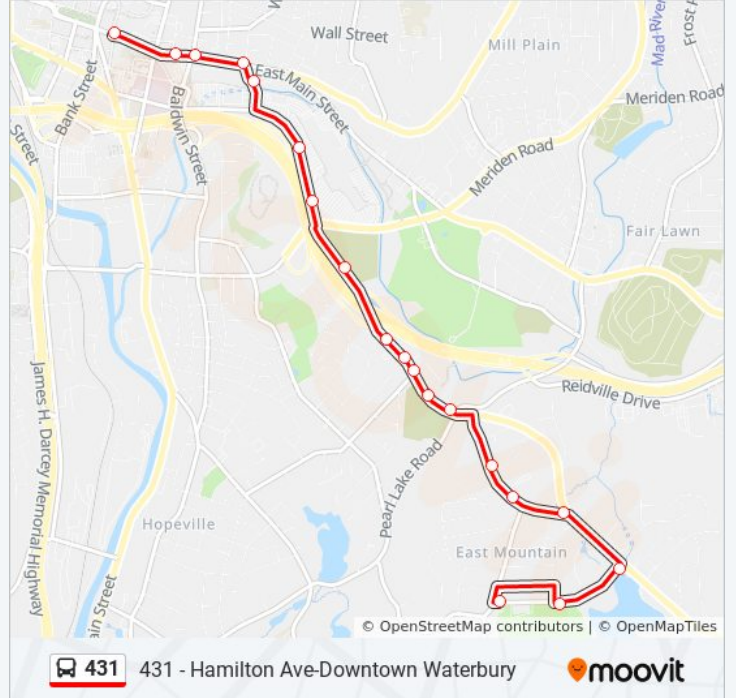

431

431 - Hamilton Ave-Downtown Waterbury

Get The App

The 431 bus line (431 - Hamilton Ave-Downtown Waterbury) has 2 routes. For regular weekdays, their operation hours are:

(1) 431 - Hamilton Ave-Downtown Waterbury: 6:13 AM - 5:15 PM (2) 431 - Hamilton Ave-East Mountain Rd: 7:00 AM - 5:00 PM

Use the Moovit App to find the closest 431 bus station near you and find out when is the next 431 bus arriving.

Direction: 431 - Hamilton Ave-Downtown Waterbury

19 stops

[VIEW LINE SCHEDULE](#)

- E Mountain Rd @ Peach Orchard Rd
- E Mountain Rd @ Pineridge Rd
- E Mountain Rd @ Prospect Rd
- Hamilton Ave @ Prospect Rd
- Hamilton Ave @ Dana Dr
- Hamilton Ave @ Woodedge Ave
- Hamilton Ave @ Harpers Ferry Rd
- Hamilton Ave @ E Mountain Village
- Hamilton Ave @ Opp Edgewood Ave
- Hamilton Ave @ Opp Farrington Ave
- Hamilton Ave @ Opp Rawley Rd
- Hamilton Ave @ Old St Joseph Cemetery
- Hamilton Ave @ Jc Penney
- Hamilton Ave @ Brass Mills Commons 6th Entry
- Hamilton Ave @ Brass Mill Commons
- E Main St & Welton St
- E Main St & Cherry St
- E Main St & Maple St
- E Main St & Phoenix St

431 bus Info

Direction: 431 - Hamilton Ave-Downtown Waterbury

Stops: 19

Trip Duration: 13 min

Line Summary:

431 431 - Hamilton Ave-Downtown Waterbury 

Direction: 431 - Hamilton Ave-East Mountain Rd

15 stops

[VIEW LINE SCHEDULE](#)

- West Main St @ Leavenworth St
- E Main St & Waterbury Police
- E Main St & Orange St
- Hamilton Ave @ Brass Mill Commons
- Hamilton Ave @ Opp Old St Joseph Cemetery
- Hamilton Ave @ Rawley Ave
- Hamilton Ave @ Farrington Ave
- Hamilton Ave @ Edgewood Ave
- Hamilton Ave @ St Joseph Cemetery
- Hamilton Ave @ Pearl Lake Rd
- Prospect Rd @ Woodedge Ave
- Prospect Rd @ Farrell Rd
- E Mountain Rd @ Prospect Rd
- E Mountain Rd @ Pineridge Rd
- E Mountain Rd @ Peach Orchard Rd