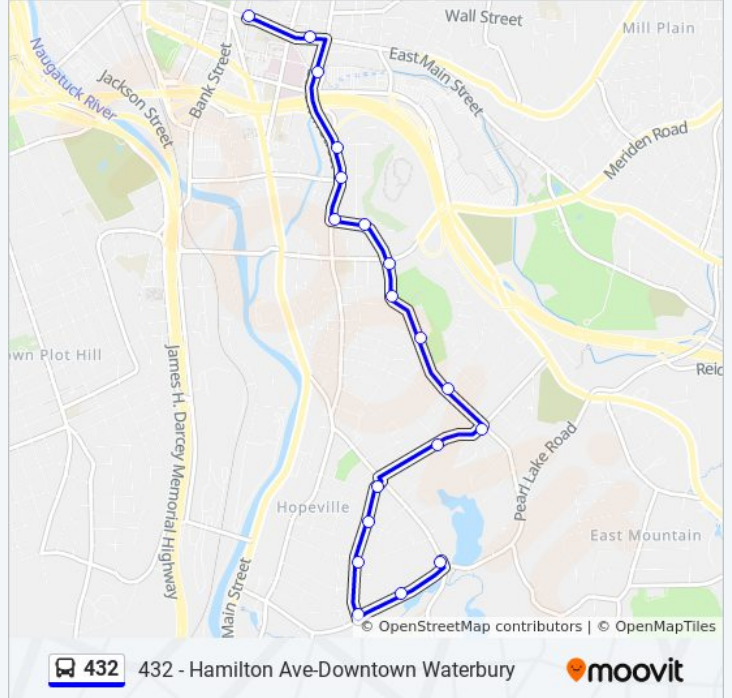

 432

432 - Hamilton Ave-Downtown Waterbury

[Get The App](#)

The 432 bus line (432 - Hamilton Ave-Downtown Waterbury) has 3 routes. For regular weekdays, their operation hours are:

- (1) 432 - Hamilton Ave-Downtown Waterbury: 6:15 AM - 5:15 PM(2) 432 - Sylvan Ave-Hopeville: 7:00 AM - 5:00 PM(3) 432 - Sylvan Ave-Hopeville To East Mountain Rd: 6:00 PM

Use the Moovit App to find the closest 432 bus station near you and find out when is the next 432 bus arriving.

**Direction: 432 - Hamilton Ave-Downtown Waterbury**

19 stops

[VIEW LINE SCHEDULE](#)

- Piedmont St @ Pearl Lake Rd
- Pearl Lake Rd @ 427 Pearl Lake Rd
- Tracy Ave @ Pearl Lake Rd
- Tracy Ave @ Raymond St
- Tracy Ave @ Edin Ave
- Tracy Ave @ Piedmont St
- Edgewood Ave @ Opp Warren St
- Edgewood Ave @ Sylvan Ave
- Sylvan Ave @ Whittlesey Ave
- Sylvan Ave @ Lounsbury St
- Sylvan Ave @ Washington Park
- Sylvan Ave @ Washington St
- Sylvan Ave @ Opp Merry St
- Sylvan Ave @ Baldwin St
- Baldwin St @ Opp E Liberty St
- Baldwin St @ Pleasant St
- Baldwin St @ Mill St
- E Main St & Maple St
- E Main St & Phoenix St

**432 bus Info**

**Direction:** 432 - Hamilton Ave-Downtown Waterbury  
**Stops:** 19  
**Trip Duration:** 15 min  
**Line Summary:**

**Direction: 432 - Sylvan Ave-Hopeville**

16 stops

[VIEW LINE SCHEDULE](#)

**432 bus Info**

**Direction:** 432 - Sylvan Ave-Hopeville To East Mountain Rd

**Stops:** 24

**Trip Duration:** 20 min

**Line Summary:**

Hamilton Ave @ Pearl Lake Rd

Prospect Rd @ Woodedge Ave

Prospect Rd @ Farrell Rd