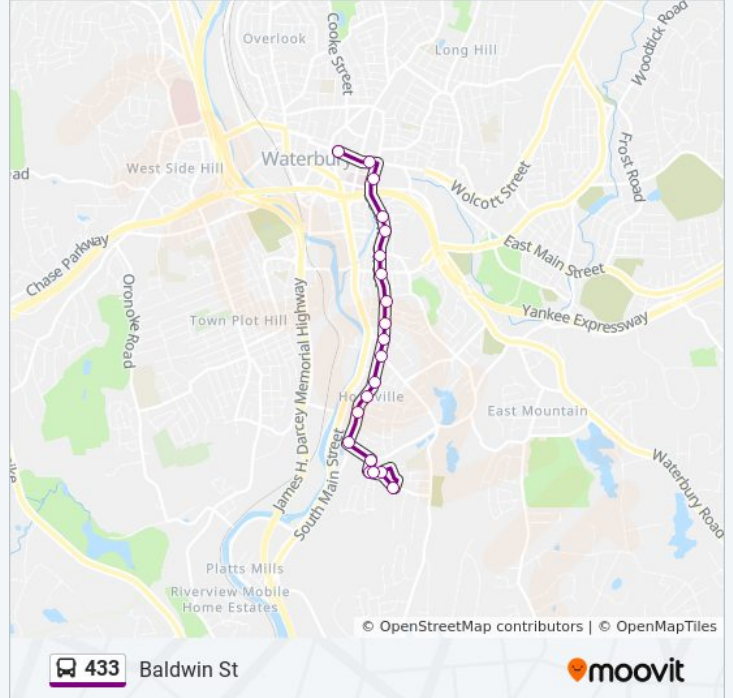

Direction: 433 - Baldwin St-Downtown Waterbury

20 stops

[VIEW LINE SCHEDULE](#)

- Jersey St @ Longmeadow Dr
- Jersey St @ Spring Brook Rd
- Jersey St @ Brookview Ave
- Jersey St @ Opp Longmeadow Dr
- Jersey St @ Pearl Lake Rd
- Baldwin St @ Pearl Lake Rd
- Baldwin St @ Raymond St
- Baldwin St @ Edin Ave
- Baldwin St @ Stiles St
- Baldwin St @ Piedmont St
- Baldwin St @ Baldwin Ave
- Baldwin St @ Madison St
- Baldwin St @ Rye St
- Baldwin St @ Washington St
- Baldwin St @ Sylvan Ave
- Baldwin St @ Opp E Liberty St
- Baldwin St @ Pleasant St
- Baldwin St @ Mill St
- E Main St & Maple St
- E Main St & Phoenix St

433 bus Time Schedule

433 - Baldwin St-Downtown Waterbury Route
 Timetable:

Sunday	9:15 AM - 4:15 PM
Monday	5:45 AM - 11:15 PM
Tuesday	5:45 AM - 11:15 PM
Wednesday	5:45 AM - 11:15 PM
Thursday	5:45 AM - 11:15 PM
Friday	5:45 AM - 11:15 PM
Saturday	5:45 AM - 11:15 PM

433 bus Info

Direction: 433 - Baldwin St-Downtown Waterbury

Stops: 20

Trip Duration: 13 min

Line Summary:

Direction: 433 - Baldwin St-Hopeville

17 stops

[VIEW LINE SCHEDULE](#)

433 bus Info

Direction: 433 - Baldwin St-Hopeville

Stops: 17

Trip Duration: 12 min

Line Summary:

433 bus time schedules and route maps are available in an offline PDF at moovitapp.com. Use the [Moovit App](#) to see live bus times, train schedule or subway schedule, and step-by-step directions for all public transit in New York - New Jersey.