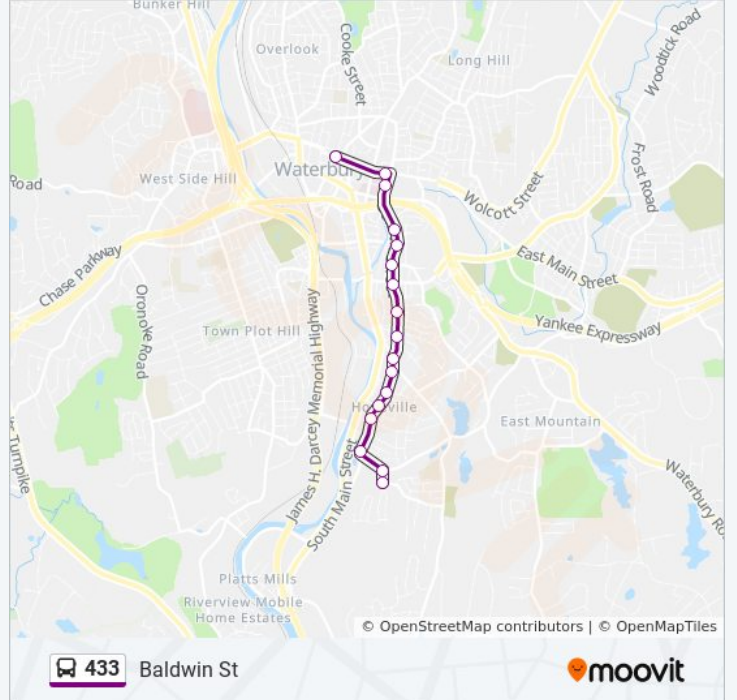

433 bus Info

Direction: 433 - Baldwin St-Downtown Waterbury

Stops: 20

Trip Duration: 13 min

Line Summary:

Direction: 433 - Baldwin St-Hopeville

17 stops

[VIEW LINE SCHEDULE](#)

- W Main St & Leavenworth St
- E Main St & Waterbury Police
- Baldwin St @ Scovill St
- Baldwin St @ Pleasant St
- Baldwin St @ E Liberty St
- Baldwin St @ Opp Sylvan Ave
- Baldwin St @ Washington St
- Baldwin St @ Rye St
- Baldwin St @ Glen St
- Baldwin St @ Piedmont St
- Baldwin St @ Middle St
- Baldwin St @ Market St
- Baldwin St @ Post St
- Baldwin St @ Raymond St
- Baldwin St @ Pearl Lake Rd
- Jersey St @ Pearl Lake Rd
- Jersey St @ Longmeadow Dr

433 bus Time Schedule

433 - Baldwin St-Hopeville Route Timetable:

Sunday	12:00 AM - 5:00 PM
Monday	6:00 AM - 11:00 PM
Tuesday	12:00 AM - 11:00 PM
Wednesday	12:00 AM - 11:00 PM
Thursday	12:00 AM - 11:00 PM
Friday	12:00 AM - 11:00 PM
Saturday	12:00 AM - 11:00 PM

433 bus Info

Direction: 433 - Baldwin St-Hopeville

Stops: 17

Trip Duration: 12 min

Line Summary:

433 bus time schedules and route maps are available in an offline PDF at moovitapp.com. Use the [Moovit App](#) to see live bus times, train schedule or subway schedule, and step-by-step directions for all public transit in New York - New Jersey.