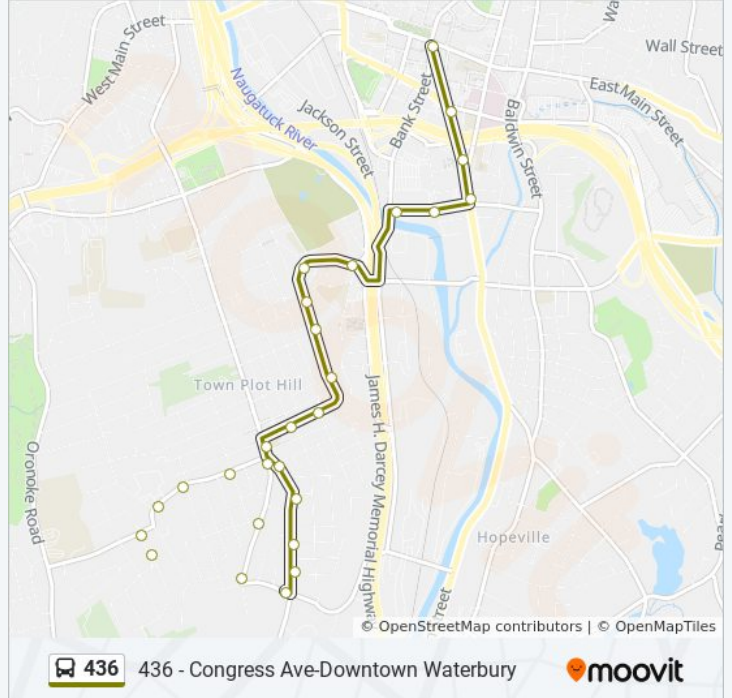

**436 bus Info**

**Direction:** 436 - Congress Ave-Downtown Waterbury

**Stops:** 27

**Trip Duration:** 13 min

**Line Summary:**

Congress Ave @ Washington Ave

Congress Ave @ Poplar Pl

Congress Ave @ Bank St

W Liberty St @ Bank St

W Liberty St @ Benedict St

S Main St @ E Liberty St

S Main St @ E Clay St

S Main St @ Union St

S Main St @ E Main St

**Direction: 436b - Congress Ave-Bradley Ave**

18 stops

[VIEW LINE SCHEDULE](#)

Waterbury Green @ North Main

Bank St @ Grand St

Bank St @ Meadow St

Bank St @ W Liberty St

Bank St @ Congress Ave

Congress Ave @ Poplar Pl

Congress Ave @ Washington Ave

Congress Ave @ Seymour St

Congress Ave @ Bank St

Congress Ave @ Bank St

Congress Ave @ 650 Congress Ave

Bradley Ave @ Highland Ave

Bradley Ave @ Granby St

Bradley Ave @ Clifford St

Bradley Ave @ Wesley St