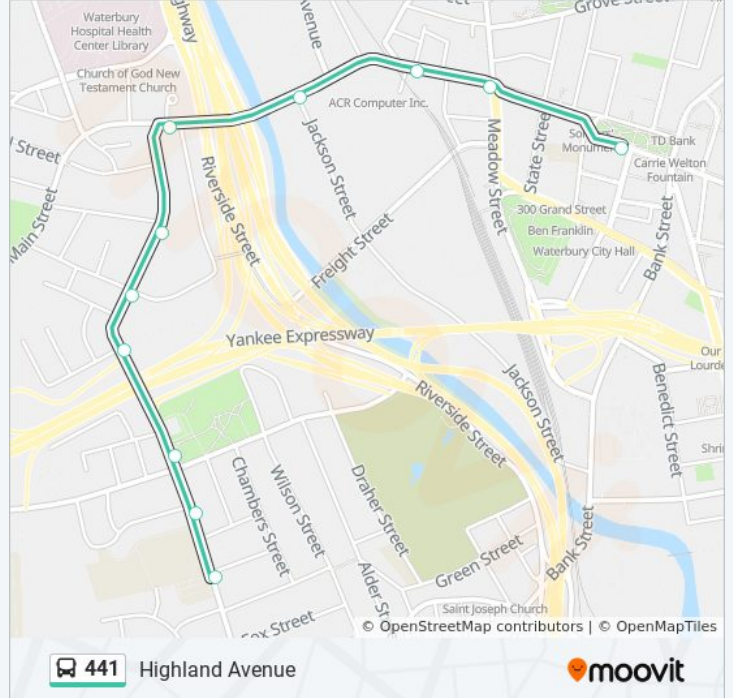

Use the Moovit App to find the closest 441 bus station near you and find out when is the next 441 bus arriving.

Direction: 441 - Highland Ave-Downtown Waterbury Via West Main St

11 stops

[VIEW LINE SCHEDULE](#)

Highland Ave @ Acra Rd

Highland Ave @ Opp Kennedy High School

Highland Ave @ Sunnyside Ave

Highland Ave @ Vernon St

Highland Ave @ Ledgeside Ave

Highland Ave @ Oak Hill Ave

W Main St @ Opp Henry St

W Main St @ Thomaston Ave

441 bus Info

Direction: 441 - Highland Ave-Downtown Waterbury Via West Main St

Stops: 11

Trip Duration: 8 min

Line Summary:

Direction: 441 - Highland Ave-Waterbury Rr Station-Downtown Waterbury

16 stops

[VIEW LINE SCHEDULE](#)

441 bus Info

Direction: 441 - Highland Ave-Waterbury Rr Station-Downtown Waterbury

Stops: 16

Trip Duration: 12 min

Line Summary:

Direction: 441 - Highland Ave-Waterbury Rr Station-Town Plot

15 stops

[VIEW LINE SCHEDULE](#)