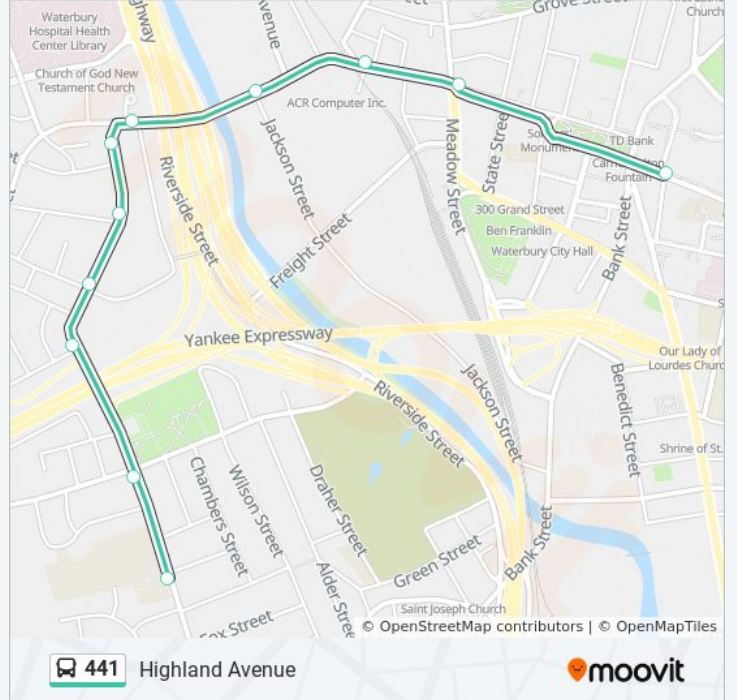

441 bus time schedules and route maps are available in an offline PDF at moovitapp.com. Use the [Moovit App](#) to see live bus times, train schedule or subway schedule, and step-by-step directions for all public transit in New York - New Jersey.

[About Moovit](#) • [MaaS Solutions](#) • [Supported Countries](#) • [Mooviter Community](#)

© 2024 Moovit - All Rights Reserved

Check Live Arrival Times