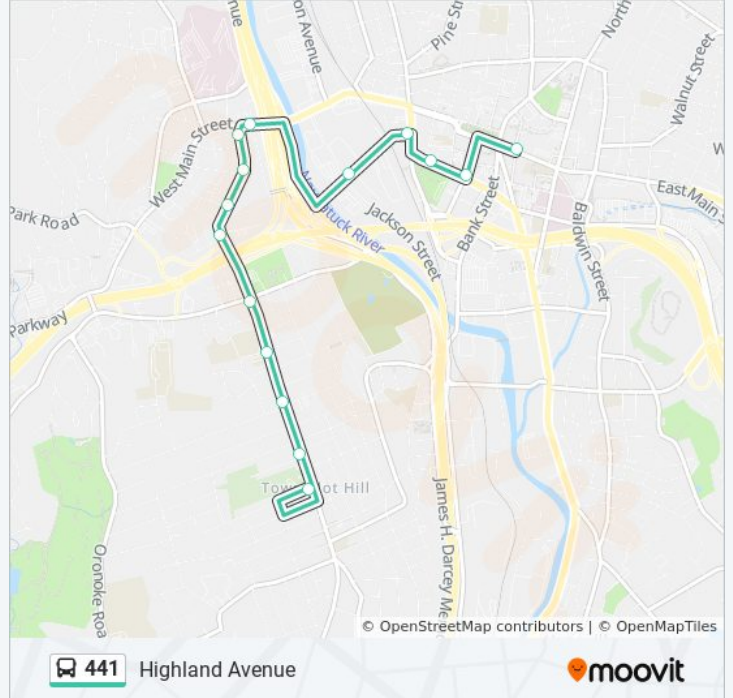

441 bus Info

Direction: 441 - Highland Ave-Downtown Waterbury Via West Main St

Stops: 11

Trip Duration: 8 min

Line Summary:

Direction: 441 - Highland Ave-Waterbury Rr Station-Downtown Waterbury

16 stops

[VIEW LINE SCHEDULE](#)

441 bus Info

Direction: 441 - Highland Ave-Waterbury Rr Station-Downtown Waterbury

Stops: 16

Trip Duration: 12 min

Line Summary:

Direction: 441 - Highland Ave-Waterbury Rr Station-Town Plot

15 stops

[VIEW LINE SCHEDULE](#)

441 bus Time Schedule

441 - Highland Ave-Waterbury Rr Station-Town Plot Route Timetable:

Sunday	Not Operational
Monday	6:30 AM - 5:30 PM
Tuesday	6:30 AM - 5:30 PM
Wednesday	6:30 AM - 5:30 PM
Thursday	6:30 AM - 5:30 PM
Friday	6:30 AM - 5:30 PM
Saturday	Not Operational

441 bus Info

Direction: 441 - Highland Ave-Waterbury Rr Station-Town Plot

Stops: 15

Trip Duration: 13 min

Line Summary:

Direction: 441s - Highland Ave-Kennedy High

11 stops

[VIEW LINE SCHEDULE](#)