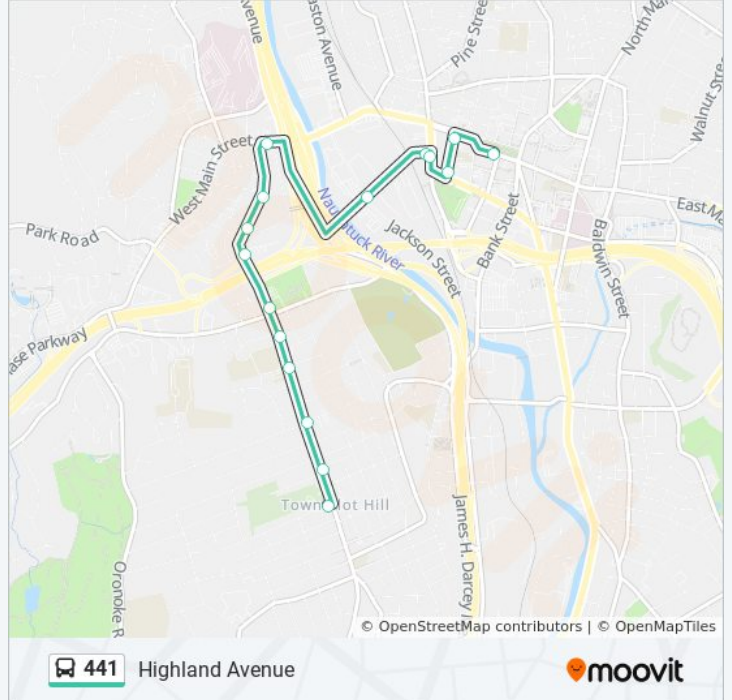

Use the Moovit App to find the closest 441 bus station near you and find out when is the next 441 bus arriving.

Direction: 441 - Highland Ave-Downtown Waterbury Via West Main St

11 stops

[VIEW LINE SCHEDULE](#)

441 bus Info

Direction: 441 - Highland Ave-Downtown Waterbury Via West Main St

Stops: 11

Trip Duration: 8 min

Line Summary:

Direction: 441 - Highland Ave-Waterbury Rr Station-Downtown Waterbury

16 stops

[VIEW LINE SCHEDULE](#)

441 bus Time Schedule

441 - Highland Ave-Waterbury Rr Station-Downtown Waterbury Route Timetable:

Sunday	Not Operational
Monday	5:45 AM - 5:45 PM
Tuesday	5:45 AM - 5:45 PM
Wednesday	5:45 AM - 5:45 PM
Thursday	5:45 AM - 5:45 PM
Friday	5:45 AM - 5:45 PM
Saturday	Not Operational

441 bus Info

Direction: 441 - Highland Ave-Waterbury Rr Station-Downtown Waterbury

Stops: 16

Trip Duration: 12 min

Line Summary:

Direction: 441 - Highland Ave-Waterbury Rr Station-Town Plot

15 stops

[VIEW LINE SCHEDULE](#)