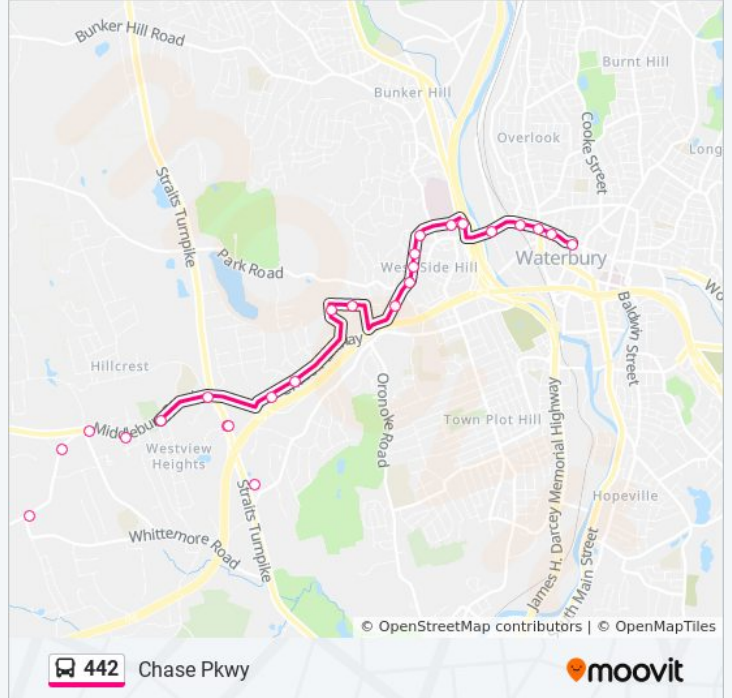

Use the Moovit App to find the closest 442 bus station near you and find out when is the next 442 bus arriving.

**Direction: 442 - Chase Pkwy-Downtown Waterbury**  
 26 stops  
[VIEW LINE SCHEDULE](#)

- Village Green @ North St
- Tucker Hill Rd @ Goss Rd
- Tucker Hill Rd @ Chase Rd
- Middlebury Rd @ Glenwood Ave
- Middlebury Rd @ Stevens Rd
- Middlebury Rd @ Yale Ave
- Middlebury Rd @ Opp Kelly Rd
- Straits Tpke @ Woodside Ave
- Post University @ Drubner Athletic Ctr
- Straits Tpke @ Opp Woodside Ave
- Chase Pkwy @ Regional Cancer Ctr
- Chase Pkwy @ Wooster Ave
- Nvcc @ Kinney Hall
- Nvcc @ Ekstrom Hall
- W Main St @ 1389 W Main St
- W Main St @ Crescent Manor

**442 bus Info**

**Direction:** 442 - Chase Pkwy-Downtown Waterbury  
**Stops:** 26  
**Trip Duration:** 14 min  
**Line Summary:**

Robbins St @ Fern Cir  
 Robbins St @ Benham St  
 Robbins St @ Myrtle Ave  
 Robbins St @ Colley St  
 Watertown Ave @ Robbins St  
 W Main St @ Thomaston Ave  
 W Main St @ Opp Gilbert St  
 W Main St @ Meadow St  
 W Main St @ State St  
 West Main St @ Leavenworth St

**Direction: 442 - Chase Pkwy-Waterbury Hosp**

16 stops  
[VIEW LINE SCHEDULE](#)

E Main St & Phoenix St  
 W Main St @ Central Ave  
 W Main St @ Willow St  
 W Main St @ Sperry St  
 W Main St @ Thomaston Ave  
 Robbins St @ Watertown Ave  
 Robbins St @ Waterbury Hospital  
 Robbins St @ Myrtle Ave  
 Robbins St @ Benham St  
 Robbins St @ Fern Cir  
 W Main St @ 1320 W Main St  
 W Main St @ 1336 W Main St  
 W Main St @ Chase Pkwy  
 Chase Pkwy @ Ruth Parsons Dr  
 Chase Pkwy @ Wooster Ave  
 Harold Lever Cancer Ctr @ Chase Pkwy