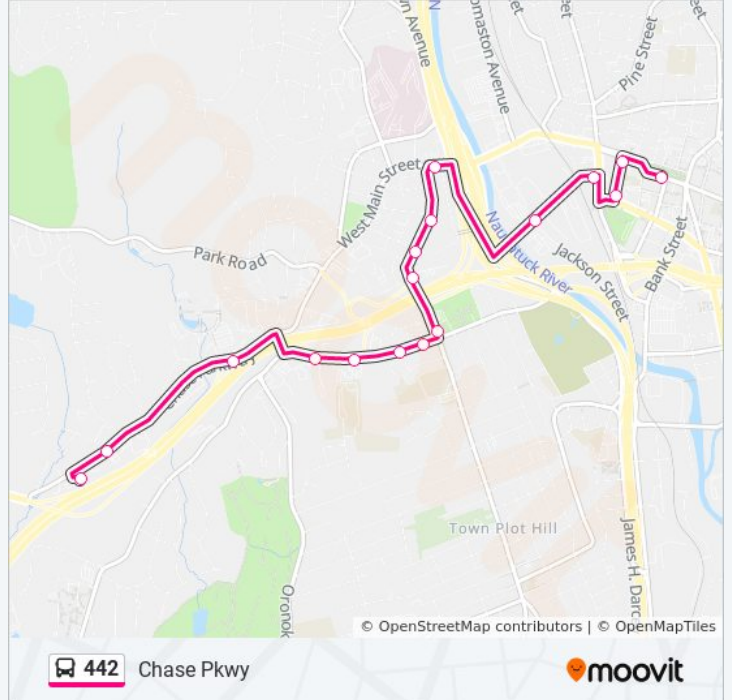

**442 bus Info**

**Direction:** 442/441 - Highland Ave-Waterbury Rr Station-Downtown Waterbury

**Stops:** 17

**Trip Duration:** 11 min

**Line Summary:**

**Direction: 442m - Chase Pkwy-Waterbury Hosp-Middlebury Rd**  
 18 stops  
[VIEW LINE SCHEDULE](#)