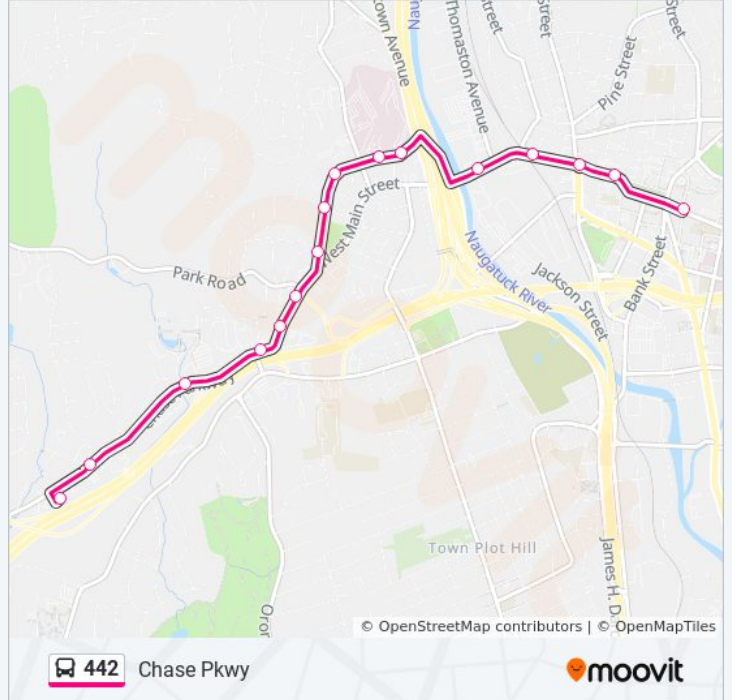

**442 bus Info**

**Direction:** 442 - Chase Pkwy-Downtown Waterbury  
**Stops:** 26  
**Trip Duration:** 14 min  
**Line Summary:**

Robbins St @ Fern Cir  
 Robbins St @ Benham St  
 Robbins St @ Myrtle Ave  
 Robbins St @ Colley St  
 Watertown Ave @ Robbins St  
 W Main St @ Thomaston Ave  
 W Main St @ Opp Gilbert St  
 W Main St @ Meadow St  
 W Main St @ State St  
 West Main St @ Leavenworth St

**Direction: 442 - Chase Pkwy-Waterbury Hosp**

16 stops  
[VIEW LINE SCHEDULE](#)

E Main St & Phoenix St  
 W Main St @ Central Ave  
 W Main St @ Willow St  
 W Main St @ Sperry St  
 W Main St @ Thomaston Ave  
 Robbins St @ Watertown Ave  
 Robbins St @ Waterbury Hospital  
 Robbins St @ Myrtle Ave  
 Robbins St @ Benham St  
 Robbins St @ Fern Cir  
 W Main St @ 1320 W Main St  
 W Main St @ 1336 W Main St  
 W Main St @ Chase Pkwy  
 Chase Pkwy @ Ruth Parsons Dr  
 Chase Pkwy @ Wooster Ave  
 Harold Lever Cancer Ctr @ Chase Pkwy

**442 bus Info**

**Direction:** 442 - Chase Pkwy-Waterbury Hosp  
**Stops:** 16  
**Trip Duration:** 10 min  
**Line Summary:**

**Direction: 442 - Chase Pkwy-Waterbury Hosp-Nvcc**

18 stops

[VIEW LINE SCHEDULE](#)