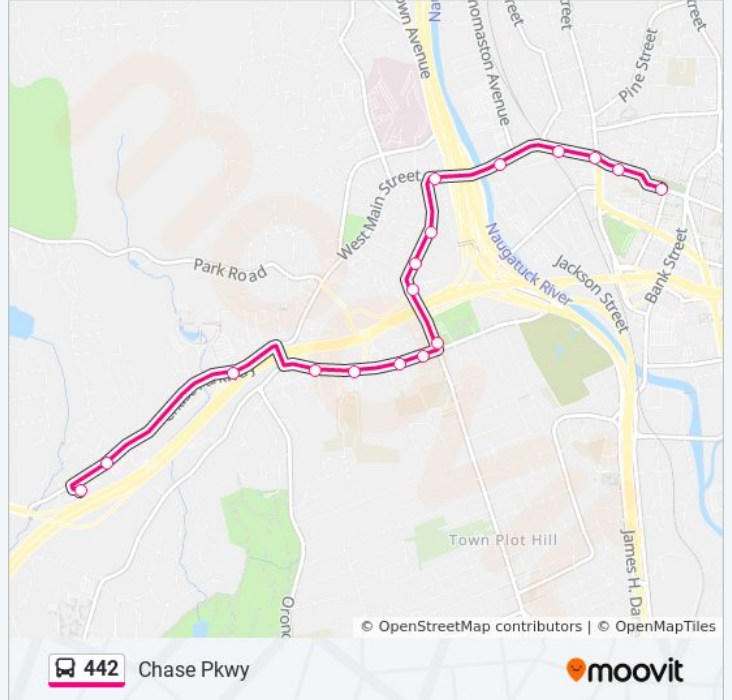

**442 bus Info**

**Direction:** 442/441 - Highland Ave-Downtown Waterbury Via West Main St

**Stops:** 17

**Trip Duration:** 11 min

**Line Summary:**

**Direction: 442/441 - Highland Ave-Waterbury Rr Station-Downtown Waterbury**