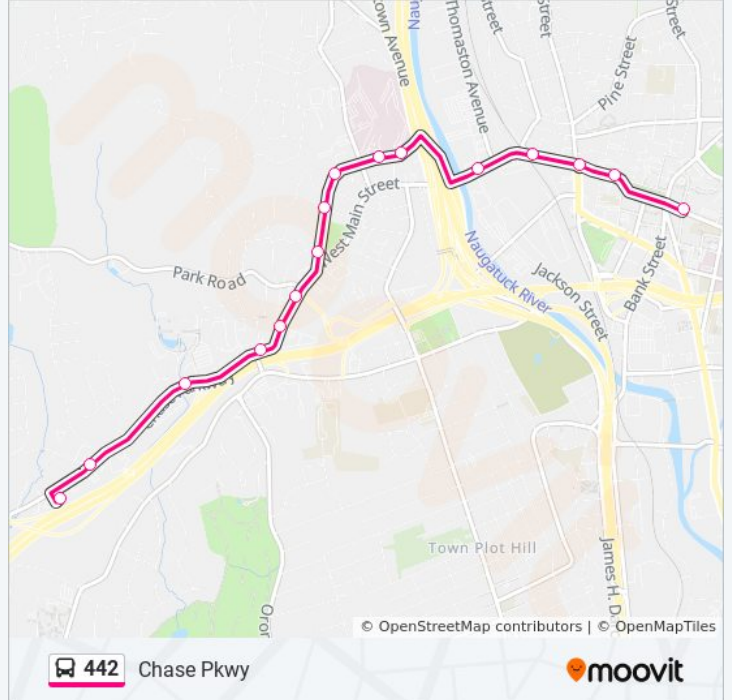

**442 bus Info**

**Direction:** 442/441 - Chase Pkwy-Waterbury Hosp To Highland Ave

**Stops:** 16

**Trip Duration:** 10 min

**Line Summary:**

**Direction: 442/441 - Chase Pkwy-Waterbury Hosp-Nvcc To Highland Ave**

18 stops

[VIEW LINE SCHEDULE](#)

- E Main St & Phoenix St
- W Main St @ Central Ave
- W Main St @ Willow St
- W Main St @ Sperry St
- W Main St @ Thomaston Ave
- Robbins St @ Watertown Ave
- Robbins St @ Waterbury Hospital
- Robbins St @ Myrtle Ave
- Robbins St @ Benham St
- Robbins St @ Fern Cir
- W Main St @ 1320 W Main St
- W Main St @ 1336 W Main St
- W Main St @ Chase Pkwy
- Chase Pkwy @ Ruth Parsons Dr
- Nvcc @ Kinney Hall
- Nvcc @ Ekstrom Hall
- Chase Pkwy @ Wooster Ave
- Harold Leever Cancer Ctr @ Chase Pkwy