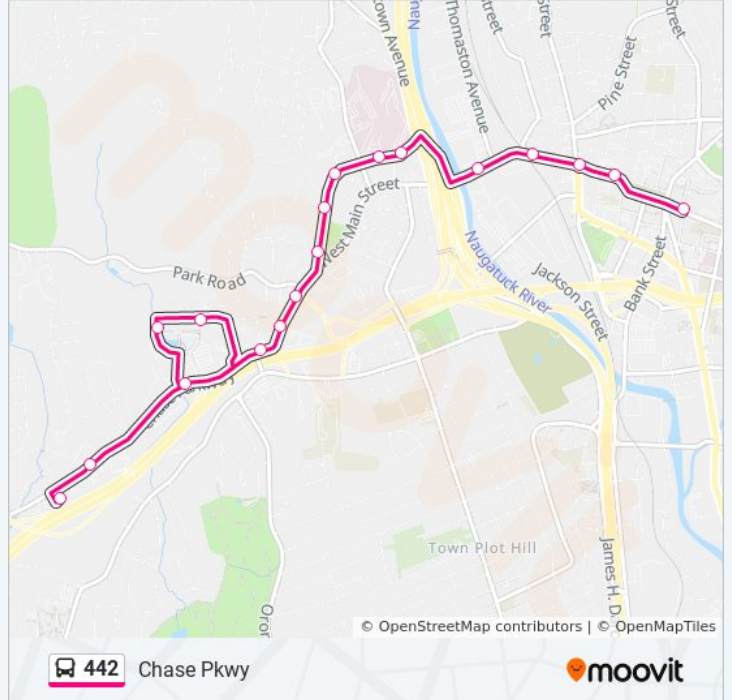

18 stops

[VIEW LINE SCHEDULE](#)

- E Main St & Phoenix St
- W Main St @ Central Ave
- W Main St @ Willow St
- W Main St @ Sperry St
- W Main St @ Thomaston Ave
- Robbins St @ Watertown Ave
- Robbins St @ Waterbury Hospital
- Robbins St @ Myrtle Ave
- Robbins St @ Benham St
- Robbins St @ Fern Cir
- W Main St @ 1320 W Main St
- W Main St @ 1336 W Main St
- W Main St @ Chase Pkwy
- Chase Pkwy @ Ruth Parsons Dr
- Nvcc @ Kinney Hall
- Nvcc @ Ekstrom Hall
- Chase Pkwy @ Wooster Ave
- Harold Leever Cancer Ctr @ Chase Pkwy

**442 bus Info**

**Direction:** 442/441 - Chase Pkwy-Waterbury Hosp-Nvcc To Highland Ave

**Stops:** 18

**Trip Duration:** 12 min

**Line Summary:**

**Direction: 442/441 - Chase Pkwy-Waterbury Rr Station-Waterbury Hosp To Highland Ave**