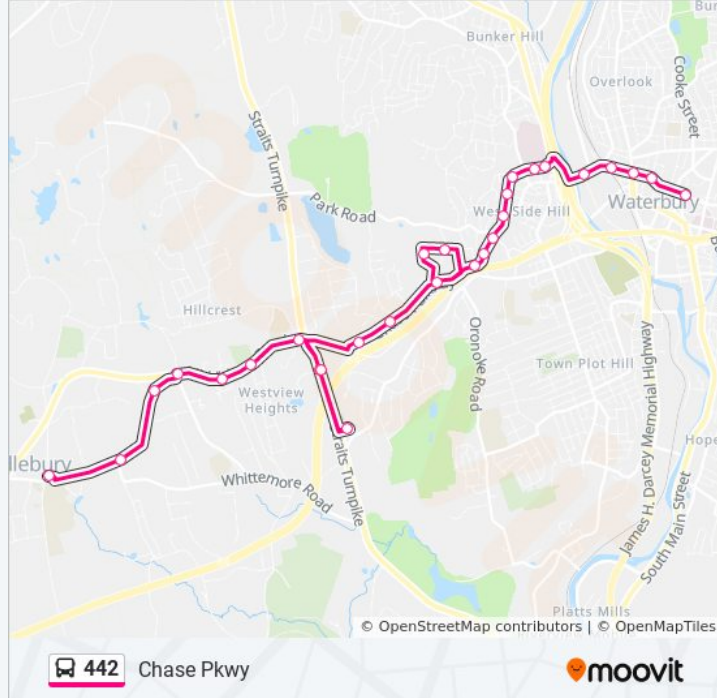

**442 bus Info**

**Direction:** 442m - Chase Pkwy-Waterbury Hosp-Nvcc-Post Univ-Judd's Corner

**Stops:** 28

**Trip Duration:** 22 min

**Line Summary:**

Straits Tpke @ Woodside Ave

Post University @ Drubner Athletic Ctr

**Direction: 442m - Chase Pkwy-Waterbury Hosp-Nvcc-Post Univ-Middlebury Rd**

23 stops

[VIEW LINE SCHEDULE](#)

E Main St & Phoenix St

W Main St @ Central Ave

W Main St @ Willow St

W Main St @ Sperry St

W Main St @ Thomaston Ave