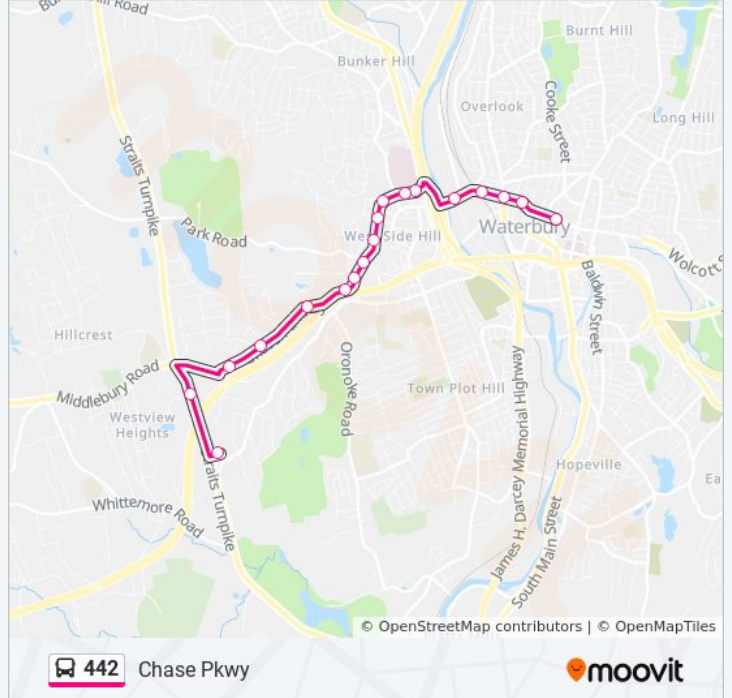

- E Main St & Phoenix St
- W Main St @ Central Ave
- W Main St @ Willow St
- W Main St @ Sperry St
- W Main St @ Thomaston Ave
- Robbins St @ Watertown Ave
- Robbins St @ Waterbury Hospital
- Robbins St @ Myrtle Ave
- Robbins St @ Benham St
- Robbins St @ Fern Cir
- W Main St @ 1320 W Main St
- W Main St @ 1336 W Main St
- W Main St @ Chase Pkwy
- Chase Pkwy @ Ruth Parsons Dr
- Chase Pkwy @ Wooster Ave
- Chase Pkwy @ 1064 Chase Pkwy
- Straits Tpke @ Woodside Ave
- Post University @ Drubner Athletic Ctr

**442 bus Info**

**Direction:** 442 - Chase Pkwy-Waterbury Hosp-Post Univ

**Stops:** 18

**Trip Duration:** 12 min

**Line Summary:**

**Direction: 442/441 - Chase Pkwy-Waterbury Hosp To Highland Ave**

16 stops

[VIEW LINE SCHEDULE](#)

- E Main St & Phoenix St
- W Main St @ Central Ave
- W Main St @ Willow St
- W Main St @ Sperry St
- W Main St @ Thomaston Ave
- Robbins St @ Watertown Ave
- Robbins St @ Waterbury Hospital
- Robbins St @ Myrtle Ave
- Robbins St @ Benham St
- Robbins St @ Fern Cir
- W Main St @ 1320 W Main St
- W Main St @ 1336 W Main St
- W Main St @ Chase Pkwy
- Chase Pkwy @ Ruth Parsons Dr
- Chase Pkwy @ Wooster Ave
- Harold Leever Cancer Ctr @ Chase Pkwy