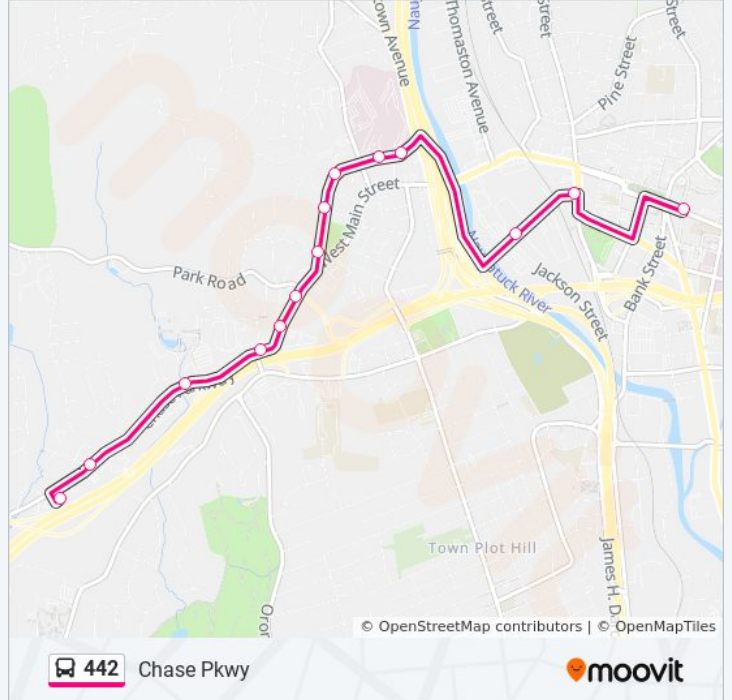

**442 bus Time Schedule**

442/441 - Chase Pkwy-Waterbury Rr Station-Waterbury Hosp To Highland Ave Route Timetable:

Sunday	9:30 AM - 4:30 PM
Monday	Not Operational
Tuesday	Not Operational
Wednesday	Not Operational
Thursday	Not Operational
Friday	Not Operational
Saturday	6:30 AM - 5:30 PM

**442 bus Info**

**Direction:** 442/441 - Chase Pkwy-Waterbury Rr Station-Waterbury Hosp To Highland Ave

**Stops:** 14

**Trip Duration:** 10 min

**Line Summary:**

**Direction: 442/441 - Highland Ave-Downtown Waterbury Via West Main St**