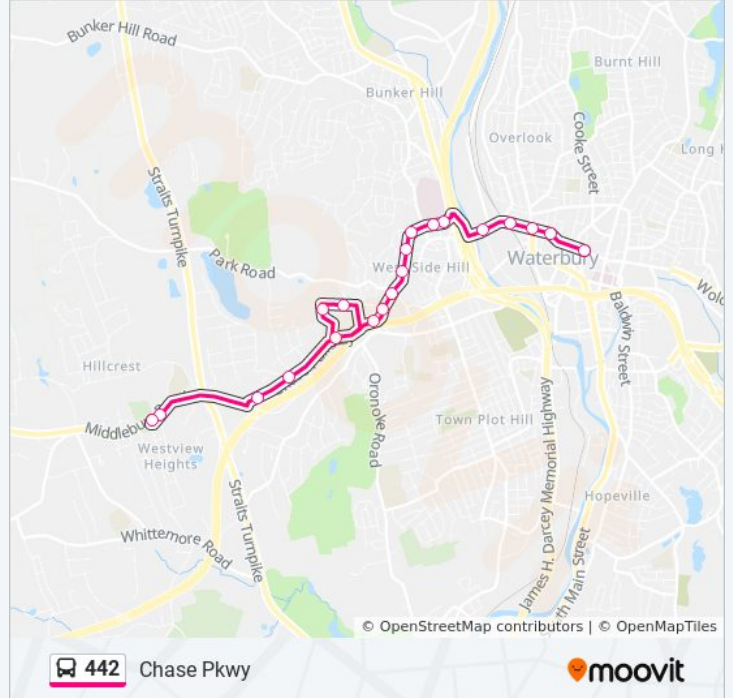

**442 bus Info**

**Direction:** 442m - Chase Pkwy-Waterbury Hosp-  
Nvcc-Middlebury Rd

**Stops:** 20

**Trip Duration:** 15 min

**Line Summary:**

Foster St @ White Ave

Middlebury Rd @ Yale Ave

**Direction: 442m - Chase Pkwy-Waterbury Hosp-Nvcc-Post Univ-Judd's Corner**

28 stops

[VIEW LINE SCHEDULE](#)

E Main St & Phoenix St

W Main St @ Central Ave

W Main St @ Willow St

W Main St @ Sperry St

W Main St @ Thomaston Ave

Robbins St @ Watertown Ave