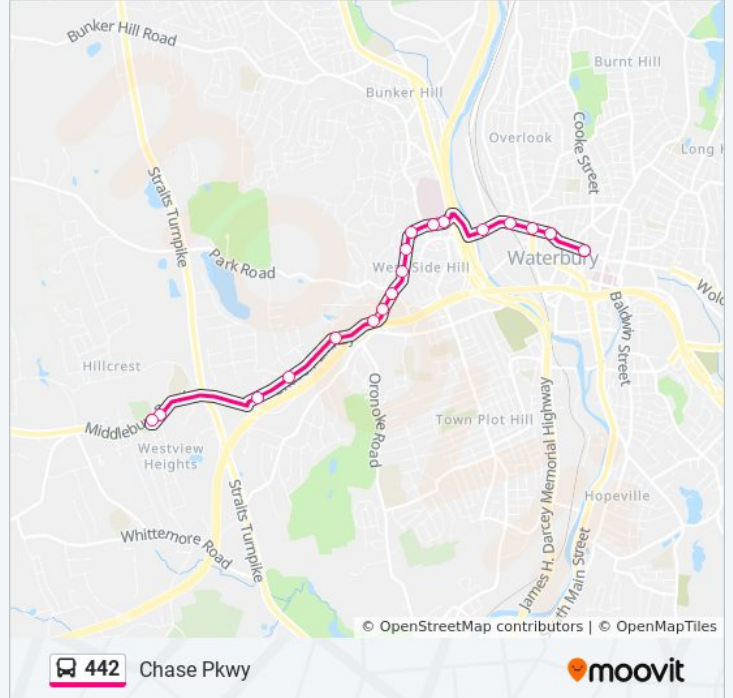

**Direction: 442m - Chase Pkwy-Waterbury Hosp-
Nvcc-Middlebury Rd**

20 stops

[VIEW LINE SCHEDULE](#)

- E Main St & Phoenix St
- W Main St @ Central Ave
- W Main St @ Willow St
- W Main St @ Sperry St
- W Main St @ Thomaston Ave
- Robbins St @ Watertown Ave
- Robbins St @ Waterbury Hospital
- Robbins St @ Myrtle Ave
- Robbins St @ Benham St
- Robbins St @ Fern Cir
- W Main St @ 1320 W Main St
- W Main St @ 1336 W Main St
- W Main St @ Chase Pkwy
- Chase Pkwy @ Ruth Parsons Dr
- Nvcc @ Kinney Hall
- Nvcc @ Ekstrom Hall
- Chase Pkwy @ Wooster Ave
- Chase Pkwy @ 1064 Chase Pkwy

442 bus Time Schedule

442m - Chase Pkwy-Waterbury Hosp-Nvcc-
Middlebury Rd Route Timetable:

Sunday	Not Operational
Monday	10:00 AM - 5:30 PM
Tuesday	10:00 AM - 5:30 PM
Wednesday	10:00 AM - 5:30 PM
Thursday	10:00 AM - 5:30 PM
Friday	10:00 AM - 5:30 PM
Saturday	Not Operational

442 bus Info

Direction: 442m - Chase Pkwy-Waterbury Hosp-
Nvcc-Middlebury Rd

Stops: 20

Trip Duration: 15 min

Line Summary: