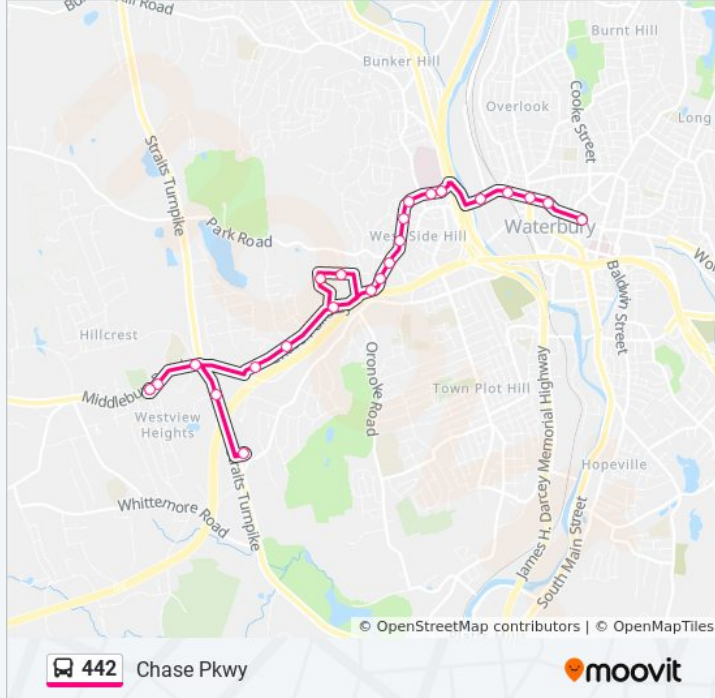

**Direction:** 442m - Chase Pkwy-Waterbury Hosp-Nvcc-Post Univ-Middlebury Rd

**Stops:** 23

**Trip Duration:** 17 min

**Line Summary:**

Straits Tpke @ Woodside Ave

Post University @ Drubner Athletic Ctr

Middlebury Rd @ Kelly Rd

Foster St @ White Ave

Middlebury Rd @ Yale Ave

**Direction: 442m - Chase Pkwy-Waterbury Hosp-Post Univ-Judd's Corner**

26 stops

[VIEW LINE SCHEDULE](#)

E Main St & Phoenix St

W Main St @ Central Ave

W Main St @ Willow St