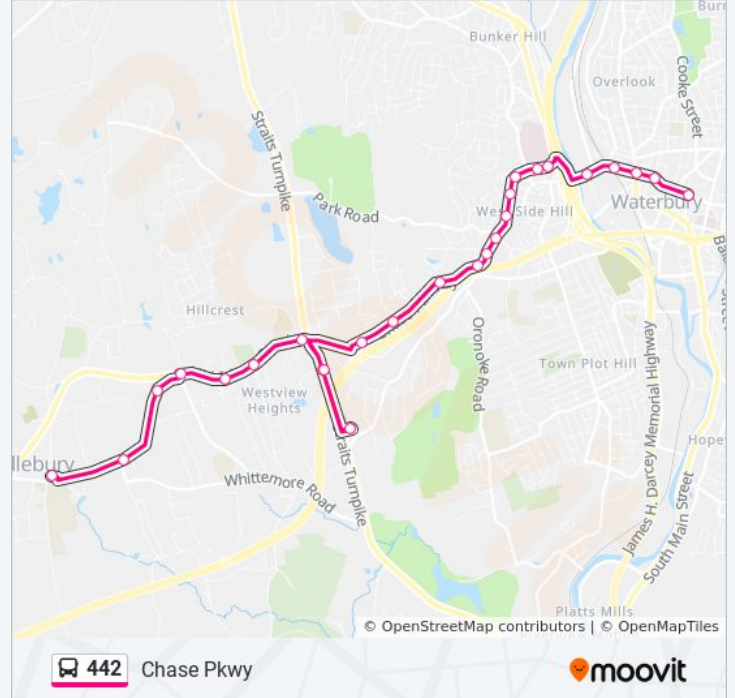

Straits Tpke @ Opp Woodside Ave

Middlebury Rd @ Kelly Rd

Middlebury Rd @ Yale Ave

Middlebury Rd @ Larry's Wine Spirit

Middlebury Rd @ Glenwood Ave

Tucker Hill Rd @ Chase Rd

Tucker Hill Rd @ Goss Rd

Village Green @ North St

442 bus time schedules and route maps are available in an offline PDF at moovitapp.com. Use the [Moovit App](#) to see live bus times, train schedule or subway schedule, and step-by-step directions for all public transit in New York - New Jersey.

[About Moovit](#) · [MaaS Solutions](#) · [Supported Countries](#) · [Mooviter Community](#)

© 2024 Moovit - All Rights Reserved

Check Live Arrival Times