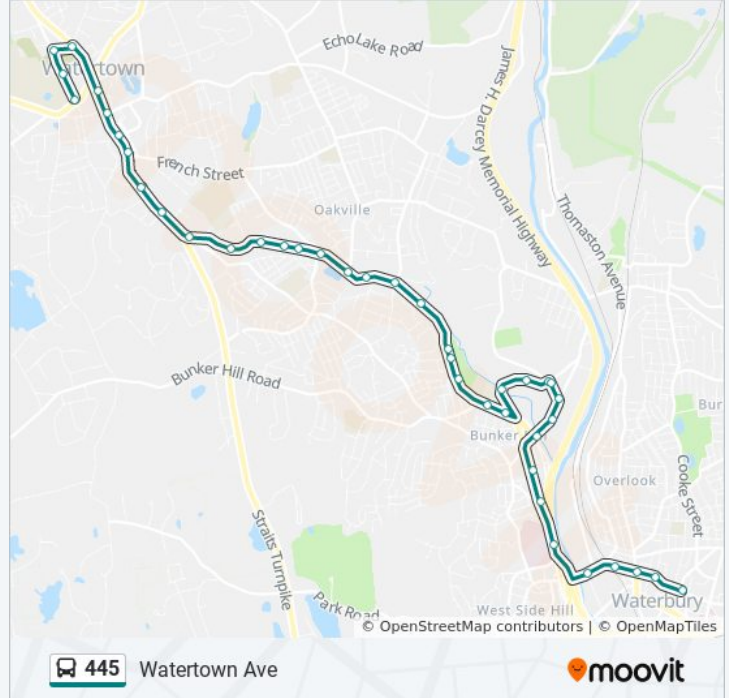

Watertown Ave @ Opp Eastern Ave

Watertown Ave @ 20 Watertown Ave

Main St @ Buckingham St

Main St @ Davis St

Main St @ Opp Harvard St

Main St @ 652 Main St

Main St @ Rockdale Ave

Main St @ Opp Candee Hill Rd 1

Main St @ Candee Hill Rd 2

Main St @ Watertown Plaza

Main St @ At&T

Main St @ French St

Main St @ Pythian Ave

Main St @ Echo Lake Rd

Main St @ Opp Town Hall Hill Rd

Hawley St @ Main St

Hawley St @ North St

North St @ Opp Warren Way

North St @ Deforest St

**Direction: 445 - Watertown Ave-Watertown
Town Hall Via Seimon Co**

36 stops

[VIEW LINE SCHEDULE](#)

445 bus Time Schedule

445 - Watertown Ave-Watertown Town Hall Via
Seimon Co Route Timetable: