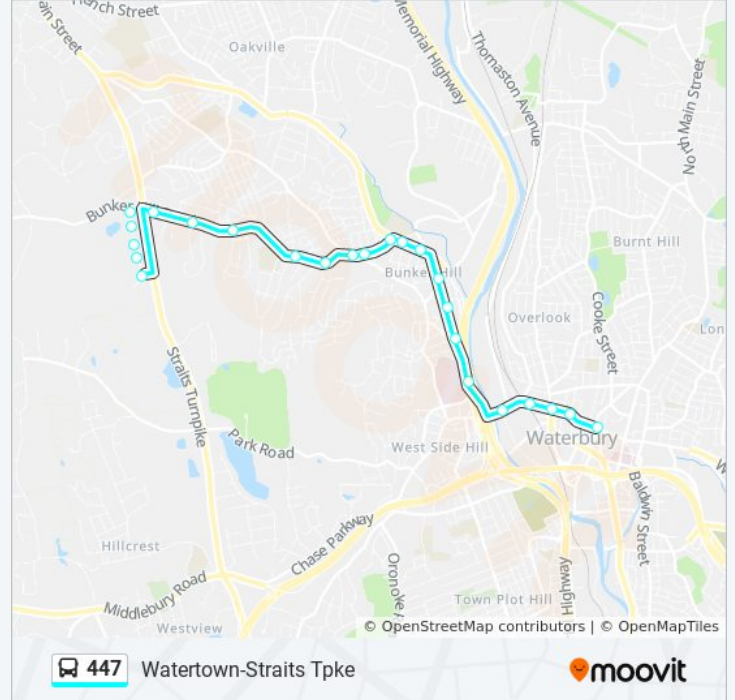

Bunker Hill Rd @ Apple Rehab

Commercial St @ Bunker Hill Rd

Commercial St @ Global Machine Bakers

Commercial St @ Wakefield Solutions

Commercial St @ Opp State St

Commercial St @ New Wood Rd

447 bus time schedules and route maps are available in an offline PDF at moovitapp.com. Use the [Moovit App](#) to see live bus times, train schedule or subway schedule, and step-by-step directions for all public transit in New York - New Jersey.

[About Moovit](#) • [MaaS Solutions](#) • [Supported Countries](#) • [Mooviter Community](#)

© 2024 Moovit - All Rights Reserved

Check Live Arrival Times