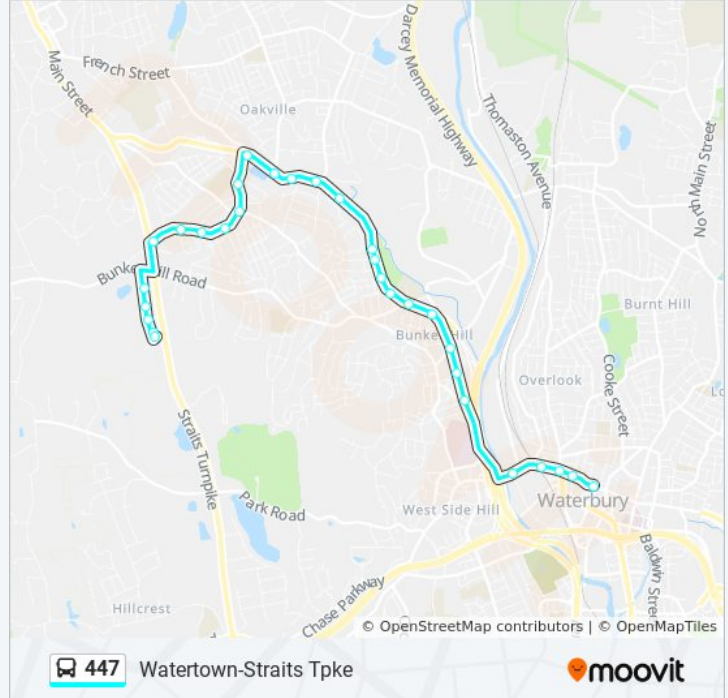

Use the Moovit App to find the closest 447 bus station near you and find out when is the next 447 bus arriving.

Direction: 447x - Watertown Ave-Downtown Waterbury

30 stops

[VIEW LINE SCHEDULE](#)

- Straits Tpke @ Commercial St
- Commercial St @ Dunkin Donuts
- Commercial St @ State St
- Commercial St @ Hyundai Motors
- Commercial St @ Alplex Auto
- Davis St @ Straits Tpke
- Davis St @ Elm St
- Davis St @ Mango Cir
- Woodvine Ave @ Saugus Ave
- Davis St @ Colonial St
- Davis St @ Maple Ave
- Main St @ Davis St
- Main St @ Opp Buckingham St
- Watertown Ave @ Opp 20 Watertown Ave
- Watertown Ave @ Eastern Ave
- Watertown Ave @ Rosette St
- Watertown Ave @ Madeline Ave
- Watertown Ave @ Kaynor Dr
- Watertown Ave @ Gertrude Ave
- Watertown Ave @ Media Ave
- Watertown Ave @ Tompkins St

447 bus Info

Direction: 447x - Watertown Ave-Downtown Waterbury

Stops: 30

Trip Duration: 17 min

Line Summary:

Watertown Ave @ Windsor St
 Watertown Ave @ Aurora St
 Watertown Ave @ Friendlys
 Watertown Ave @ Bunker Hill Ave
 W Main St @ Thomaston Ave
 W Main St @ Opp Gilbert St
 W Main St @ Meadow St
 W Main St @ State St
 West Main St @ Leavenworth St

Direction:

24 stops

[VIEW LINE SCHEDULE](#)

East Main St @ N Main St
 W Main St @ Central Ave
 W Main St @ Willow St
 W Main St @ Sperry St
 W Main St @ Thomaston Ave
 Watertown Ave @ Robbins St
 Watertown Ave @ Opp Bunker Hill Ave
 Watertown Ave @ Edwin Ave
 Watertown Ave @ E Aurora St
 Watertown Ave @ Opp Wndsr St
 Watertown Ave @ Tompkins St
 Irvington Ave @ Watertown Ave
 Irvington Ave @ Spring Garden Ave
 Bunker Hill Ave @ Irvington Ave
 Bunker Hill Ave @ Opp Ardsley Rd
 Bunker Hill Ave @ Whitewood Rd
 Bunker Hill Ave @ Opp Ridgeland Dr
 Bunker Hill Rd @ Opp Georgetown Dr

447 bus Info

Direction:

Stops: 24

Trip Duration: 17 min

Line Summary:

Bunker Hill Rd @ Apple Rehab

Commercial St @ Bunker Hill Rd

Commercial St @ Global Machine Bakers