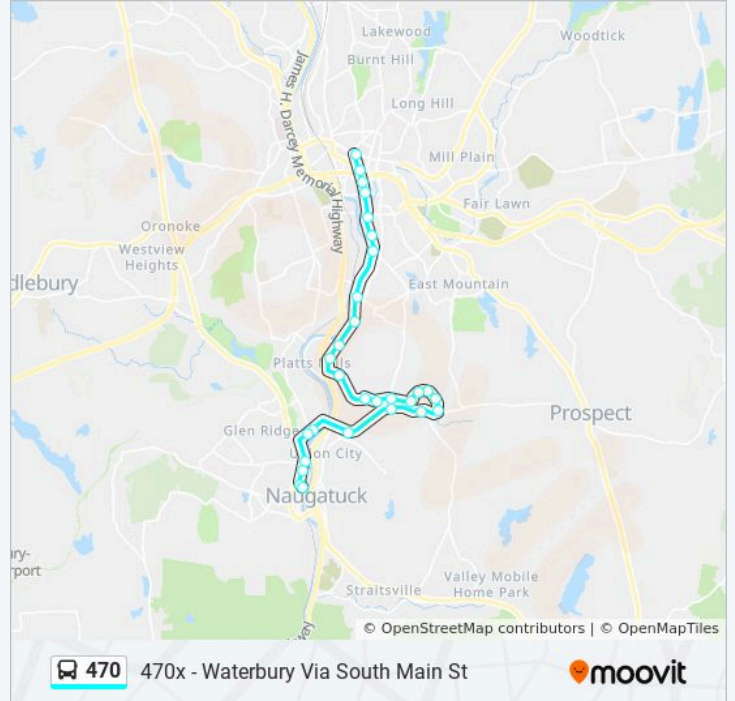

S Main St @ Opp Eagle St

S Main St @ Opp Harvester Rd

S Main St @ Washington Ave

S Main St @ E Liberty St

S Main St @ E Clay St

S Main St @ Union St

East Main St @ N Main St

470 bus time schedules and route maps are available in an offline PDF at moovitapp.com. Use the Moovit App to see live bus times, train schedule or subway schedule, and step-by-step directions for all public transit in New York - New Jersey.

© 2024 Moovit - All Rights Reserved