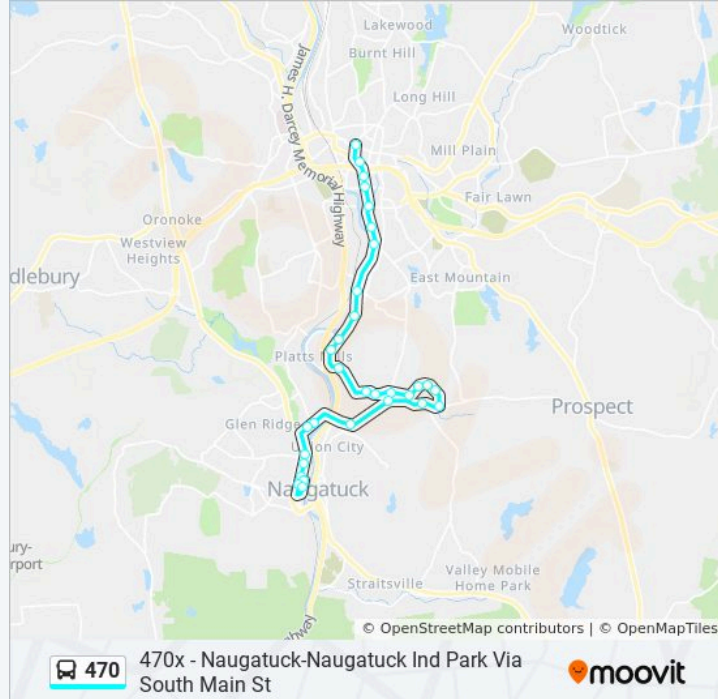

470 bus Info

Direction: 470x - Naugatuck-Naugatuck Ind Park Via South Main St

Stops: 29

Trip Duration: 27 min

Line Summary:

Prospect St @ Opp Maple Hill Rd

Prospect St @ Union City Rd

Prospect St @ Eagle St

Bridge St @ Spring St

Bridge St @ Brennan St

N Church St @ Water St

N Church St @ Meadow Ct

N Church St @ Division St

Maple St @ Water St

Direction: 470x - Waterbury Via South Main St

25 stops

[VIEW LINE SCHEDULE](#)

Bridge St @ Opp Brennan St

Bridge St @ Spring St

Prospect St @ Opp Eagle St

Prospect St @ Opp Union City Rd

Prospect St @ Maple Hill Rd

Great Hill Rd @ Prospect St

Great Hill Rd @ Northeastern Communications