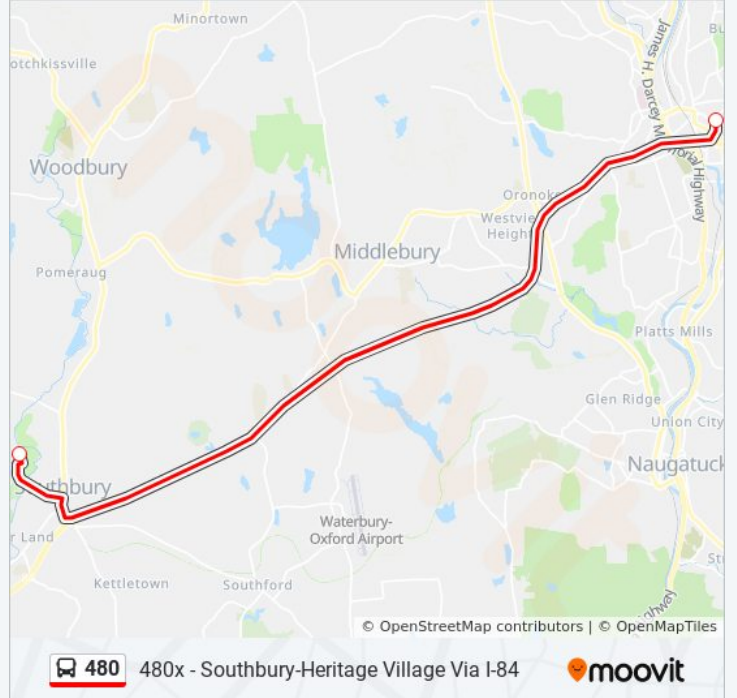

Use the Moovit App to find the closest 480 bus station near you and find out when is the next 480 bus arriving.

Direction: 480x - Southbury-Heritage Village Via I-84

3 stops

[VIEW LINE SCHEDULE](#)

Waterbury Green @ North Main

Heritage Rd @ Pomperaug Woods

Heritage Village @ Village Green

480 bus Time Schedule

480x - Southbury-Heritage Village Via I-84 Route

Timetable:

Sunday	Not Operational
Monday	7:00 AM - 3:30 PM
Tuesday	7:00 AM - 3:30 PM
Wednesday	7:00 AM - 3:30 PM
Thursday	7:00 AM - 3:30 PM
Friday	7:00 AM - 3:30 PM
Saturday	Not Operational

480 bus Info

Direction: 480x - Southbury-Heritage Village Via I-84

Stops: 3

Trip Duration: 22 min

Line Summary:

Direction: 480x - Waterbury Via I-84

3 stops

[VIEW LINE SCHEDULE](#)

480 bus Info

Direction: 480x - Waterbury Via I-84

Stops: 3

Trip Duration: 18 min

Line Summary:

480 bus time schedules and route maps are available in an offline PDF at moovitapp.com. Use the [Moovit App](#) to see live bus times, train schedule or subway schedule, and step-by-step directions for all public transit in New York - New Jersey.