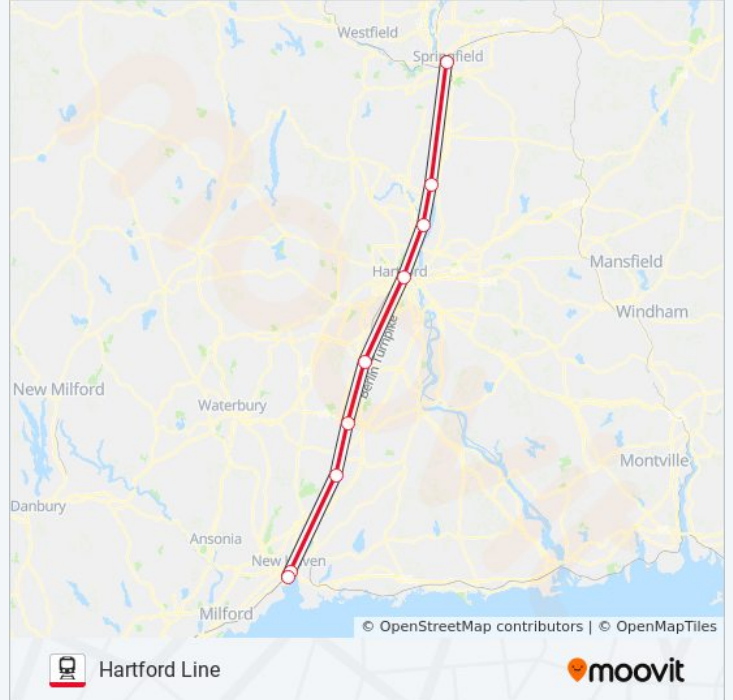

 HARTFORD LINE

Use the Moovit App to find the closest HARTFORD LINE train station near you and find out when is the next HARTFORD LINE train arriving.

**Direction: Northbound To Hartford**

6 stops

[VIEW LINE SCHEDULE](#)

- Springfield
- Windsor Locks
- Windsor
- Hartford Union Station
- Berlin Station
- Meriden
- Wallingford
- New Haven State Street
- New Haven

**HARTFORD LINE train Time Schedule**

Southbound To New Haven Union Station Route  
Timetable:

**Direction:** Southbound To New Haven Union Station

**Stops:** 9

**Trip Duration:** 91 min

**Line Summary:**

HARTFORD LINE train time schedules and route maps are available in an offline PDF at [moovitapp.com](https://moovitapp.com). Use the [Moovit App](#) to see live bus times, train schedule or subway schedule, and step-by-step directions for all public transit in New York - New Jersey.