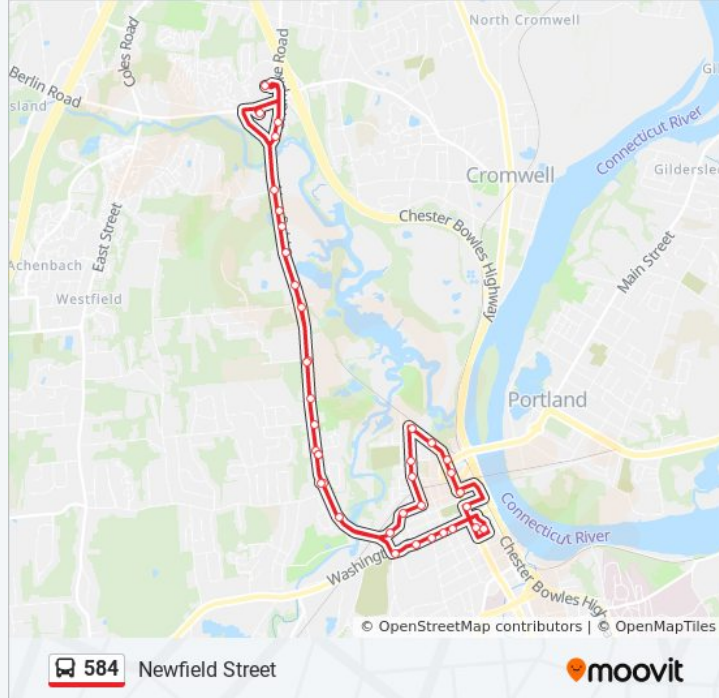

Use the Moovit App to find the closest 584 bus station near you and find out when is the next 584 bus arriving.

Direction: Newfield Street

27 stops

[VIEW LINE SCHEDULE](#)

- Downtown Terminal
- Main Street Market
- Main & Ferry
- Main & Rapallo
- North Main Street
- N Main & Free Ctr
- N Main & Pease Ave
- N Main & High St
- High & Stack St
- High & Spring Street
- High / Grand Street
- Grand & Prospect
- Liberty & Berlin
- Charton Terrace
- Newfield Towers
- Stonycrest Towers
- Newfield & Condon St
- Cafferys Plaza
- Middletown High Bus Stop Outbound
- Newfield & Mile Lane
- Ghezzi's
- Best Cleaners

584 bus Info

Direction: Newfield Street

Stops: 27

Trip Duration: 25 min

Line Summary:

U-Haul

Newfield & Tuttle Outbound

Dunkin Donuts

Mcdonalds

Cromwell Square Plaza

Direction: Newfield Street

22 stops

[VIEW LINE SCHEDULE](#)

Cromwell Square Plaza

Newfield & Tuttle Rd

Newfield & Mile Ln Inbound

584 bus Info

Direction: Newfield Street

Stops: 22

Trip Duration: 25 min

Line Summary:

 [584 bus Line Map](#)

High / Grand Street

Grand & Pearl Street