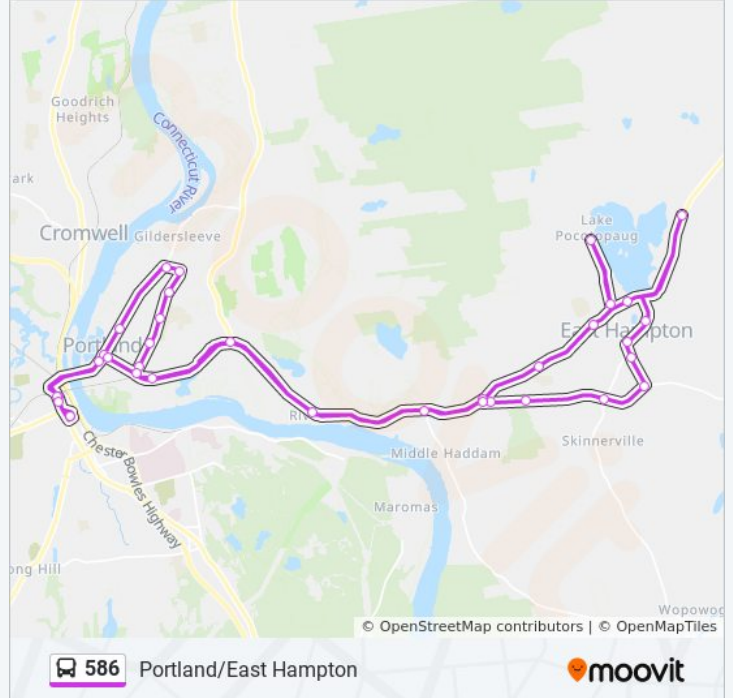

Use the Moovit App to find the closest 586 bus station near you and find out when is the next 586 bus arriving.

Direction: Portland/East Hampton

27 stops

[VIEW LINE SCHEDULE](#)

- Edgewater Hills Apartments
- The Chatham Apartments
- American Distilling & Manufacturing
- Brooks Plaza
- Mcdonald's
- East Hampton Stop & Shop
- East High & North Main Street
- Opp Chatham Acres
- West High & North Maple Street
- West High Street & Childs Road
- 201 West High Street Plaza
- East Hampton Park & Ride
- Cobalt Center
- Solano Inn Inbound
- Portland-Cobalt & Gospel
- Adams Market
- Middlesex Family Medicine Portland
- High Street & Crimson Heights
- Greystone Retirement Home Inbound
- Portland Convalescent Inbound
- Main Street & Middlesex Ave
- Main Street & Waverly Ave

586 bus Info

Direction: Portland/East Hampton

Stops: 27

Trip Duration: 26 min

Line Summary:

Main & Commerce Street
 Portland Housing Authority
 Community Health Center
 Main & Liberty
 Downtown Terminal

Direction: Portland/East Hampton

23 stops

[VIEW LINE SCHEDULE](#)

Downtown Terminal
 Main & Rapallo
 Main & Marlborough
 Portland Convalescent
 Greystone Manor
 High & Freestone
 High & Marlborough
 Portland Quick Mart
 Rt 66 & Gospel Ln Portland
 Solano Inn
 W High Cobalt Center
 Route 16 & Route 66
 Middletown Ave & Hog Hill Road
 Middletown Ave & Chestnut Hill Road
 Middletown & Young Street
 Atlantis Fresh Market @ Main Street
 East Hampton Senior Center & Library
 Main & Walnut Ave

586 bus Info

Direction: Portland/East Hampton

Stops: 23

Trip Duration: 29 min

Line Summary:

[586 bus Line Map](#)

Airline Trail Entrance

Summit Street & Flanders Road