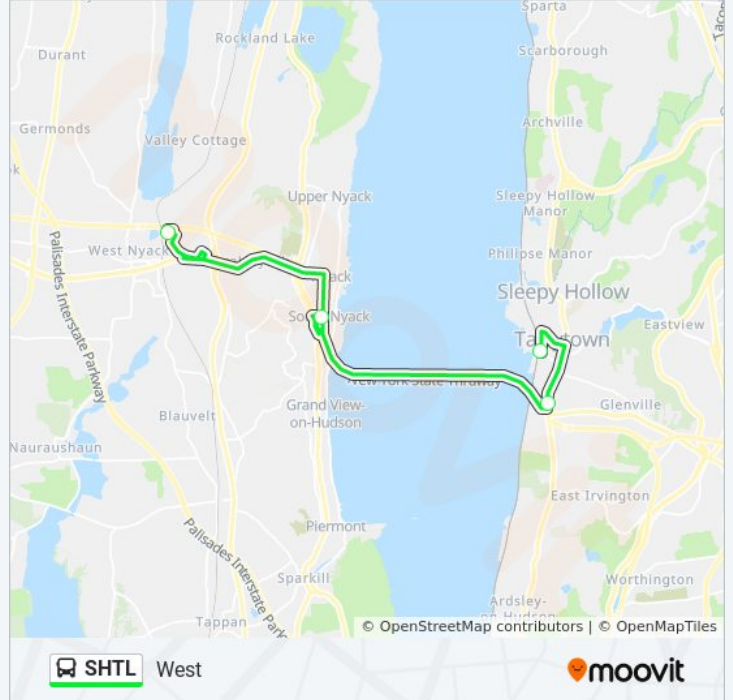

### Direction: Shtl Shuttle To Palisades - Lot J

4 stops

[VIEW LINE SCHEDULE](#)

Tarrytown

Broadway & Wb I-287 on Ramp

Franklin St. & Clinton Av. Wb

Palisades Center Dr. Lot J

### SHTL bus Info

**Direction:** Shtl Shuttle To Palisades - Lot J

**Stops:** 4

**Trip Duration:** 32 min

**Line Summary:**

### Direction: Shtl Shuttle To Tarrytown

4 stops

[VIEW LINE SCHEDULE](#)

Palisades Center Dr. Lot J

Franklin St. & Clinton Av. Eb

Broadway & NY 119

Tarrytown

### SHTL bus Info

**Direction:** Shtl Shuttle To Tarrytown

**Stops:** 4

**Trip Duration:** 30 min

**Line Summary:**

SHTL bus time schedules and route maps are available in an offline PDF at [moovitapp.com](https://moovitapp.com). Use the [Moovit App](#) to see live bus times, train schedule or subway schedule, and step-by-step directions for all public transit in New York - New Jersey.