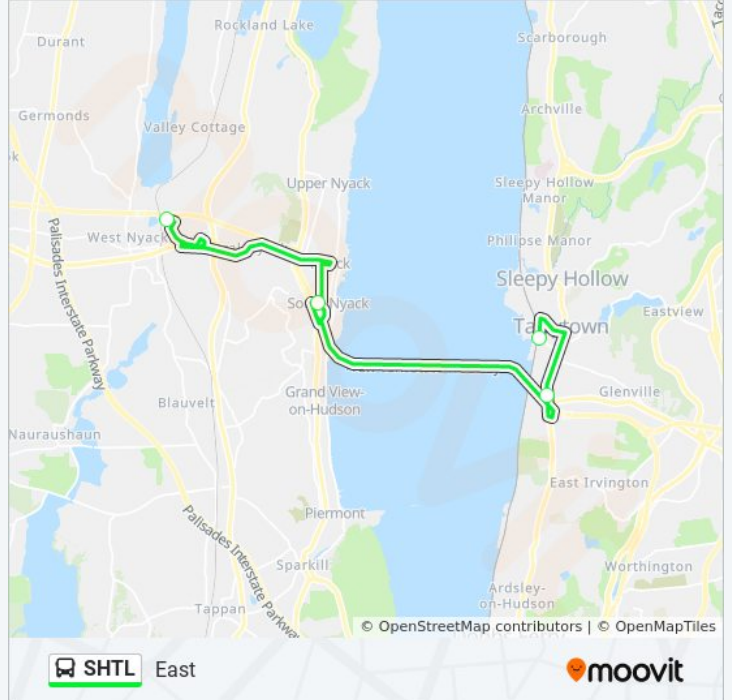

### Direction: Shtl Shuttle To Palisades - Lot J

4 stops

[VIEW LINE SCHEDULE](#)

Tarrytown

Broadway & Wb I-287 on Ramp

Franklin St. & Clinton Av. Wb

Palisades Center Dr. Lot J

### SHTL bus Info

**Direction:** Shtl Shuttle To Palisades - Lot J

**Stops:** 4

**Trip Duration:** 32 min

**Line Summary:**

### Direction: Shtl Shuttle To Tarrytown

4 stops

[VIEW LINE SCHEDULE](#)

Palisades Center Dr. Lot J

Franklin St. & Clinton Av. Eb

Broadway & NY 119

Tarrytown