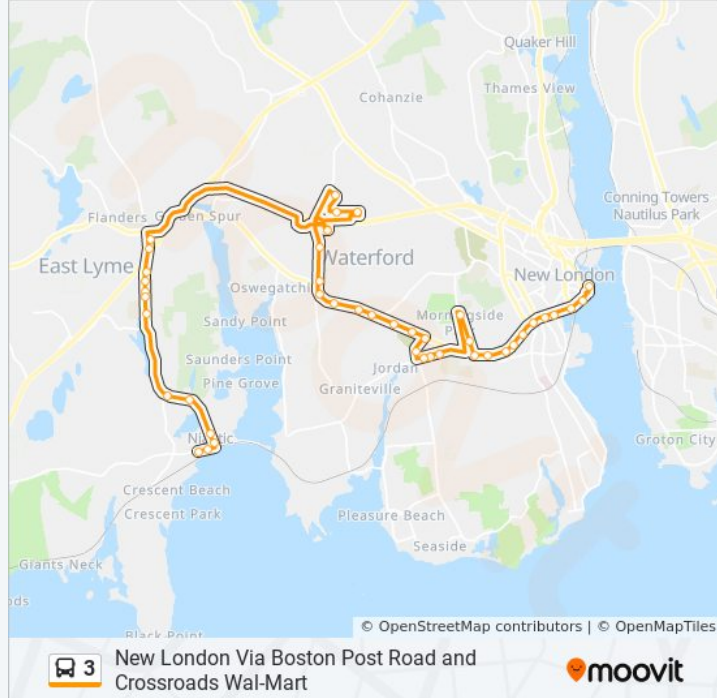

3 bus Info

Direction: New London Via Boston Post Rd

Stops: 35

Trip Duration: 50 min

Line Summary:

Waterford Public Library

Waterford High School

Stop & Shop Market

Ahepa-Waterford

Boston Post Rd & Miner Ln

Boston Post Rd & Willetts Ave

26 Boston Post Rd

Bestway Gas Station

Bank St & Braemer Pl

Bank St & Summer St

Bank St & Shaw St

Bank St & Howard St

Bank St & Sparyard St

Bank St & Customs House

New London Union Station

Direction: Niantic Via Boston Post Rd

46 stops

[VIEW LINE SCHEDULE](#)

New London Union Station

3 bus Info

Direction: Niantic Via Boston Post Rd

Stops: 46

Trip Duration: 65 min

Line Summary:

Eugene O'Neill Dr & State St

Bank St & Sparyard St

Bank St. & Howard St