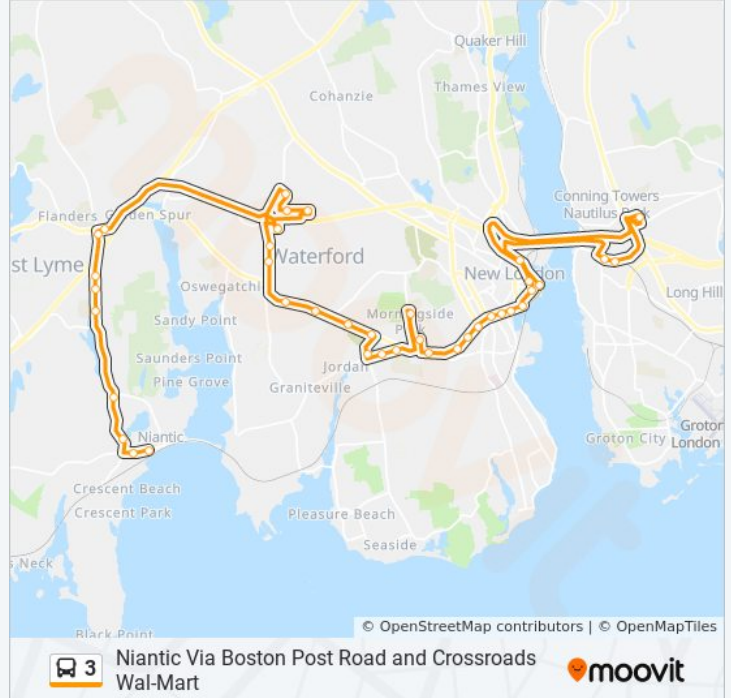

3 bus Info

Direction: Niantic Via Boston Post Rd

Stops: 46

Trip Duration: 65 min

Line Summary:

Eugene O'Neill Dr & State St

Bank St & Sparyard St

Bank St. & Howard St

Flanders Rd & Laurel Hill Dr

Pattagansett Rd & Pennsylvania Ave

E. Pattegansett & Hope St.

Main St & Columbus Ave

Niantic/Main St

Direction:

46 stops

[VIEW LINE SCHEDULE](#)

New London Union Station

Water St & Crystal Ave

Bridge St & Broad St

Bridge St & Broad St Ext

Bridge Street/Motel 6

Kings Hwy & Long Hill Rd

Kings Hwy & Bridge St

Groton Square First Stop

Groton Square

State Route 12/Taco Bell (Sb)

Bridge St/Motel 6 (Wb)

Bridge Street/Bench

Bridge St & North St

Eugene Oneill & Gov Winthrop

Eugene O'Neill Dr & State St

Bank St & Sparyard St