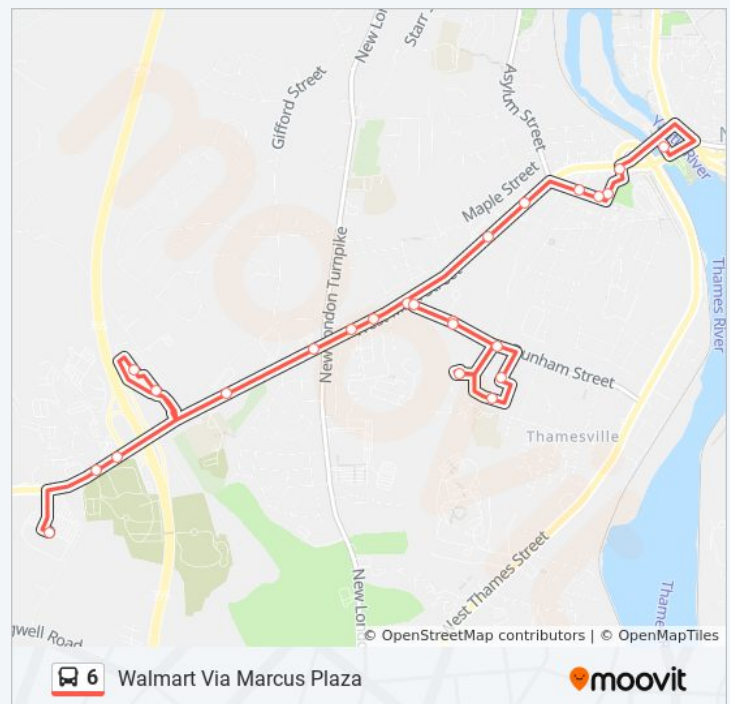

**6 bus Info**  
**Direction:** Norwich Tc Via West Main  
**Stops:** 21  
**Trip Duration:** 25 min  
**Line Summary:**

[6 bus Line Map](#)

## Direction: Walmart Via West Main

27 stops

[VIEW LINE SCHEDULE](#)

Norwich Transportation Center  
Westside Blvd/N. Thames St  
N. High & High St  
Mopsic & Summit St  
Oak Tree Plaza  
Mechanic St  
West Main/Willow Tree Plaza  
West Main/Westgate Ctr  
W. Main/Jack's Pizza  
W Main/Monro Muffler  
Dunham St & Main St  
Center For Hospice Care  
Norwich Housing Authority  
Pembroke Ave & Elizabeth St  
Stanley Pl & Clifton Pl  
Stanley Pl/Dunham St  
Dunham St  
Center For Hospice Care (Eb)  
Dunham St & Main St  
W Main/Westgate Plaza  
Salem Tpk & New London Tpk  
Salem Plaza  
Backus Outpatient Care Center  
Backus Outpatient  
Maplewood Cemetery  
Salem Tpk & Laura Blvd  
Wal-Mart

## 6 bus Time Schedule

Walmart Via West Main Route Timetable:

Sunday	Not Operational
Monday	7:00 AM - 6:00 PM
Tuesday	7:00 AM - 6:00 PM
Wednesday	7:00 AM - 6:00 PM
Thursday	7:00 AM - 6:00 PM
Friday	7:00 AM - 6:00 PM
Saturday	9:00 AM - 4:00 PM

## 6 bus Info

**Direction:** Walmart Via West Main

**Stops:** 27

**Trip Duration:** 25 min

**Line Summary:**

moovitapp.com. Use the [Moovit App](#) to see live bus times, train schedule or subway schedule, and step-by-step directions for all public transit in New York - New Jersey.